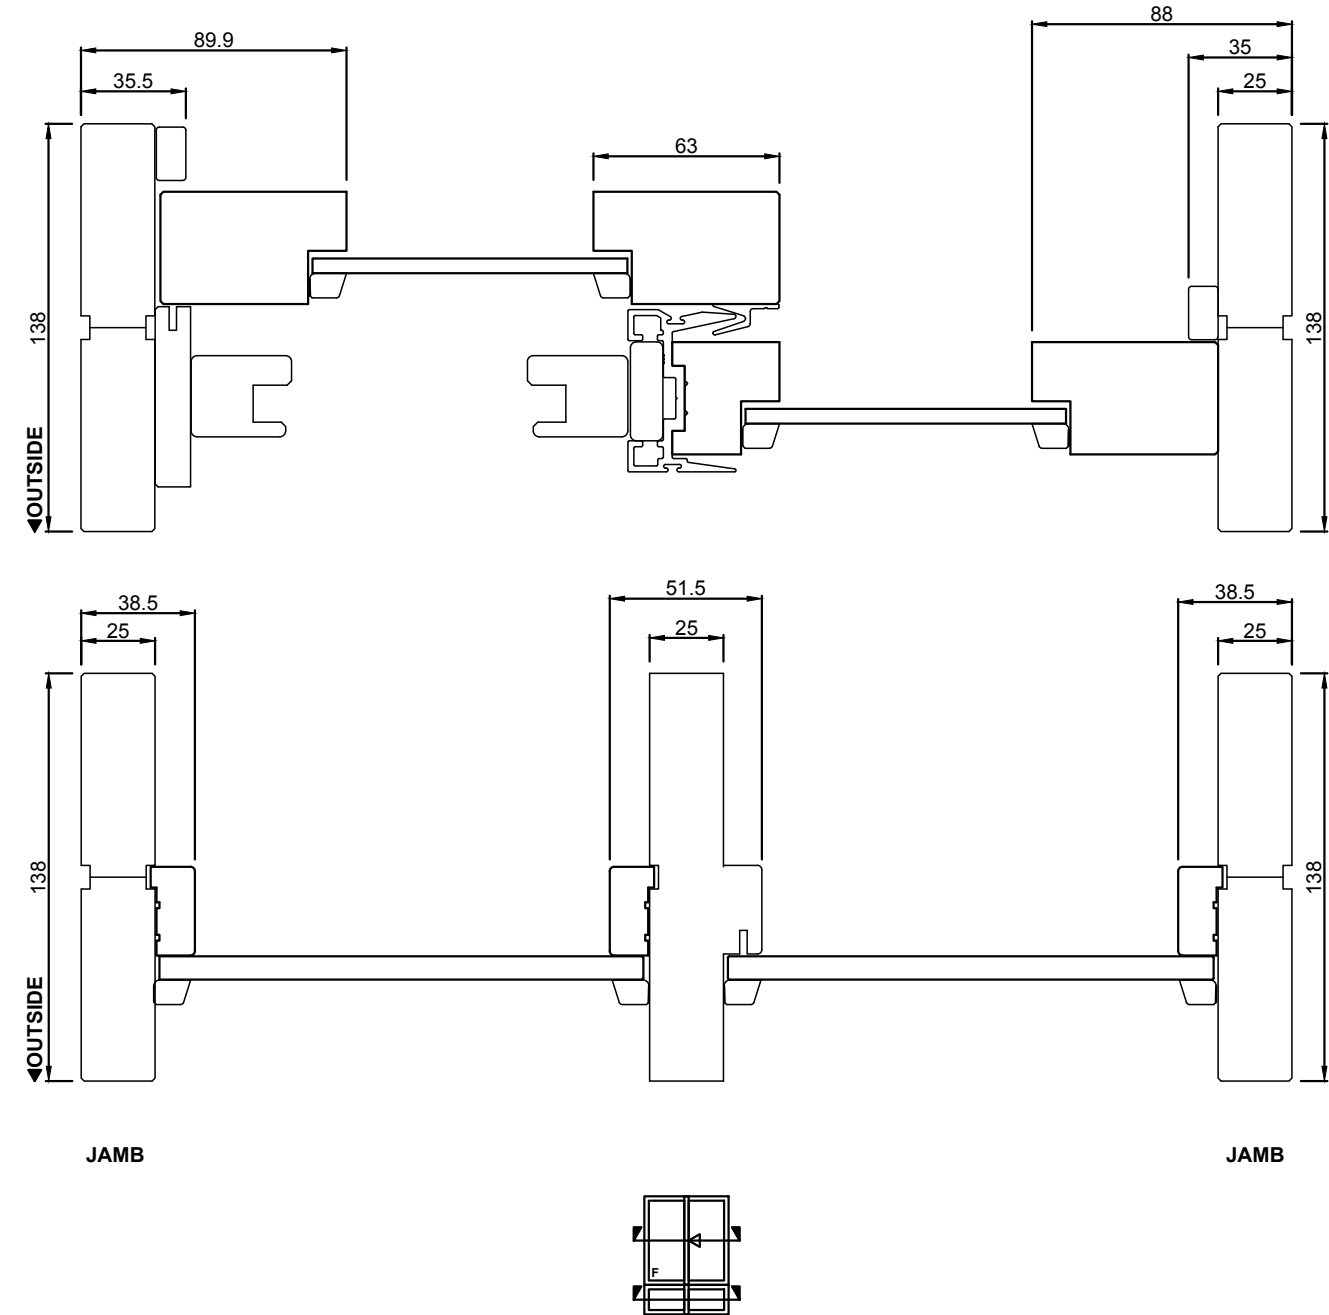

RANGE

BOTANICA

PRODUCT

SLIDING WINDOW

CONFIGURATION

SLIDE FIXED

Notice

This drawing is confidential. This drawing and its copyright are the property of or to Trend Windows & Doors and must not be used, disclosed or reproduced in any form whatsoever except as authorised in writing.

This drawing must be returned with quotation and/or completion of job as applicable

Drawing Notice

These are only a generic building in details to assist in the construction and installation of Trend Windows and Doors; please contact us for further information or enquiries.

Issue

A

Modification

FIRST ISSUE

Date

FEB 18

Date

08 02 2018

Revision

A

Drawn

P.G.