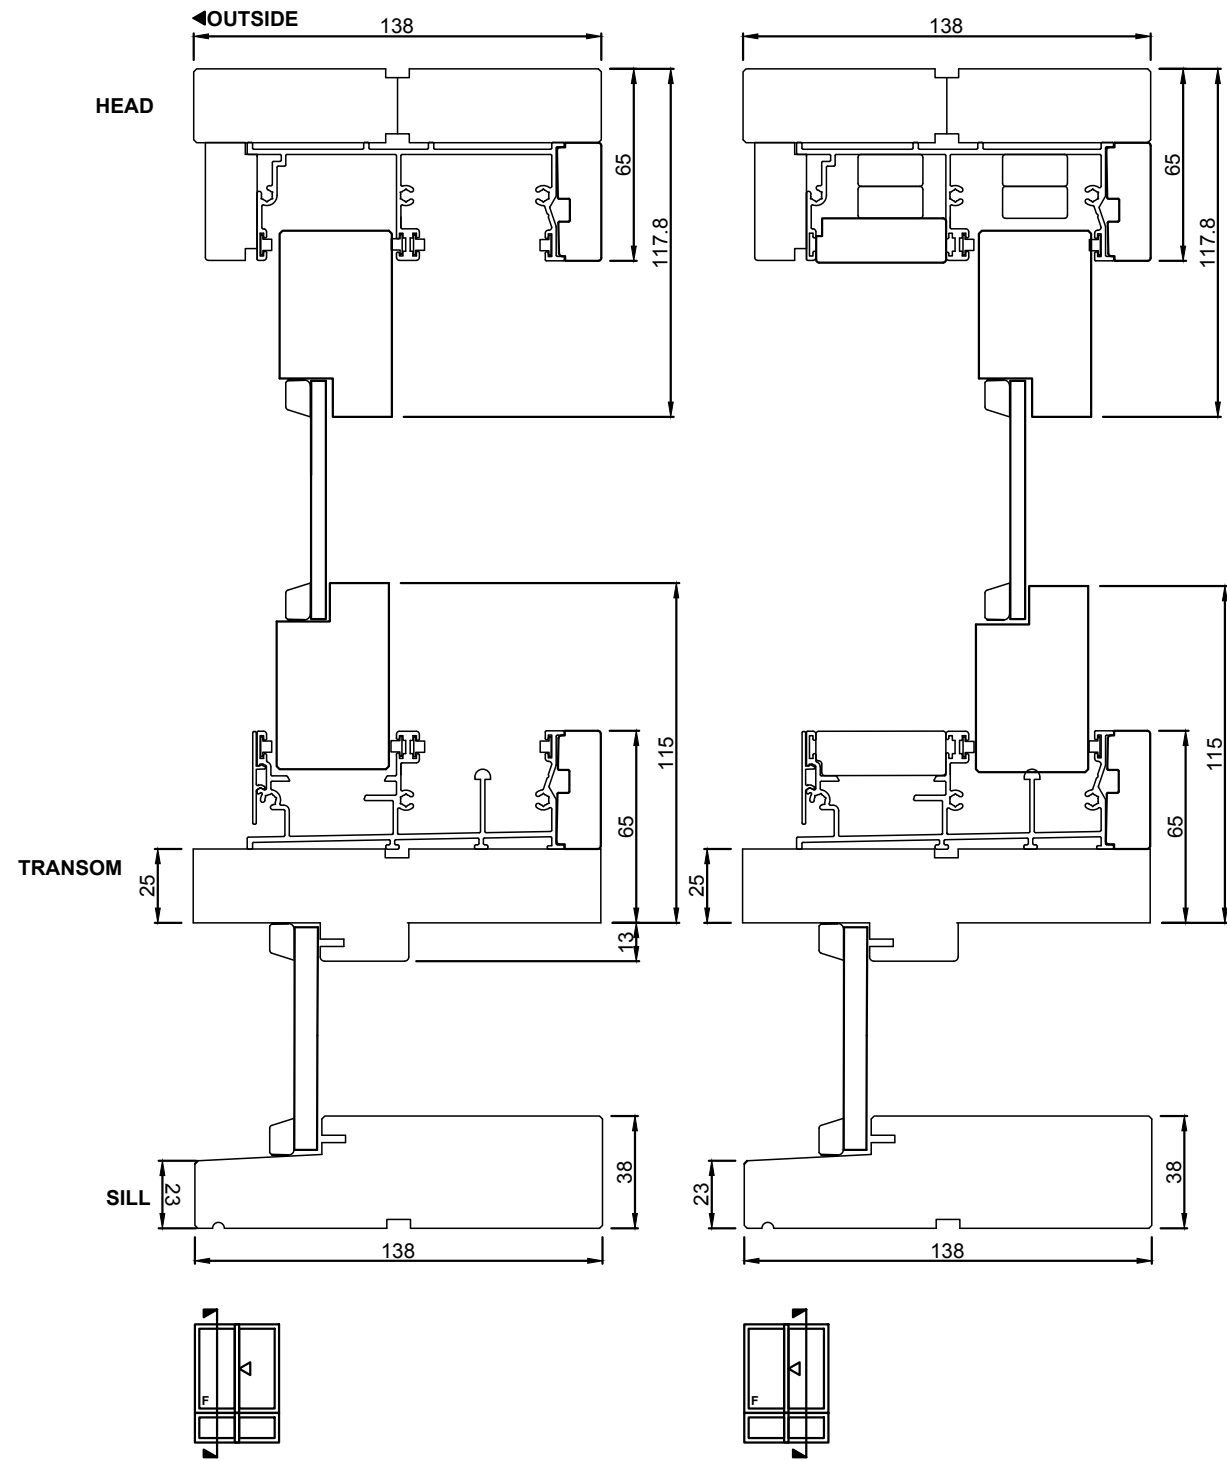

RANGE

BOTANICA

PRODUCT

SLIDING WINDOW

CONFIGURATION

SLIDE FIXED

Notice

This drawing is confidential. This drawing and its copyright are the property of or to Trend Windows & Doors and must not be used, disclosed or reproduced in any form whatsoever except as authorised in writing.

This drawing must be returned with quotation and/or completion of job as applicable

Drawing Notice

These are only a generic building in details to assist in the construction and installation of Trend Windows and Doors; please contact us for further information or enquiries.

Issue

A

Modification

FIRST ISSUE

Date

FEB 18

Date

08 02 2018

Revision

A

Drawn

P.G.