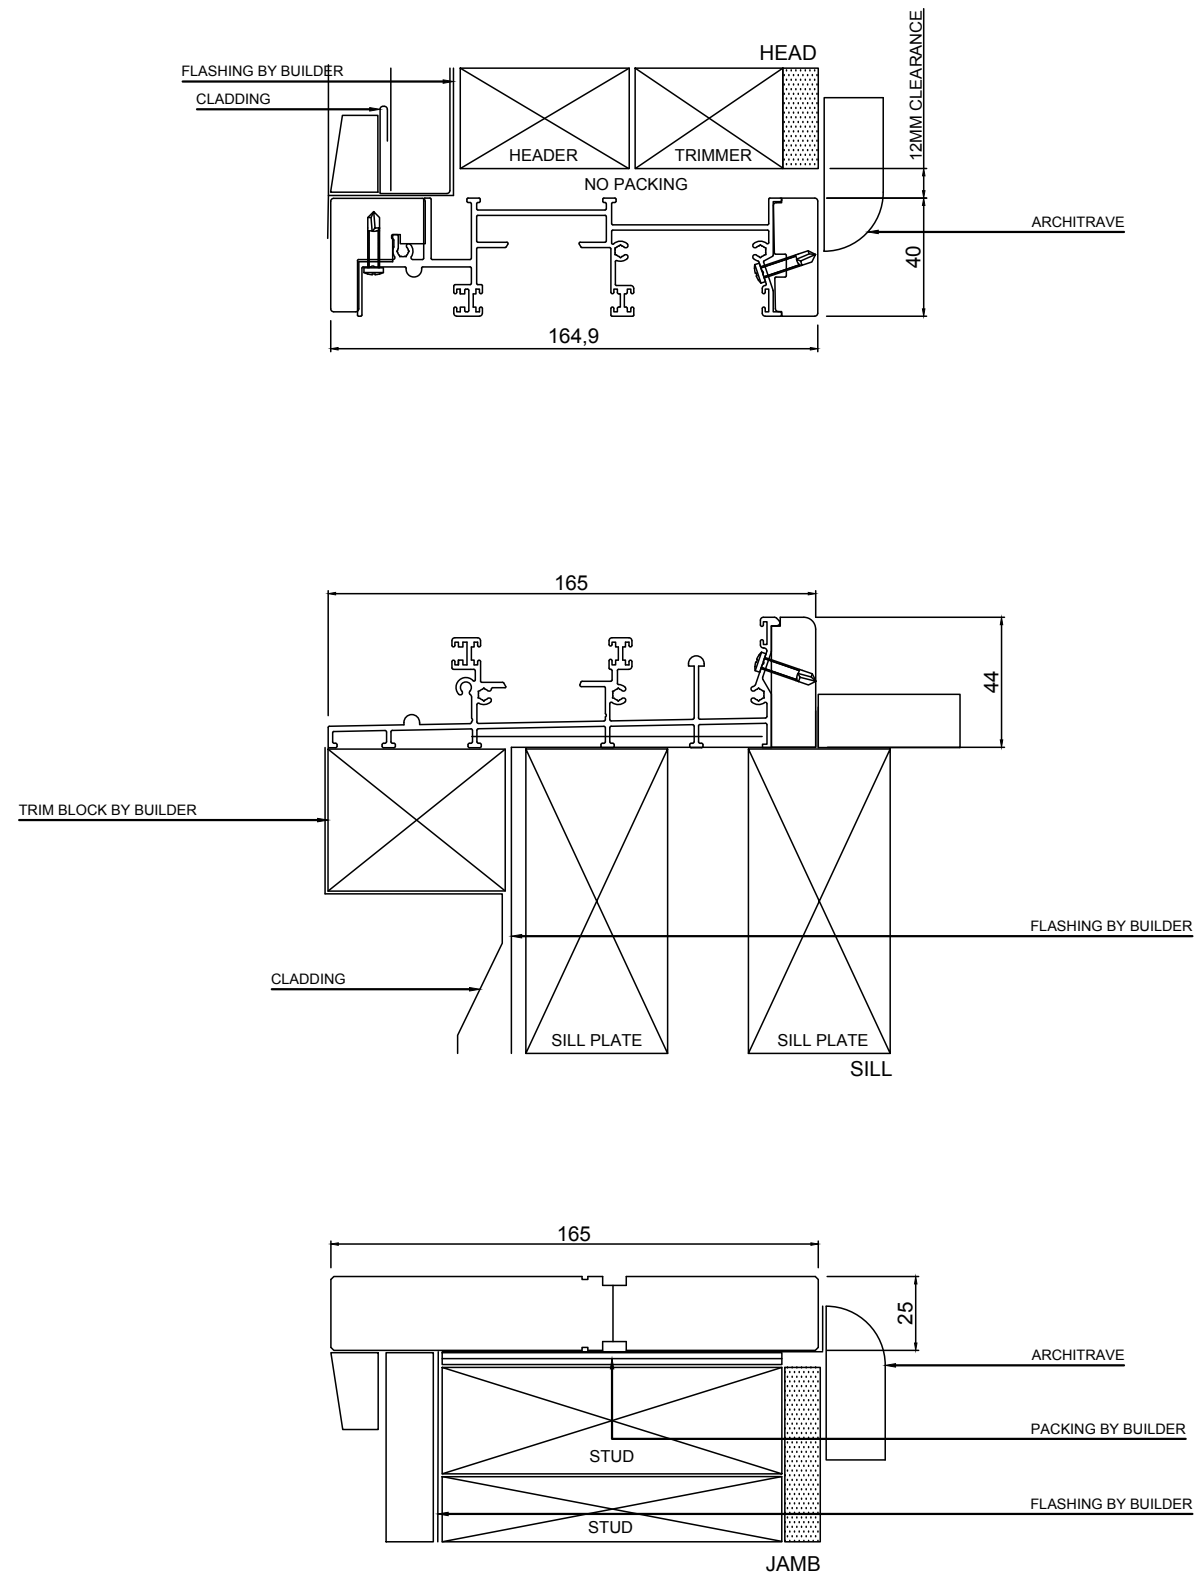

RANGE
BOTANICA

PRODUCT
SLIDING DOOR

CONFIGURATION
CLADDING

Notice

This drawing is confidential. This drawing and its copyright are the property of or to Trend Windows & Doors and must not be used, disclosed or reproduced in any form whatsoever except as authorised in writing.

This drawing must be returned with quotation and/or completion of job as applicable

Drawing Notice

These are only a generic building in details to assist in the construction and installation of Trend Windows and Doors; please contact us for further information or enquiries.

Issue

A

Modification

FIRST ISSUE

Date

FEB 18

Date

12 02 2018

Revision

A

Drawn

P.G.