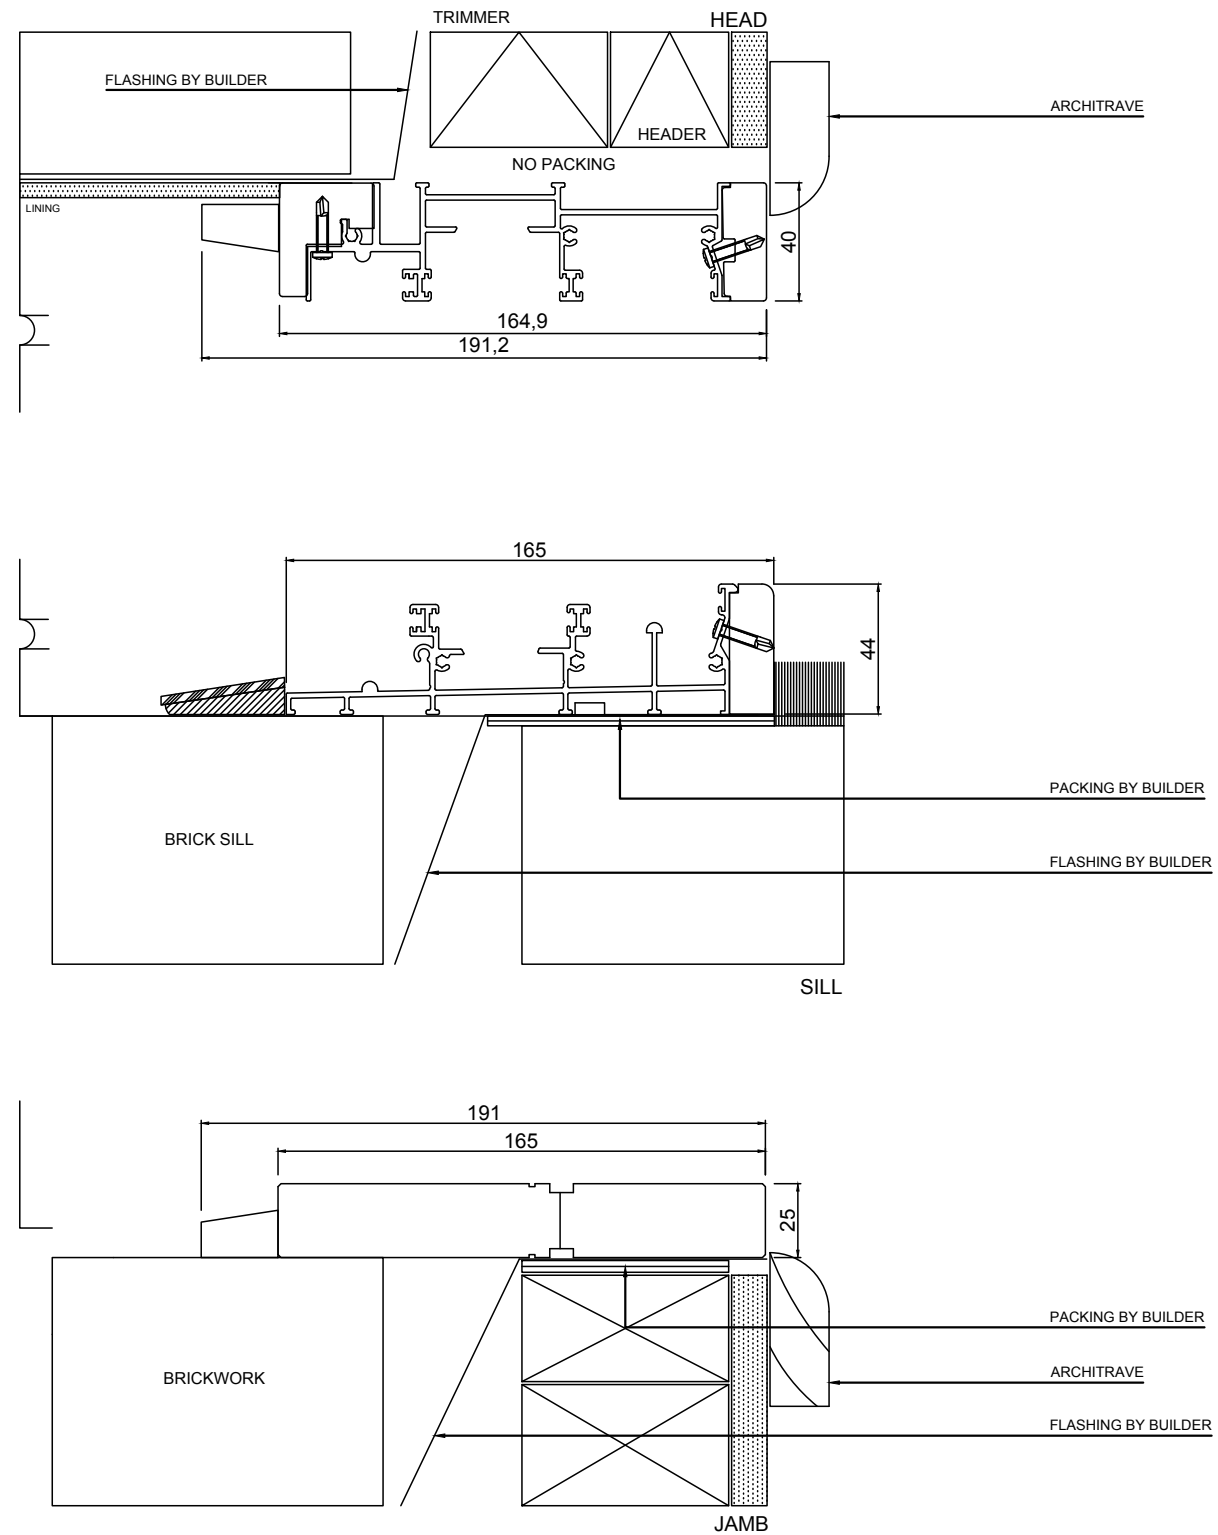

RANGE
BOTANICA

PRODUCT
SLIDING DOOR

CONFIGURATION
BUILDING IN DETAIL - BRICK VENEER

<p>Notice</p> <p>This drawing is confidential. This drawing and its copyright are the property of or to Trend Windows & Doors and must not be used, disclosed or reproduced in any form whatsoever except as authorised in writing.</p> <p>This drawing must be returned with quotation and/or completion of job as applicable</p>	<p>Drawing Notice</p> <p>These are only a generic building in details to assist in the construction and installation of Trend Windows and Doors; please contact us for further information or enquiries.</p>	<p>Issue</p> <p>A</p>	<p>Modification</p> <p>FIRST ISSUE</p>	<p>Date</p> <p>FEB 18</p>	<p>Date</p> <p>12 02 2018</p>	
					<p>Revision</p>	
					<p>A</p>	
					<p>Drawn</p>	
					<p>P.G.</p>	