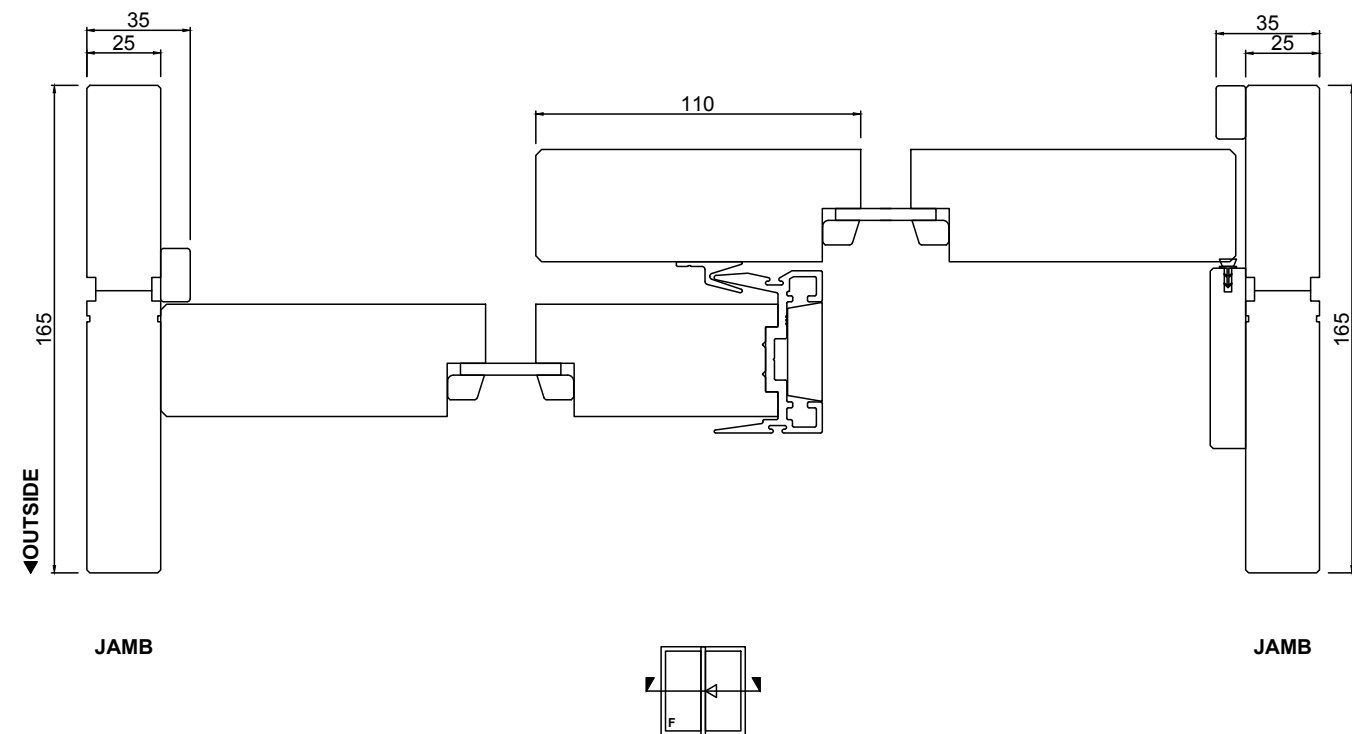

RANGE
BOTANICA

PRODUCT
SLIDING DOOR

CONFIGURATION
2 LITE

Notice
This drawing is confidential. This drawing and its copyright are the property of or to Trend Windows & Doors and must not be used, disclosed or reproduced in any form whatsoever except as authorised in writing.