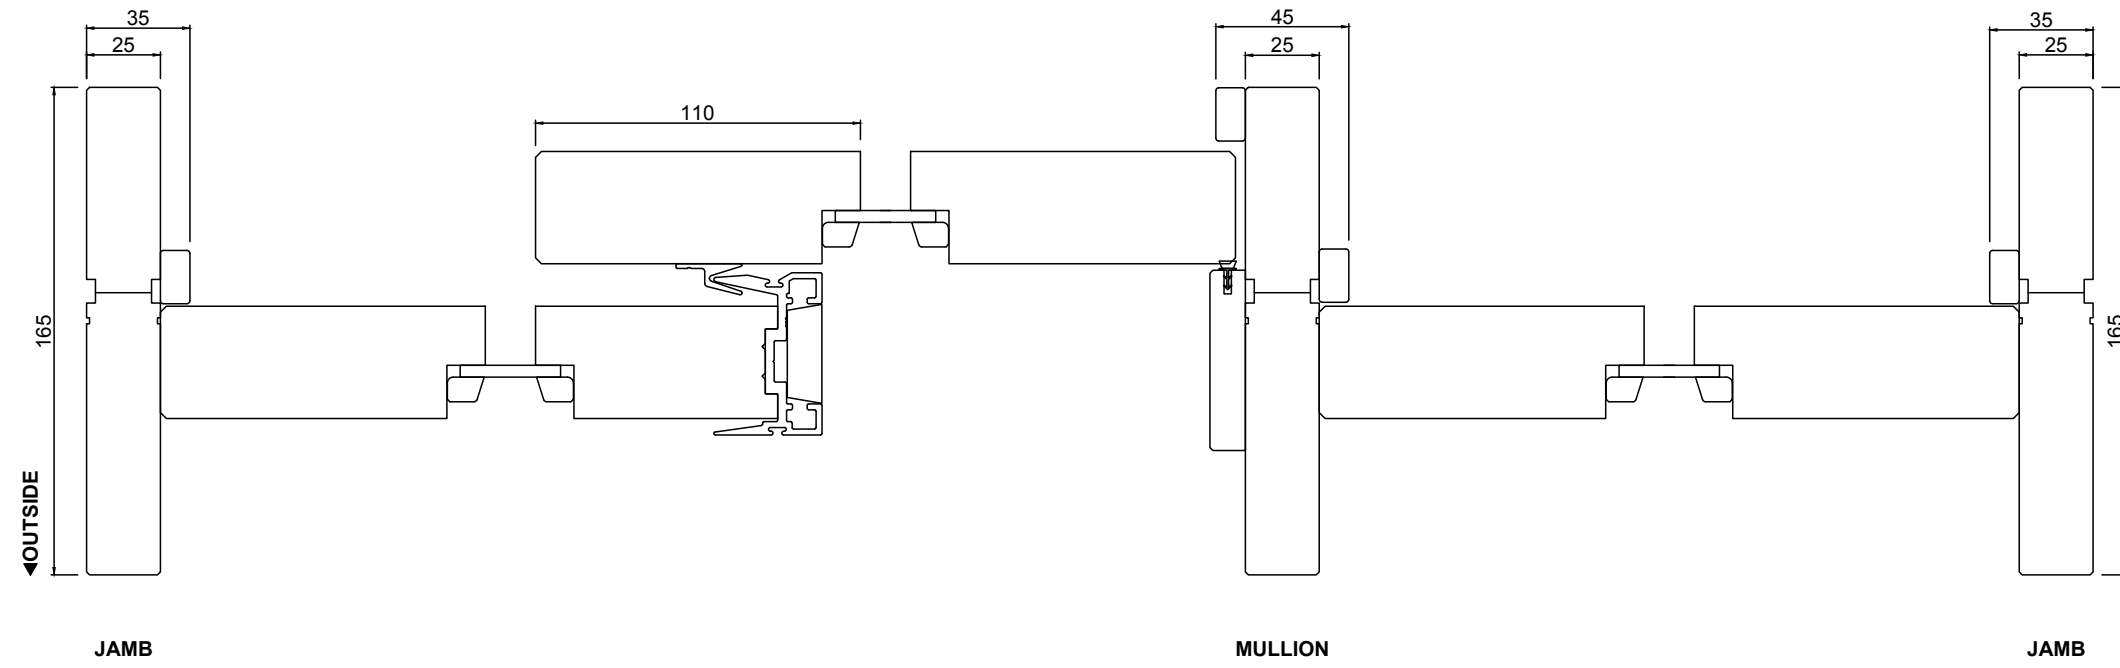

Issue
A
Modification
FIRST ISSUE

Date
FEB 18
Date
12 02 2018

Revision
A
Drawn
P.G.

RANGE
BOTANICA

PRODUCT
SLIDING DOOR

CONFIGURATION
3 LITE

<p>Notice</p> <p>This drawing is confidential. This drawing and its copyright are the property of or to Trend Windows & Doors and must not be used, disclosed or reproduced in any form whatsoever except as authorised in writing.</p> <p>This drawing must be returned with quotation and/or completion of job as applicable</p>	<p>Drawing Notice</p> <p>These are only a generic building in details to assist in the construction and installation of Trend Windows and Doors; please contact us for further information or enquiries.</p>	<p>Issue</p> <p>A</p>	<p>Modification</p> <p>FIRST ISSUE</p>	<p>Date</p> <p>FEB 18</p>	<p>Date</p> <p>12 02 2018</p>	
					<p>Revision</p>	
					<p>A</p>	
					<p>Drawn</p>	
					<p>P.G.</p>	