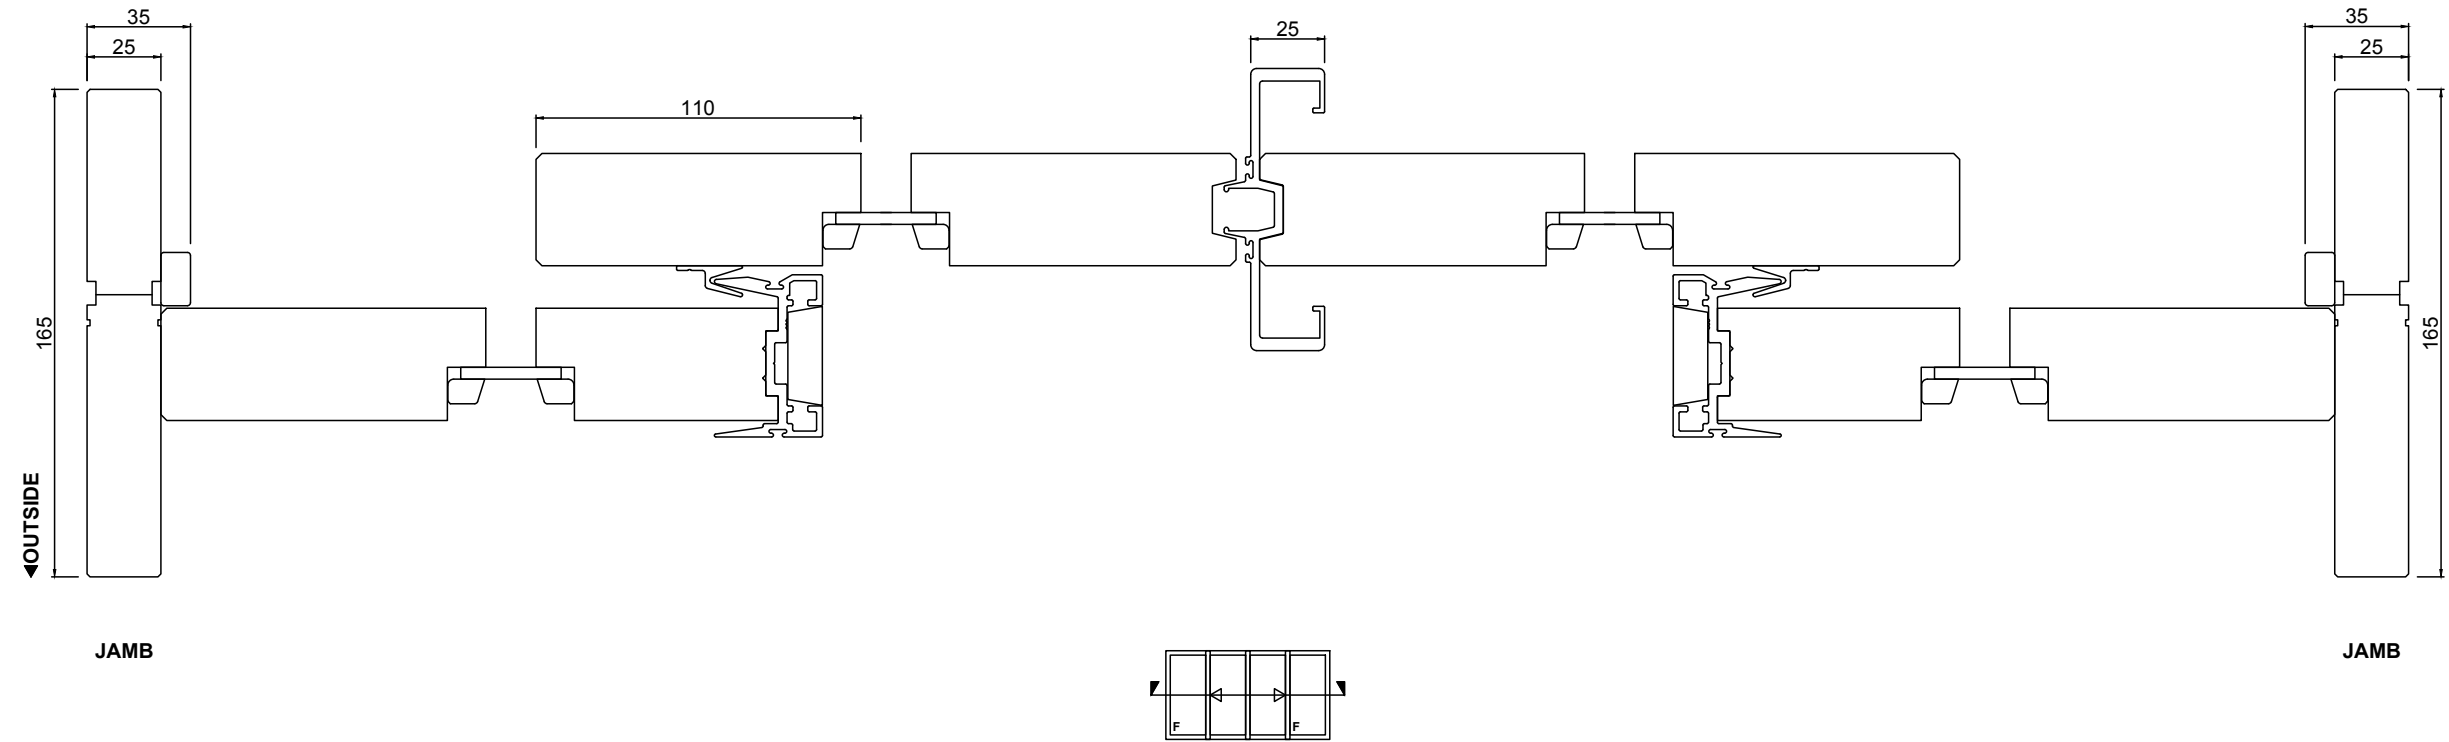

RANGE
BOTANICA

PRODUCT
SLIDING DOOR

CONFIGURATION
4 LITE

Notice	Drawing Notice	Issue	Modification	Date	Date
This drawing is confidential. This drawing and its copyright are the property of or to Trend Windows & Doors and must not be used, disclosed or reproduced in any form whatsoever except as authorised in writing. This drawing must be returned with quotation and/or completion of job as applicable	These are only a generic building in details to assist in the construction and installation of Trend Windows and Doors; please contact us for further information or enquiries.	A	FIRST ISSUE	FEB 18	12 02 2018
					Revision
					A
					Drawn
					P.G.