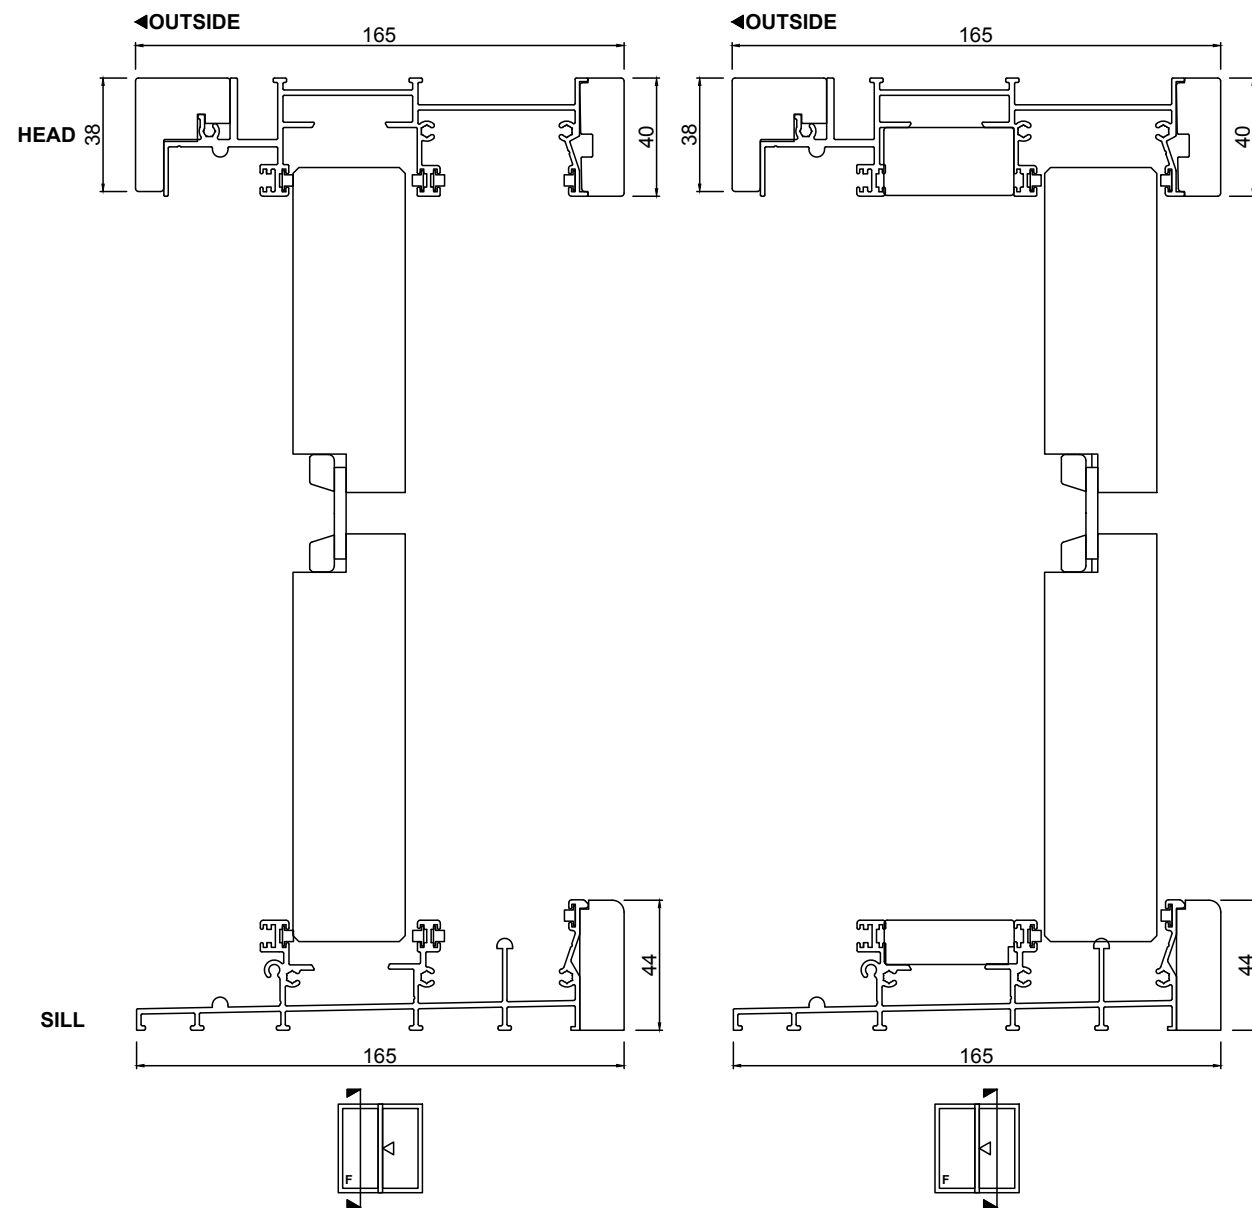

RANGE
BOTANICA

PRODUCT
SLIDING DOOR

CONFIGURATION
2 LITE

Notice
This drawing is confidential. This drawing and its copyright are the property of or to Trend Windows & Doors and must not be used, disclosed or reproduced in any form whatsoever except as authorised in writing.