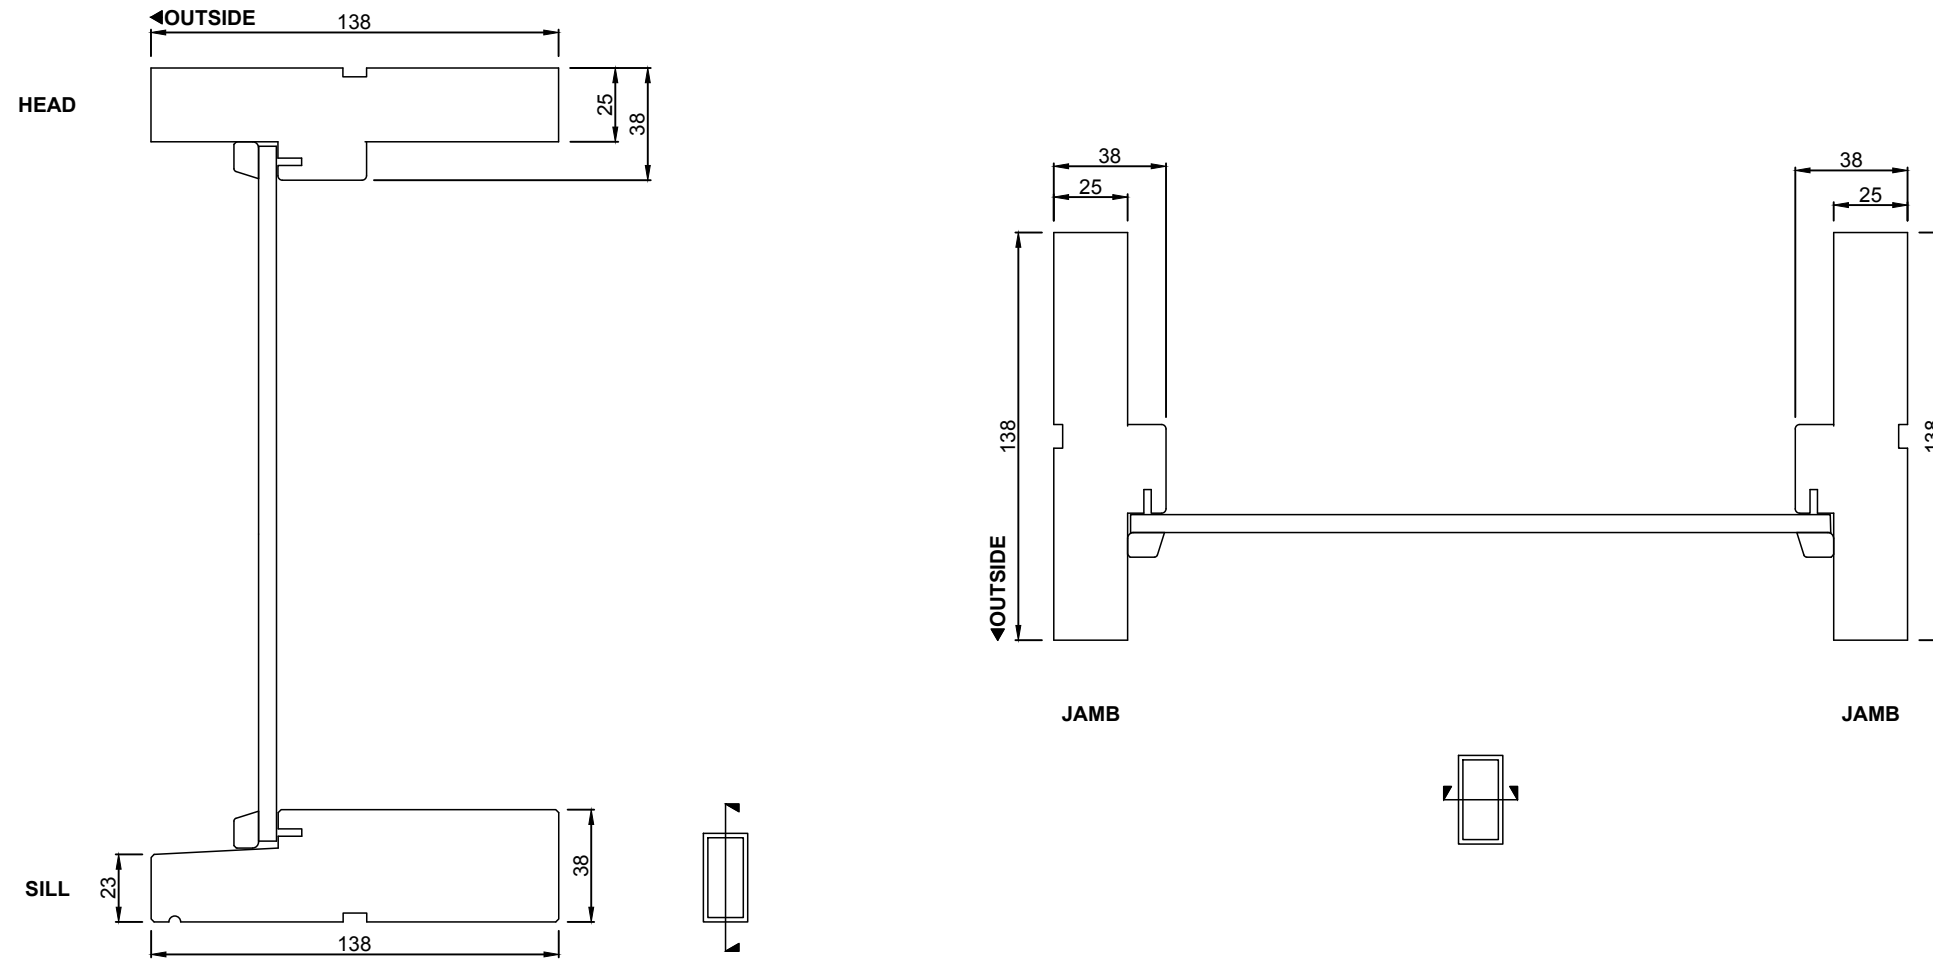

BOTANICA

FIXED

SINGLE LITE (F)

Notice
 This drawing is confidential. This drawing and its copyright are the property of or to Trend Windows & Doors and must not be used, disclosed or reproduced in any form whatsoever except as authorised in writing.
 This drawing must be returned with quotation and/or completion of job as applicable