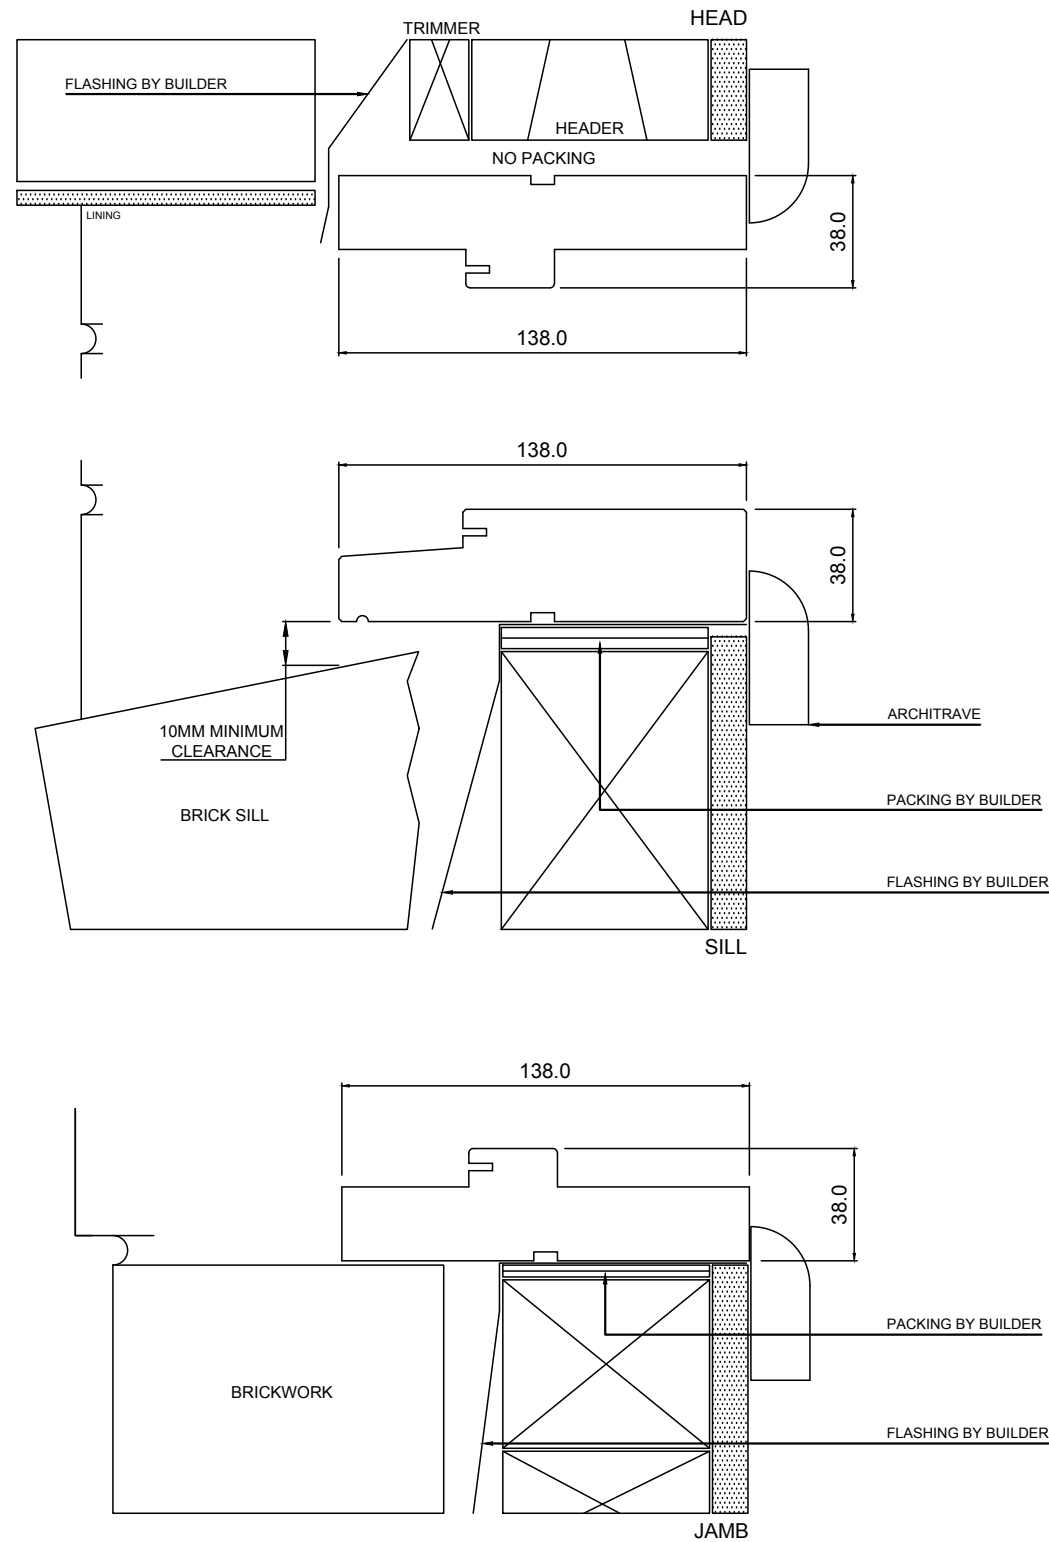

Revision

A

Drawn

P.G.

RANGE
BOTANICA

PRODUCT
FIXED

CONFIGURATION
BUILDING IN DETAIL - BRICK VENEER

Notice
This drawing is confidential. This drawing and its copyright are the property of or to Trend Windows & Doors and must not be used, disclosed or reproduced in any form whatsoever except as authorised in writing.