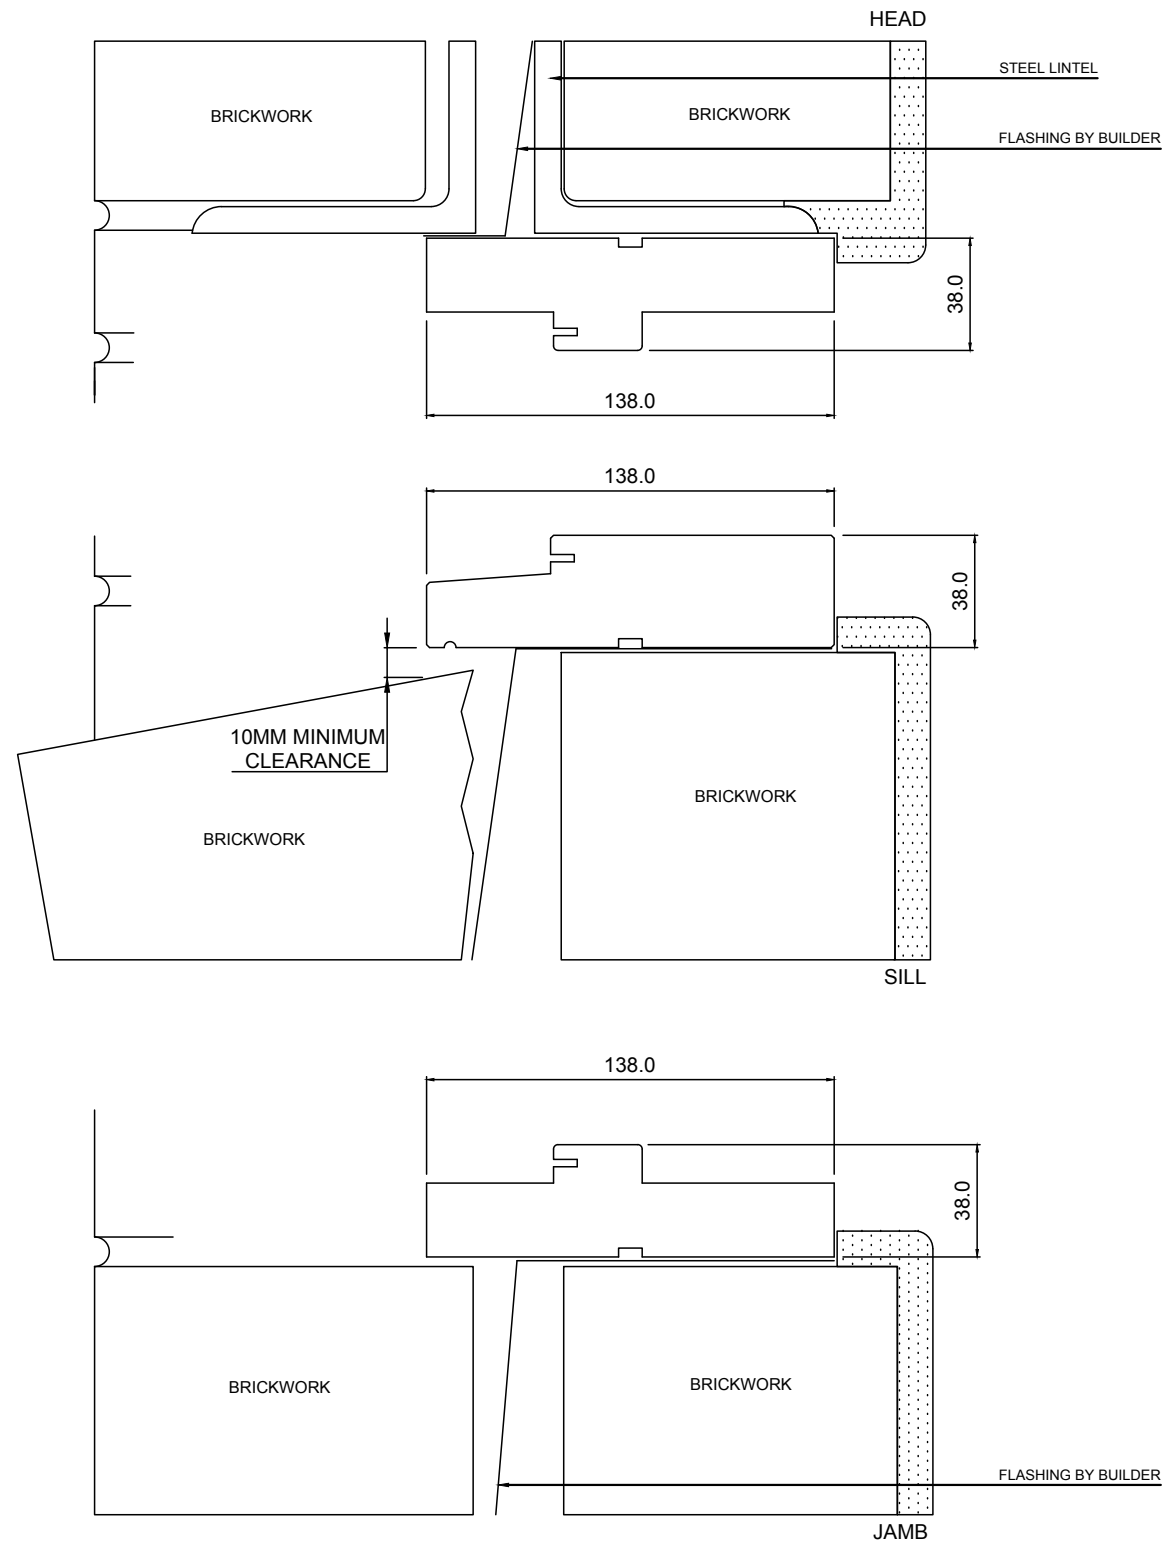

Issue
A

Modification
FIRST ISSUE

Date
APR 18

Date
26 04 2018
Revision
A
Drawn
J.L

RANGE
BOTANICA

PRODUCT
FIXED

CONFIGURATION
BUILDING IN DETAIL - DOUBLE BRICK

Notice
This drawing is confidential. This drawing and its copyright are the property of or to Trend Windows & Doors and must not be used, disclosed or reproduced in any form whatsoever except as authorised in writing.
This drawing must be returned with quotation and/or completion of job as applicable