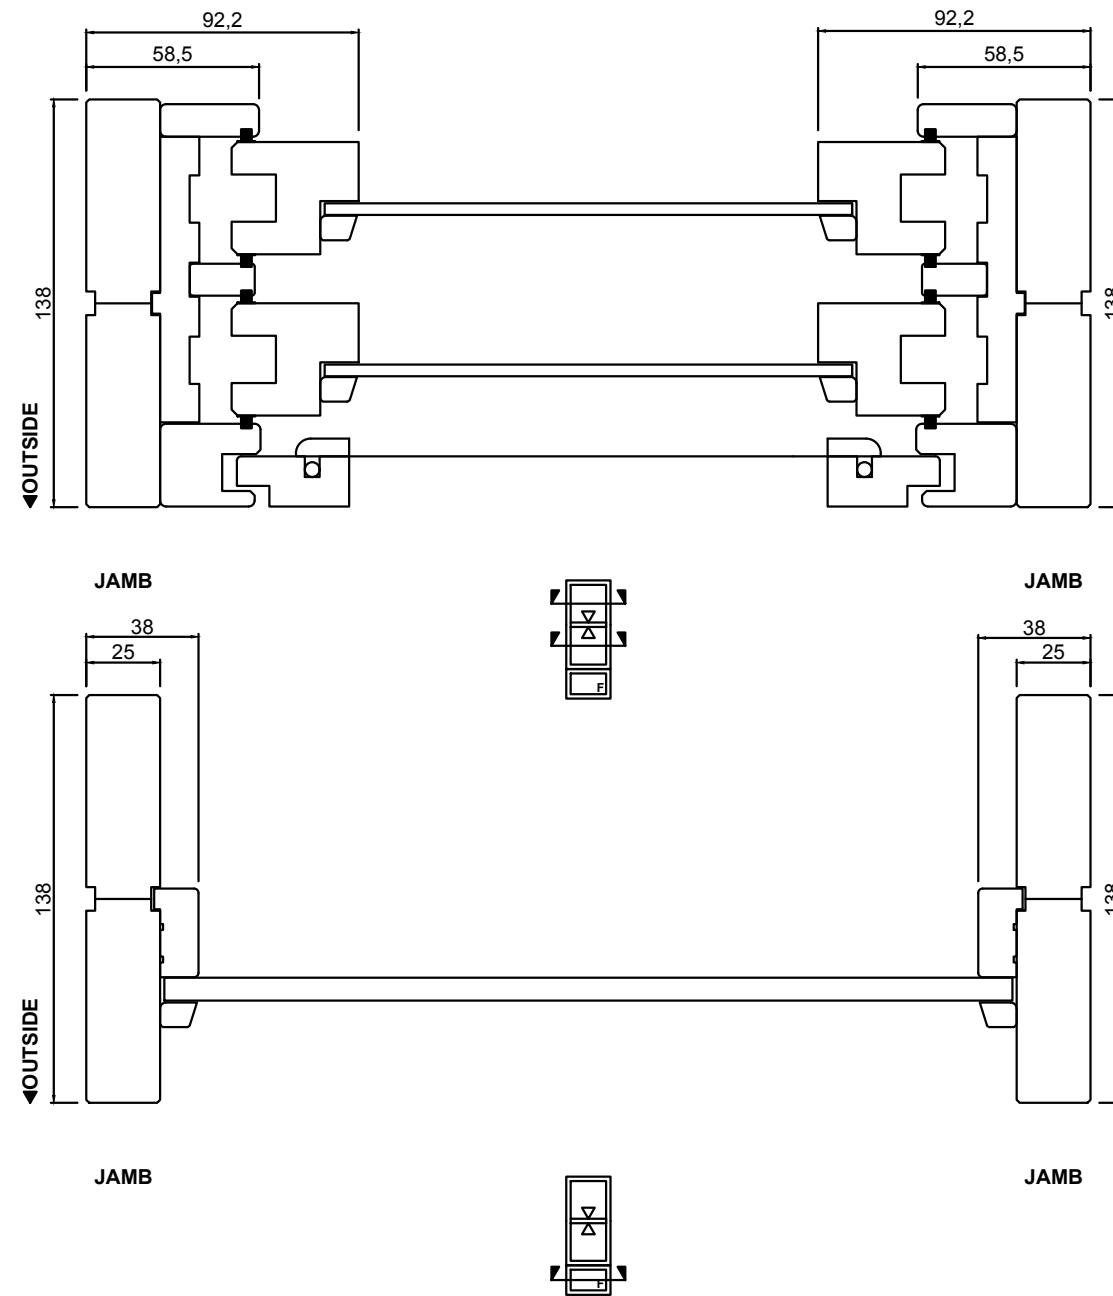

RANGE

BOTANICA

PRODUCT

TRADITIONAL DOUBLE HUNG

CONFIGURATION

SINGLE LITE WITH LO-LITE (D/F)

Notice

This drawing is confidential. This drawing and its copyright are the property of or to Trend Windows & Doors and must not be used, disclosed or reproduced in any form whatsoever except as authorised in writing.