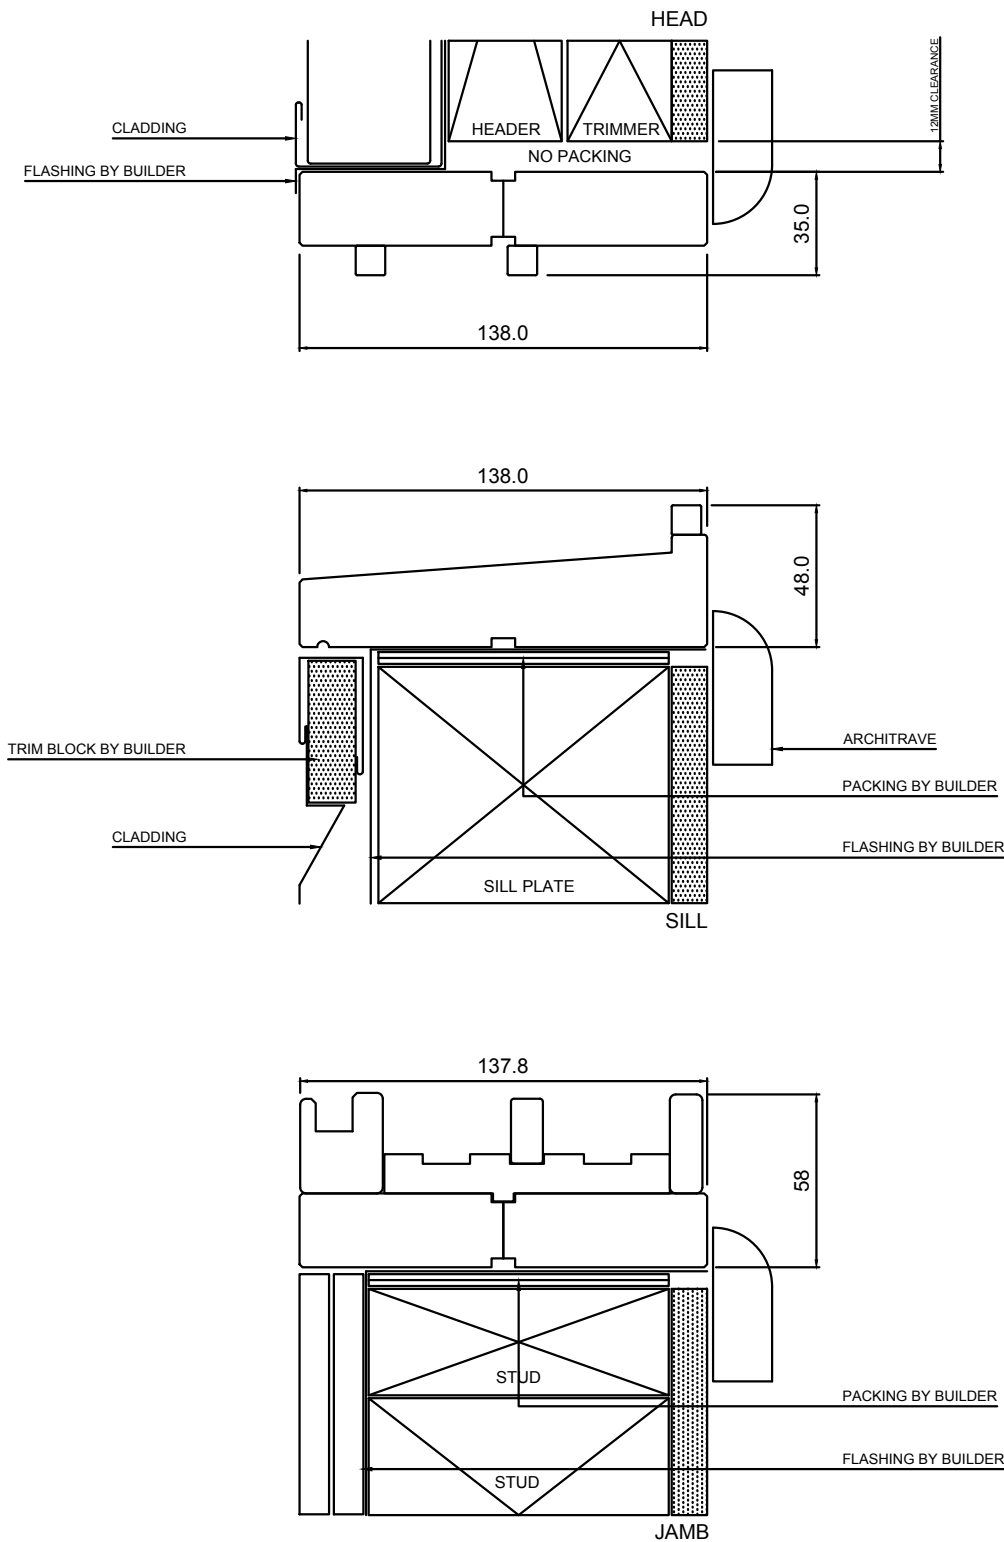

RANGE

BOTANICA

PRODUCT

TRADITIONAL DOUBLE HUNG

CONFIGURATION

BUILDING IN DETAIL - CLADDING

Notice

This drawing is confidential. This drawing and its copyright are the property of or to Trend Windows & Doors and must not be used, disclosed or reproduced in any form whatsoever except as authorised in writing.

This drawing must be returned with quotation and/or completion of job as applicable

Drawing Notice

These are only a generic building in details to assist in the construction and installation of Trend Windows and Doors; please contact us for further information or enquiries.

Issue

A

Modification

FIRST ISSUE

Date

APR 18

Date

26 04 2018

Revision

A

Drawn

J.L