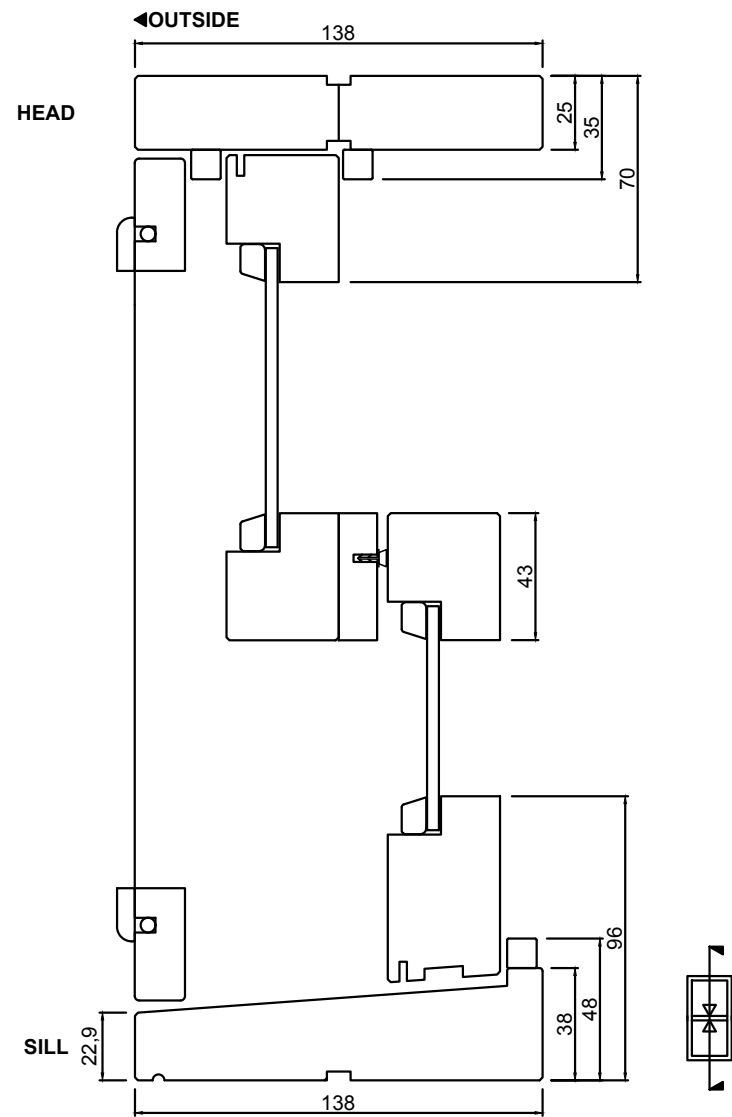

RANGE

PRODUCT

CONFIGURATION

BOTANICA

TRADITIONAL DOUBLE HUNG

SINGLE LITE (D)

Notice

This drawing is confidential. This drawing and its copyright are the property of or to Trend Windows & Doors and must not be used, disclosed or reproduced in any form whatsoever except as authorised in writing.