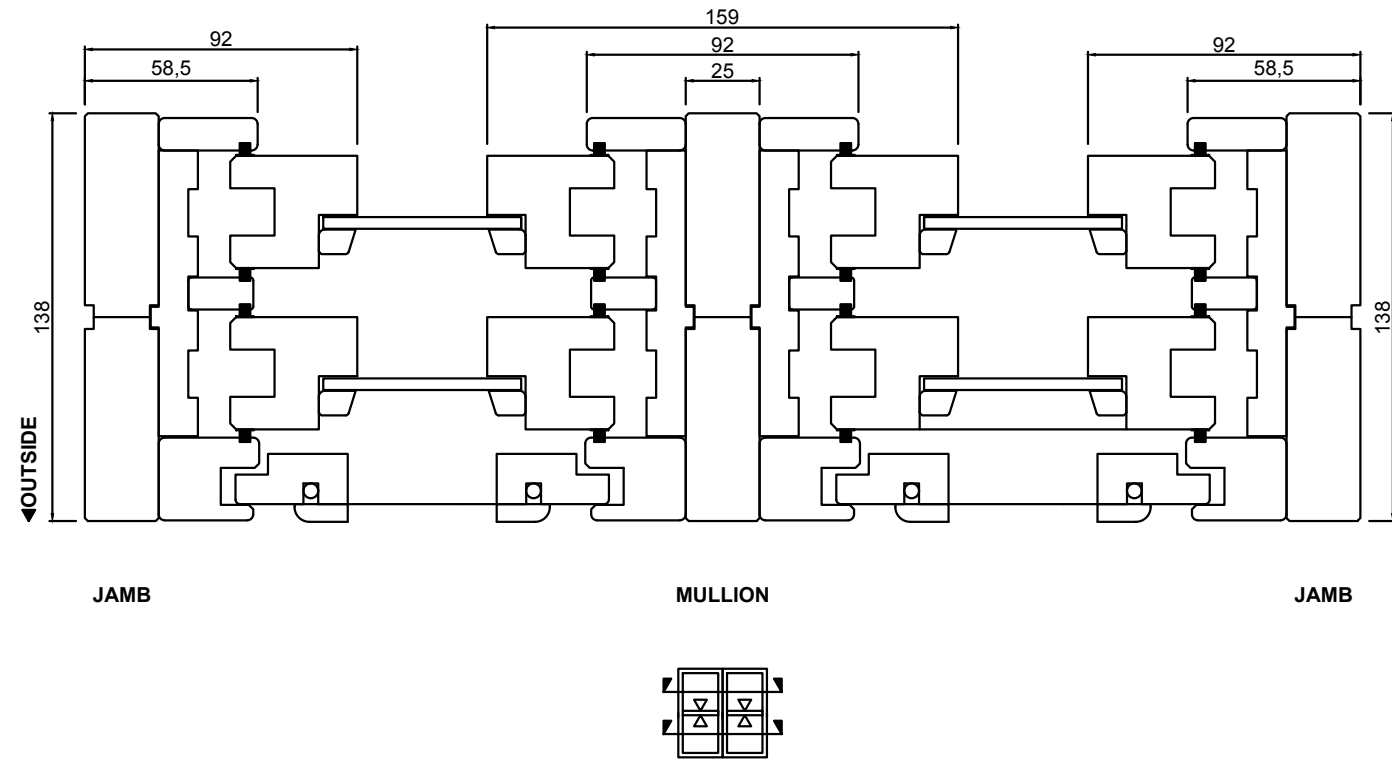

RANGE
BOTANICA

PRODUCT
TRADITIONAL DOUBLE HUNG

CONFIGURATION
2 LITE (DD)

Notice	Drawing Notice	Issue	Modification	Date	Date
This drawing is confidential. This drawing and its copyright are the property of or to Trend Windows & Doors and must not be used, disclosed or reproduced in any form whatsoever except as authorised in writing. This drawing must be returned with quotation and/or completion of job as applicable	These are only a generic building in details to assist in the construction and installation of Trend Windows and Doors; please contact us for further information or enquiries.	A	FIRST ISSUE	FEB 18	09 02 2018
					Revision
					A
					Drawn
					P.G.