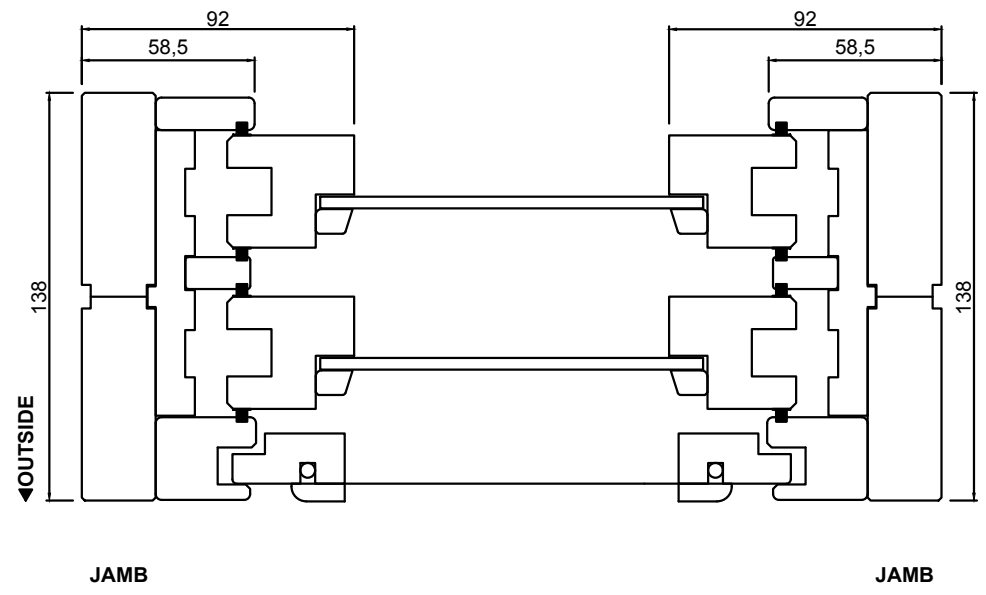

RANGE

PRODUCT

CONFIGURATION

BOTANICA

TRADITIONAL DOUBLE HUNG

SINGLE LITE (D)

Notice

This drawing is confidential. This drawing and its copyright are the property of or to Trend Windows & Doors and must not be used, disclosed or reproduced in any form whatsoever except as authorised in writing.