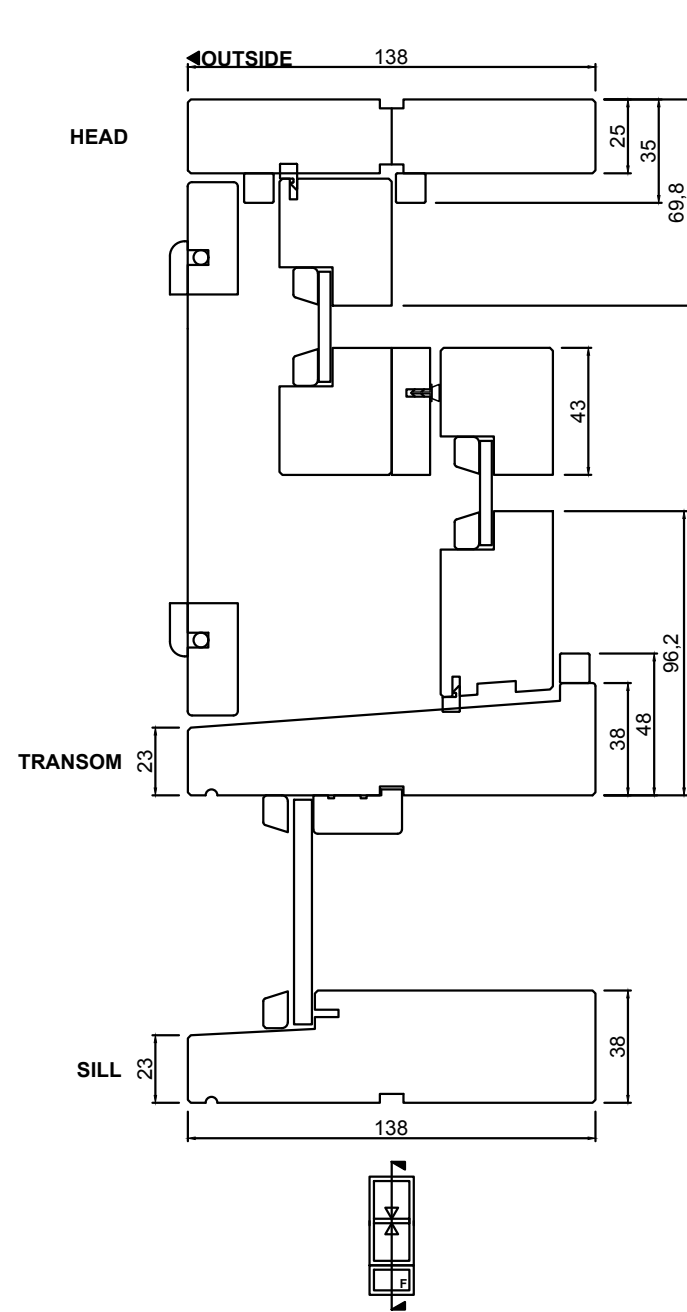

RANGE

BOTANICA

PRODUCT

TRADITIONAL DOUBLE HUNG

CONFIGURATION

SINGLE LITE WITH LO-LITE (D/F)

Notice

This drawing is confidential. This drawing and its copyright are the property of or to Trend Windows & Doors and must not be used, disclosed or reproduced in any form whatsoever except as authorised in writing.