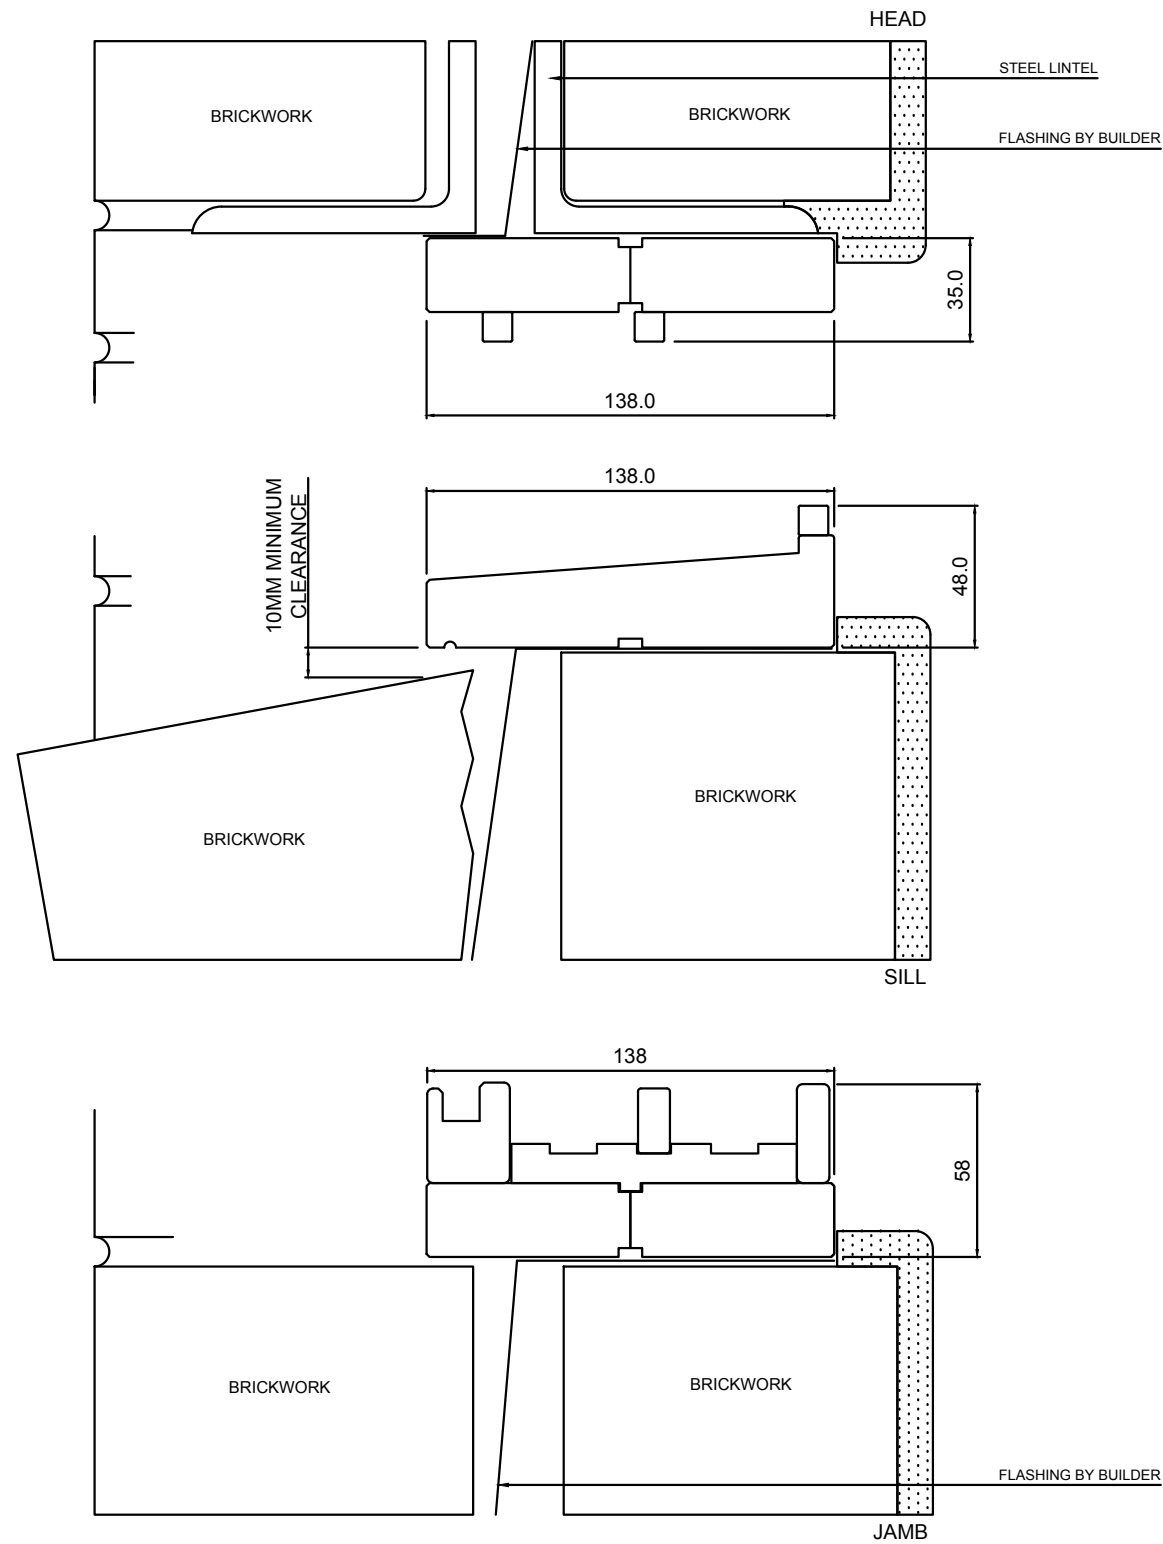

RANGE

PRODUCT

CONFIGURATION

BOTANICA

TRADITIONAL DOUBLE HUNG

BUILDING IN DETAIL - DOUBLE BRICK

Notice

This drawing is confidential. This drawing and its copyright are the property of or to Trend Windows & Doors and must not be used, disclosed or reproduced in any form whatsoever except as authorised in writing.