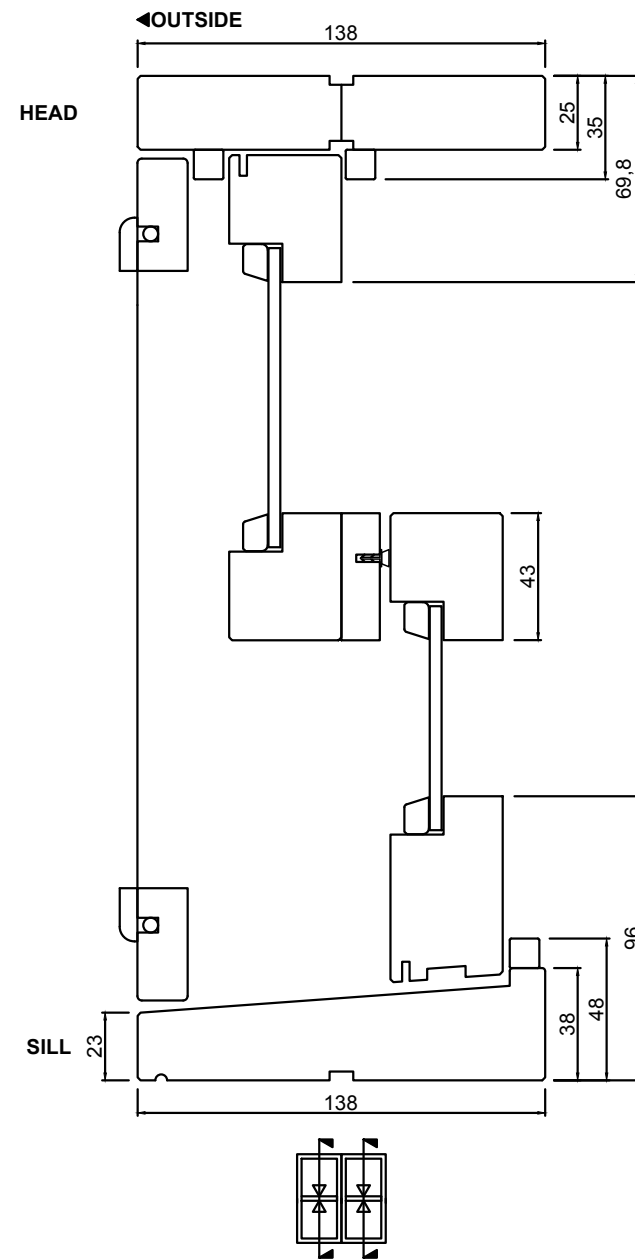

Revision

A

Drawn

P.G.

RANGE
BOTANICA

PRODUCT
TRADITIONAL DOUBLE HUNG

CONFIGURATION
2 LITE (DD)

Notice	Drawing Notice	Issue	Modification	Date	Date
<p>This drawing is confidential. This drawing and its copyright are the property of or to Trend Windows & Doors and must not be used, disclosed or reproduced in any form whatsoever except as authorised in writing.</p> <p>This drawing must be returned with quotation and/or completion of job as applicable</p>	<p>These are only a generic building in details to assist in the construction and installation of Trend Windows and Doors; please contact us for further information or enquiries.</p>	A	FIRST ISSUE	FEB 18	09 02 2018
					Revision
					A
					Drawn
					P.G.