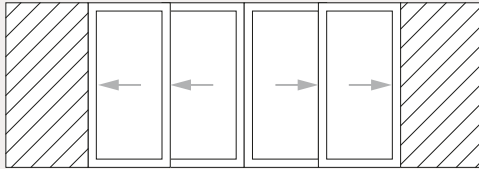

4 panel*

Max frame width:
6400mm

*Screen option available