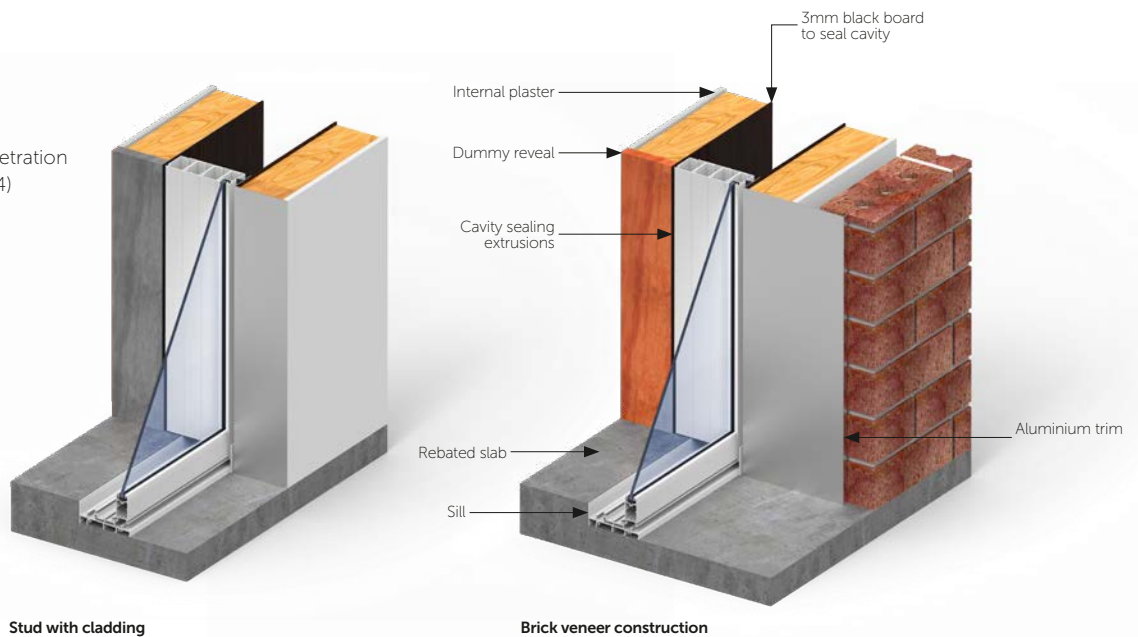

Gliding smoothly out of sight, the Quantum Cavity Stacker creates a broad opening that's perfect for taking advantage of Australia's easy-going, outdoor lifestyle. And thanks to its streamlined installation process, the Quantum puts this design feature in reach of more people than ever before.

Trend can provide builders with the cavity dimensions upfront, meaning the cavity can be built earlier during the building process and Trend can simply come in and fit the doors.

And while these doors will usually be installed under alfresco areas, Trend has ensured the Cavity Stacker provides complete protection against the elements.

# TECH SPECS

Wind rating - Up to N4 - 800pa

Max panel height - 2700mm

Max panel width - 1550mm

Max frame width - 6400mm

Water rating to 200pa water penetration  
(suits non-exposed sites up to N4)

Stud with cladding