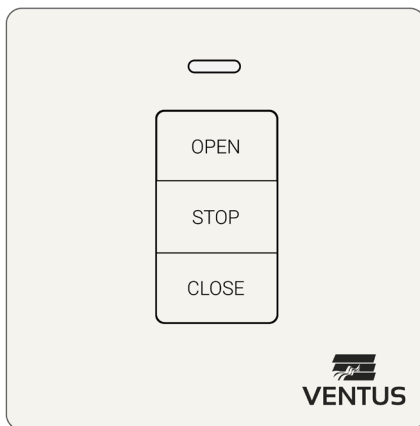

Remotes and controls

WT211
Channel wireless wall mounted switch