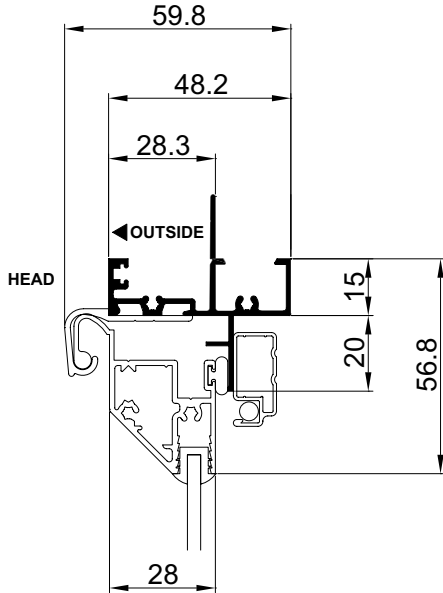

Cross Sectional Views

Trend® Sentinel Awning Window | **Single Lite**

Please note that drawings are not to scale

Trend® Sentinel Awning Window | AA | Mk-4 | 1 Jul 2009

Confidentiality Notice: This document and the information it contains are copyright and confidential to Trend® Windows & Doors Pty Limited. Disclosure, use and copying in any form whatsoever, except as authorised by Trend® Windows & Doors in writing, are strictly prohibited. Patents and Design Registrations pending.