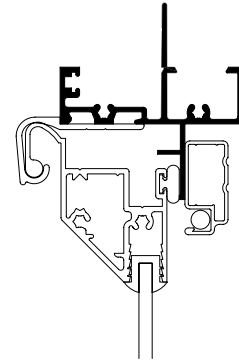

Trend® Awning Windows can be fitted with an optional key lock chain winder.

4 Continuous Hinge Hood
The sash is protected from the weather by a continuous hinge hood that supports the sash and keeps the rain where it belongs - on the outside.

5 Weather Protection
The tubular splayed sash, with self-draining trough, assists the continuous surround bulb seal to protect against even the most adverse weather conditions.

6 Sash Corner Protection
The bottom rail sash corners are protected by a custom nylon cover that acts as a sash guide into the frame.

7 Glazing
Trend® sash is available in special laminates for energy efficiency applications. Acoustic solutions are also available to high STC ratings.

8 Complementary Accessories

- 180° non-load bearing couplers, two types for added mullion strength when required.
- 135° & 90° non-load bearing corner couplers to suit bay and kitchen windows.
- 66mm and 100mm aluminium architraves for replacement window installations.
- Adjustable aluminium storm mould.
- Extruded aluminium 180° & 90° mullion covers to hide load-bearing posts.

9 Options
Easy to fit tension loaded flyscreens can be fitted and removed from the inside.
Wide range of powdercoat finishes available.

NOTE:

Window Placement
Care should be taken with locating opening awning windows in pedestrian traffic areas.