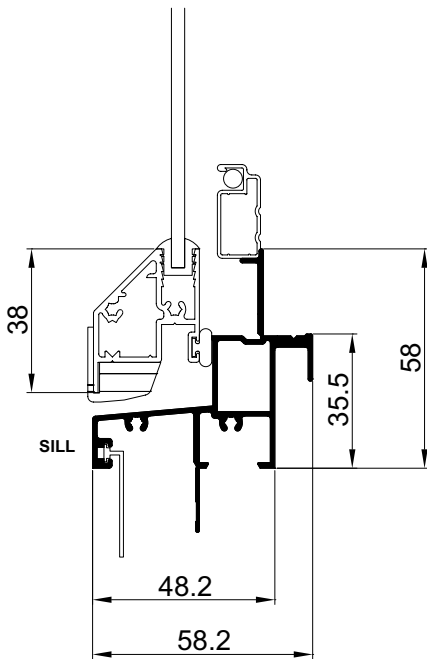

Cross Sectional Views

Trend® Sentinel Awning Window | **Single Lite**

Please note that drawings are not to scale

Trend® Sentinel Awning Window | AA | Mk-4 | 1 Jul 2009

Confidentiality Notice: This document and the information it contains are copyright and confidential to Trend® Windows & Doors Pty Limited. Disclosure, use and copying in any form whatsoever, except as authorised by Trend® Windows & Doors in writing, are strictly prohibited. Patents and Design Registrations pending.