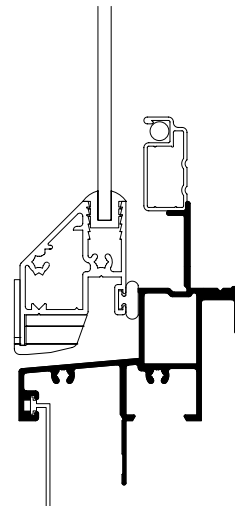

Trend® Awning Windows can be fitted with an optional key lock chain winder.

4 Continuous Hinge Hood
The sash is protected from the weather by a continuous hinge hood that supports the sash and keeps the rain where it belongs - on the outside.

5 Weather Protection
The tubular splayed sash, with self-draining trough, assists the continuous surround bulb seal to protect against even the most adverse weather conditions.

6 Sash Corner Protection
The bottom rail sash corners are protected by a custom nylon cover that acts as a sash guide into the frame.

7 Glazing
Trend® sash is available in special laminates for energy efficiency applications. Acoustic solutions are also available to high STC ratings.

8 Complementary Accessories

- 180° non-load bearing couplers, two types for added mullion strength when required.
- 135° & 90° non-load bearing corner couplers to suit bay and kitchen windows.
- 66mm and 100mm aluminium architraves for replacement window installations.
- Adjustable aluminium storm mould.
- Extruded aluminium 180° & 90° mullion covers to hide load-bearing posts.

9 Options
Easy to fit tension loaded flyscreens can be fitted and removed from the inside.
Wide range of powdercoat finishes available.

NOTE:

Window Placement
Care should be taken with locating opening awning windows in pedestrian traffic areas.