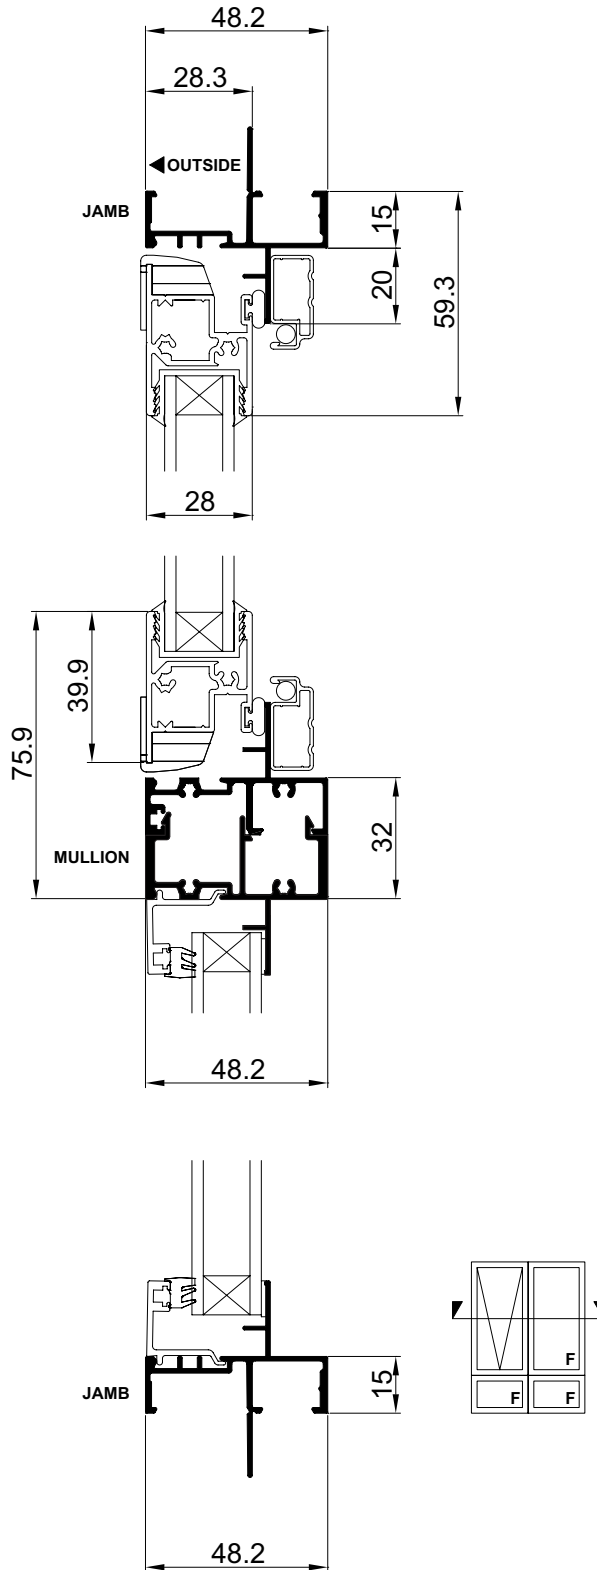

Cross Sectional Views

Trend® Sentinel Awning Window | **Double Glazed**

Please note that drawings are not to scale

Trend® Sentinel Awning Window | AA | Mk-4 | 1 Jul 2009