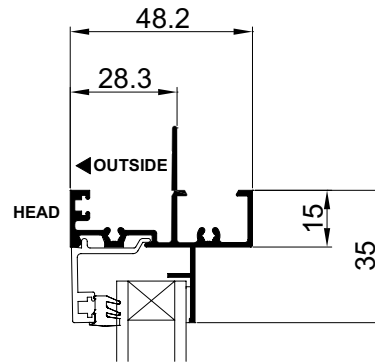

Cross Sectional Views

Trend® Sentinel Awning Window | **Double Glazed**

Please note that drawings are not to scale

Trend® Sentinel Awning Window | AA | Mk-4 | 1 Jul 2009

Confidentiality Notice: This document and the information it contains are copyright and confidential to Trend® Windows & Doors Pty Limited. Disclosure, use and copying in any form whatsoever, except as authorised by Trend® Windows & Doors in writing, are strictly prohibited. Patents and Design Registrations pending.