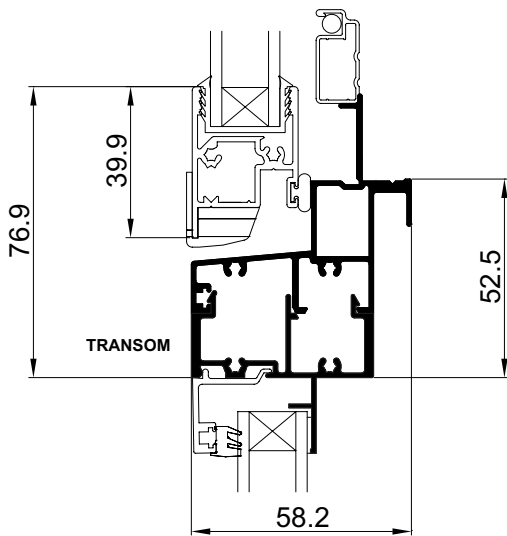

Cross Sectional Views

Trend® Sentinel Awning Window | **Double Glazed**

Please note that drawings are not to scale

Trend® Sentinel Awning Window | AA | Mk-4 | 1 Jul 2009

Confidentiality Notice: This document and the information it contains are copyright and confidential to Trend® Windows & Doors Pty Limited. Disclosure, use and copying in any form whatsoever, except as authorised by Trend® Windows & Doors in writing, are strictly prohibited. Patents and Design Registrations pending.