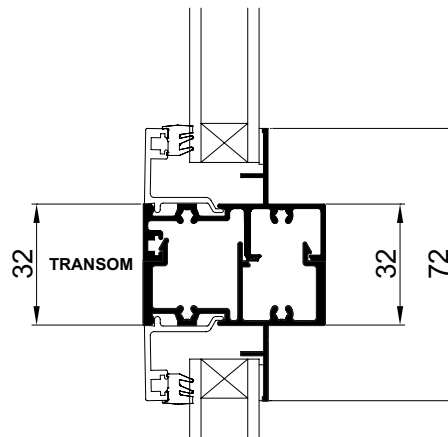

Cross Sectional Views

Trend® Sentinel Awning Window | **Double Glazed**

Please note that drawings are not to scale

Trend® Sentinel Awning Window | AA | Mk-4 | 1 Jul 2009

Confidentiality Notice: This document and the information it contains are copyright and confidential to Trend® Windows & Doors Pty Limited. Disclosure, use and copying in any form whatsoever, except as authorised by Trend® Windows & Doors in writing, are strictly prohibited. Patents and Design Registrations pending.