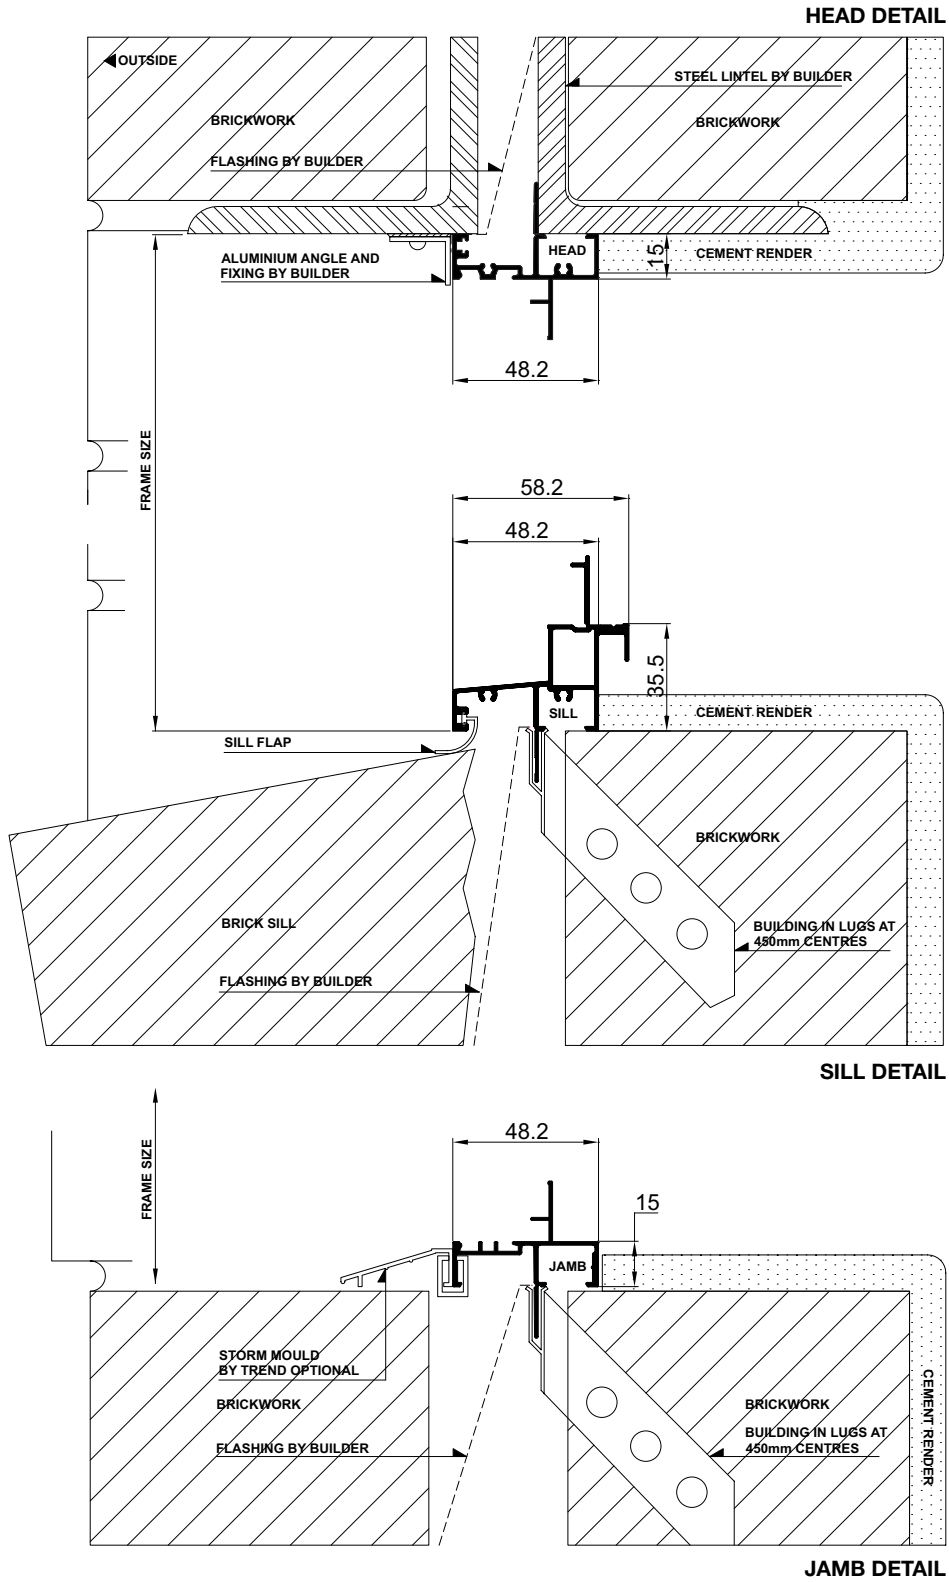

Installation

Trend® Sentinel Awning Window | Building In Detail | **Double Brick - 280mm wall**

Please note that drawings are not to scale

Trend® Sentinel Awning Window | AA | Mk-4 | 1 Jul 2009

Confidentiality Notice: This document and the information it contains are copyright and confidential to Trend® Windows & Doors Pty Limited. Disclosure, use and copying in any form whatsoever, except as authorised by Trend® Windows & Doors in writing, are strictly prohibited. Patents and Design Registrations pending.