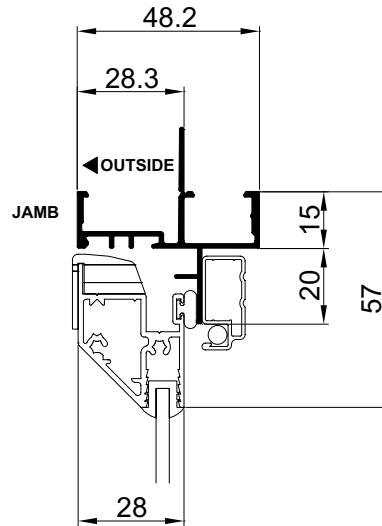

Cross Sectional Views

Trend® Sentinel Awning Window | **Single Lite**

Please note that drawings are not to scale

Trend® Sentinel Awning Window | AA | Mk-4 | 1 Jul 2009

Confidentiality Notice: This document and the information it contains are copyright and confidential to Trend® Windows & Doors Pty Limited. Disclosure, use and copying in any form whatsoever, except as authorised by Trend® Windows & Doors in writing, are strictly prohibited. Patents and Design Registrations pending.