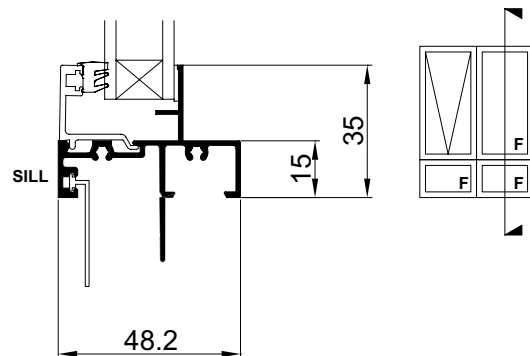

Cross Sectional Views

Trend® Sentinel Awning Window | **Double Glazed**

Please note that drawings are not to scale

Trend® Sentinel Awning Window | AA | Mk-4 | 1 Jul 2009

Confidentiality Notice: This document and the information it contains are copyright and confidential to Trend® Windows & Doors Pty Limited. Disclosure, use and copying in any form whatsoever, except as authorised by Trend® Windows & Doors in writing, are strictly prohibited. Patents and Design Registrations pending.