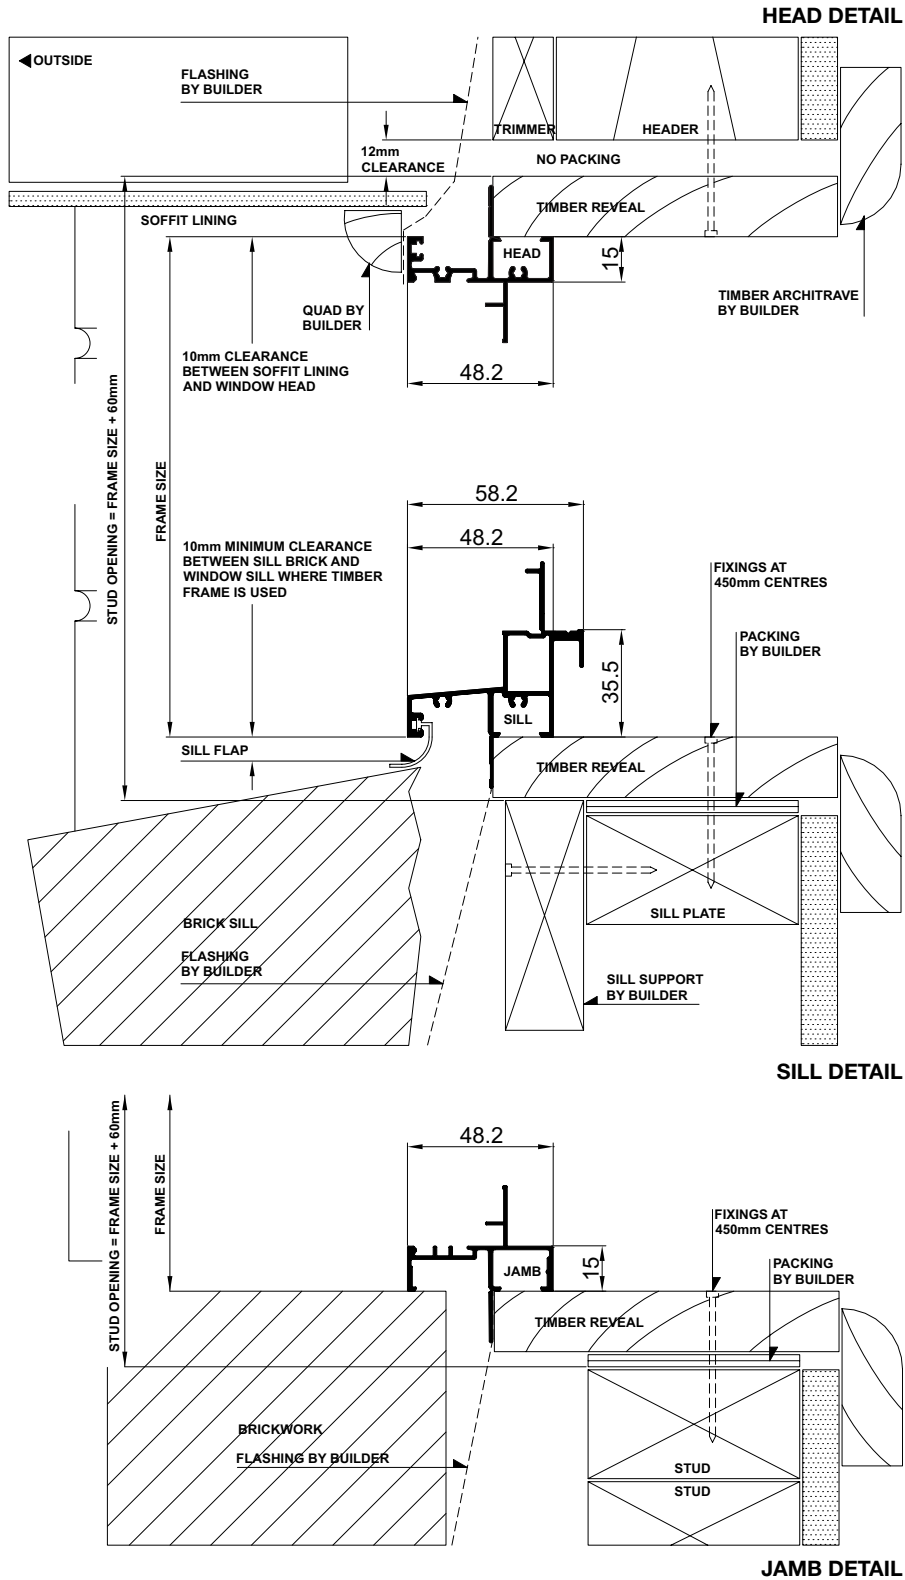

Installation

Trend® Sentinel Awning Window | Building In Detail | **Brick Veneer - 230mm wall**

Please note that drawings are not to scale

Trend® Sentinel Awning Window | AA | Mk-4 | 1 Jul 2009

Confidentiality Notice: This document and the information it contains are copyright and confidential to Trend® Windows & Doors Pty Limited. Disclosure, use and copying in any form whatsoever, except as authorised by Trend® Windows & Doors in writing, are strictly prohibited. Patents and Design Registrations pending.