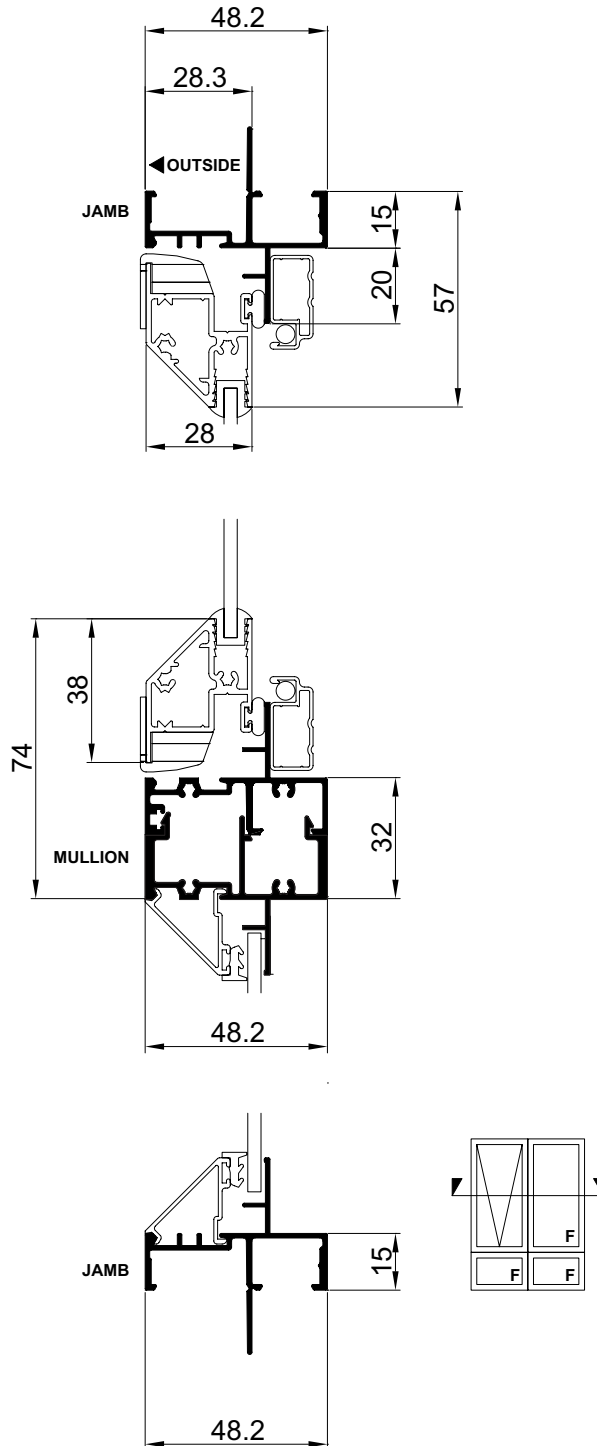

Cross Sectional Views

Trend® Sentinel Awning Window | **Two Lite with Lowlite**

Please note that drawings are not to scale

Trend® Sentinel Awning Window | AA | Mk-4 | 1 Jul 2009