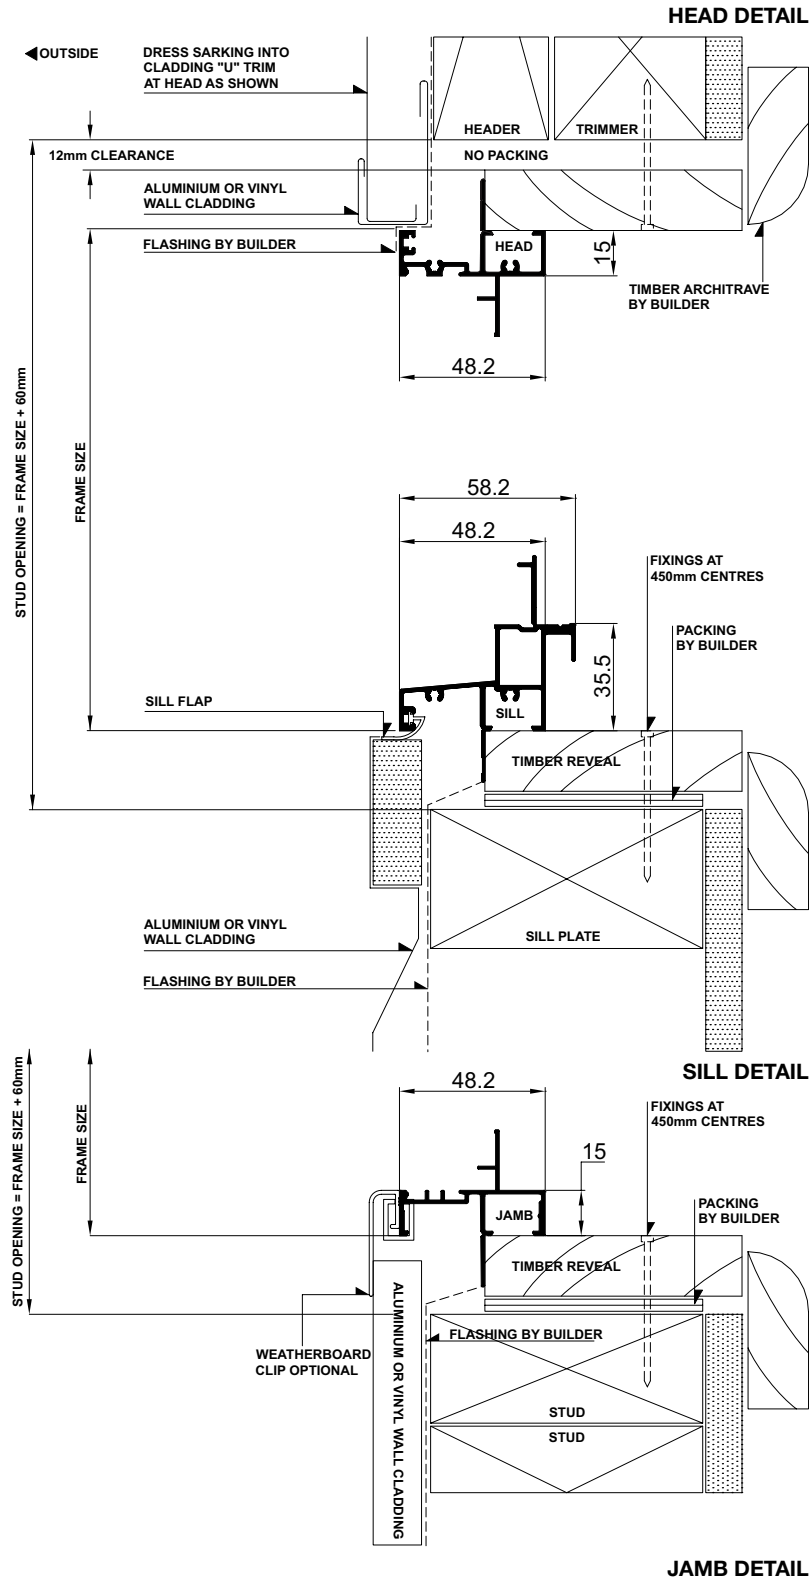

Installation

Trend® Sentinel Awning Window | Building In Detail | Aluminium Cladding on Studs

Please note that drawings are not to scale

Trend® Sentinel Awning Window | AA | Mk-4 | 1 Jul 2009

Confidentiality Notice: This document and the information it contains are copyright and confidential to Trend® Windows & Doors Pty Limited. Disclosure, use and copying in any form whatsoever, except as authorised by Trend® Windows & Doors in writing, are strictly prohibited. Patents and Design Registrations pending.