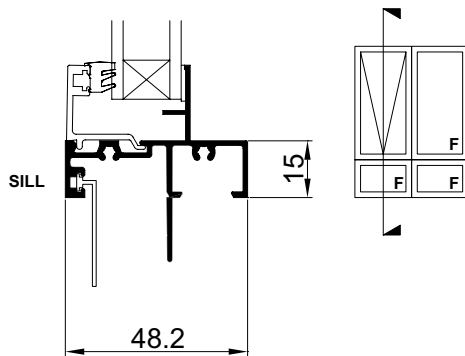

Cross Sectional Views

Trend® Sentinel Awning Window | **Double Glazed**

Please note that drawings are not to scale

Trend® Sentinel Awning Window | AA | Mk-4 | 1 Jul 2009

Confidentiality Notice: This document and the information it contains are copyright and confidential to Trend® Windows & Doors Pty Limited. Disclosure, use and copying in any form whatsoever, except as authorised by Trend® Windows & Doors in writing, are strictly prohibited. Patents and Design Registrations pending.