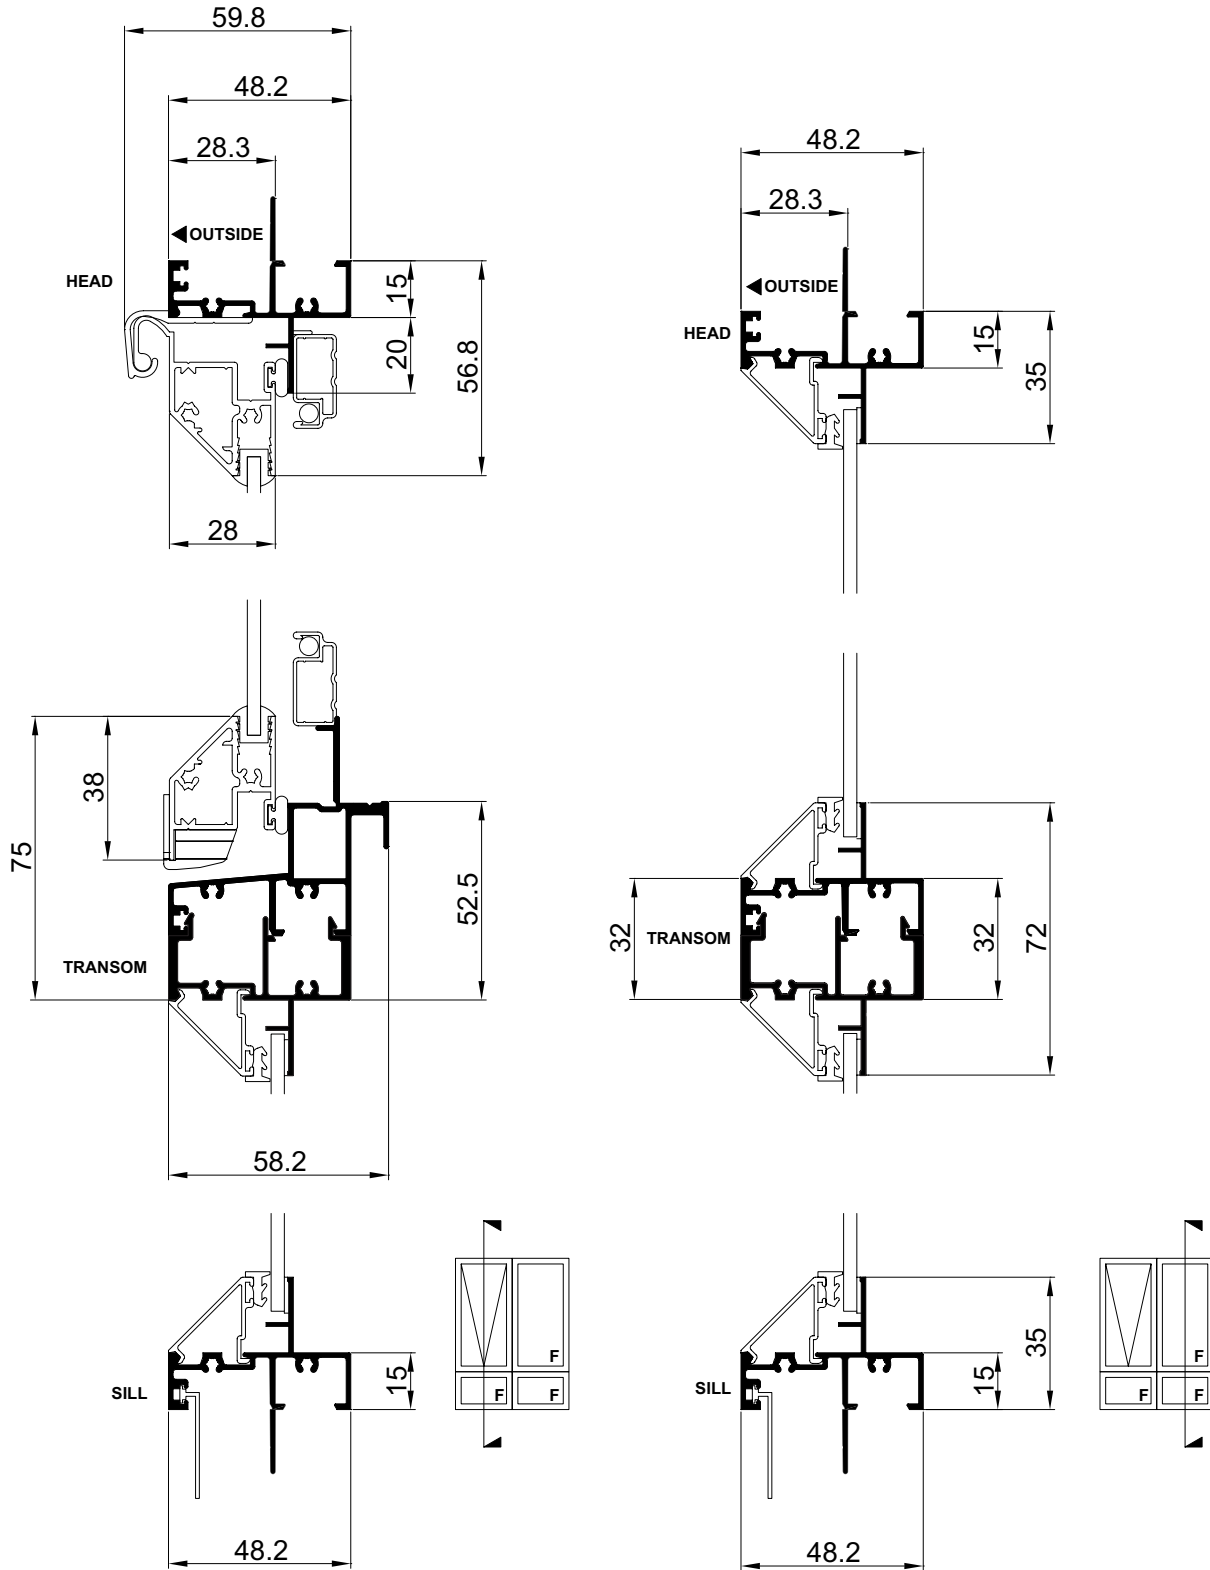

Cross Sectional Views

Trend® Sentinel Awning Window | **Two Lite with Lowlite**

Please note that drawings are not to scale

Trend® Sentinel Awning Window | AA | Mk-4 | 1 Jul 2009

Confidentiality Notice: This document and the information it contains are copyright and confidential to Trend® Windows & Doors Pty Limited. Disclosure, use and copying in any form whatsoever, except as authorised by Trend® Windows & Doors in writing, are strictly prohibited. Patents and Design Registrations pending.