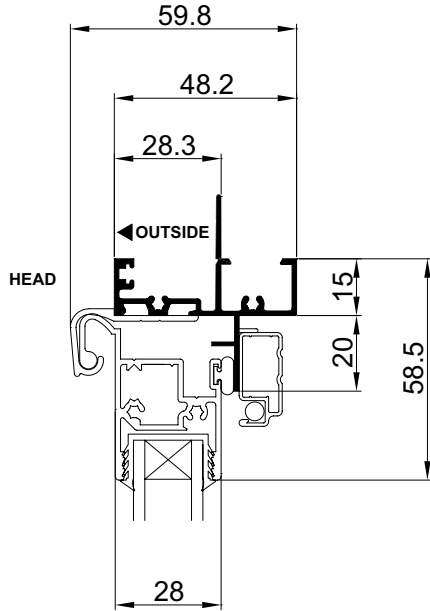

Cross Sectional Views

Trend® Sentinel Awning Window | **Double Glazed**

Please note that drawings are not to scale

Trend® Sentinel Awning Window | AA | Mk-4 | 1 Jul 2009

Confidentiality Notice: This document and the information it contains are copyright and confidential to Trend® Windows & Doors Pty Limited. Disclosure, use and copying in any form whatsoever, except as authorised by Trend® Windows & Doors in writing, are strictly prohibited. Patents and Design Registrations pending.