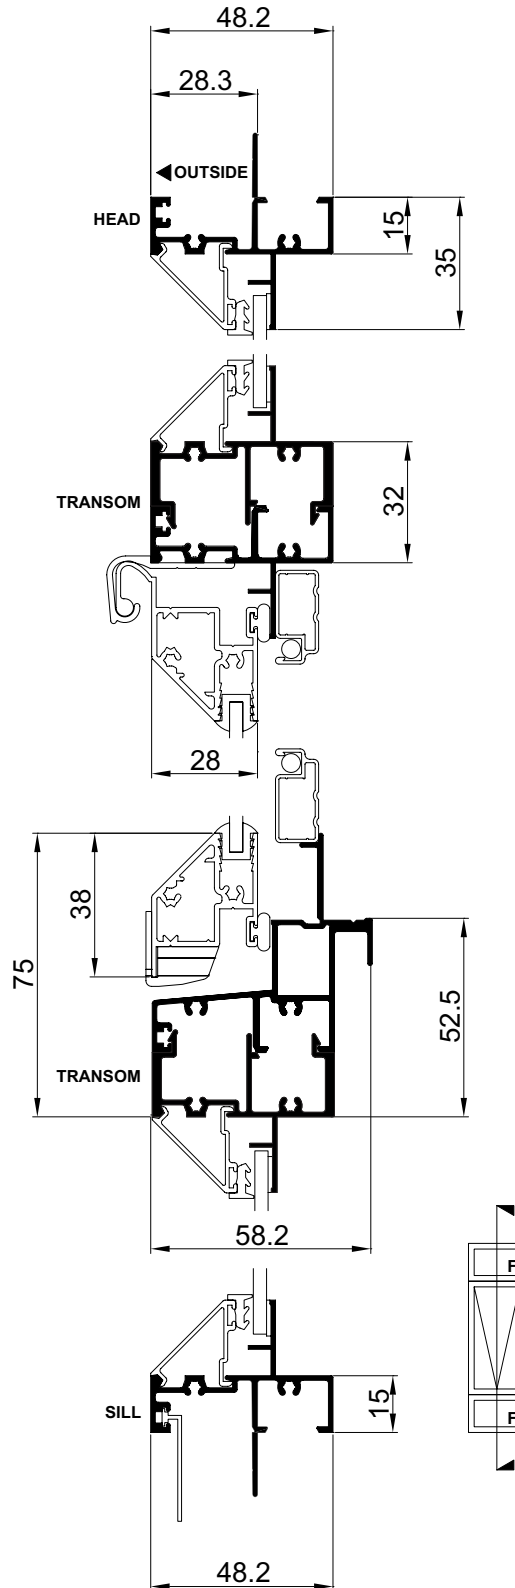

Cross Sectional Views

Trend® Sentinel Awning Window | **Single with Hilite and Lowlite**

Please note that drawings are not to scale

Trend® Sentinel Awning Window | AA | Mk-4 | 1 Jul 2009

Confidentiality Notice: This document and the information it contains are copyright and confidential to Trend® Windows & Doors Pty Limited. Disclosure, use and copying in any form whatsoever, except as authorised by Trend® Windows & Doors in writing, are strictly prohibited. Patents and Design Registrations pending.