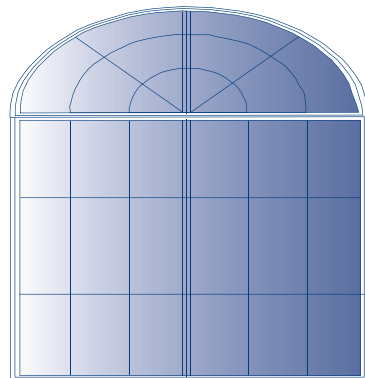

# Customised Windows

QUARTER ROUND

HEXAGONAL

OCTAGONAL

TRIANGULAR

PORTHOLE

HALF ROUND

HALF ROUND COLONIAL

SEGMENTED HEAD

ELLIPTICAL HEAD - CEDAR ONLY

RAKED 1

RAKED 2

RAKED 3

OBLIQUE

QUARTER ROUND LONG

EXTERIOR QUARTER ROUND

135° BAY