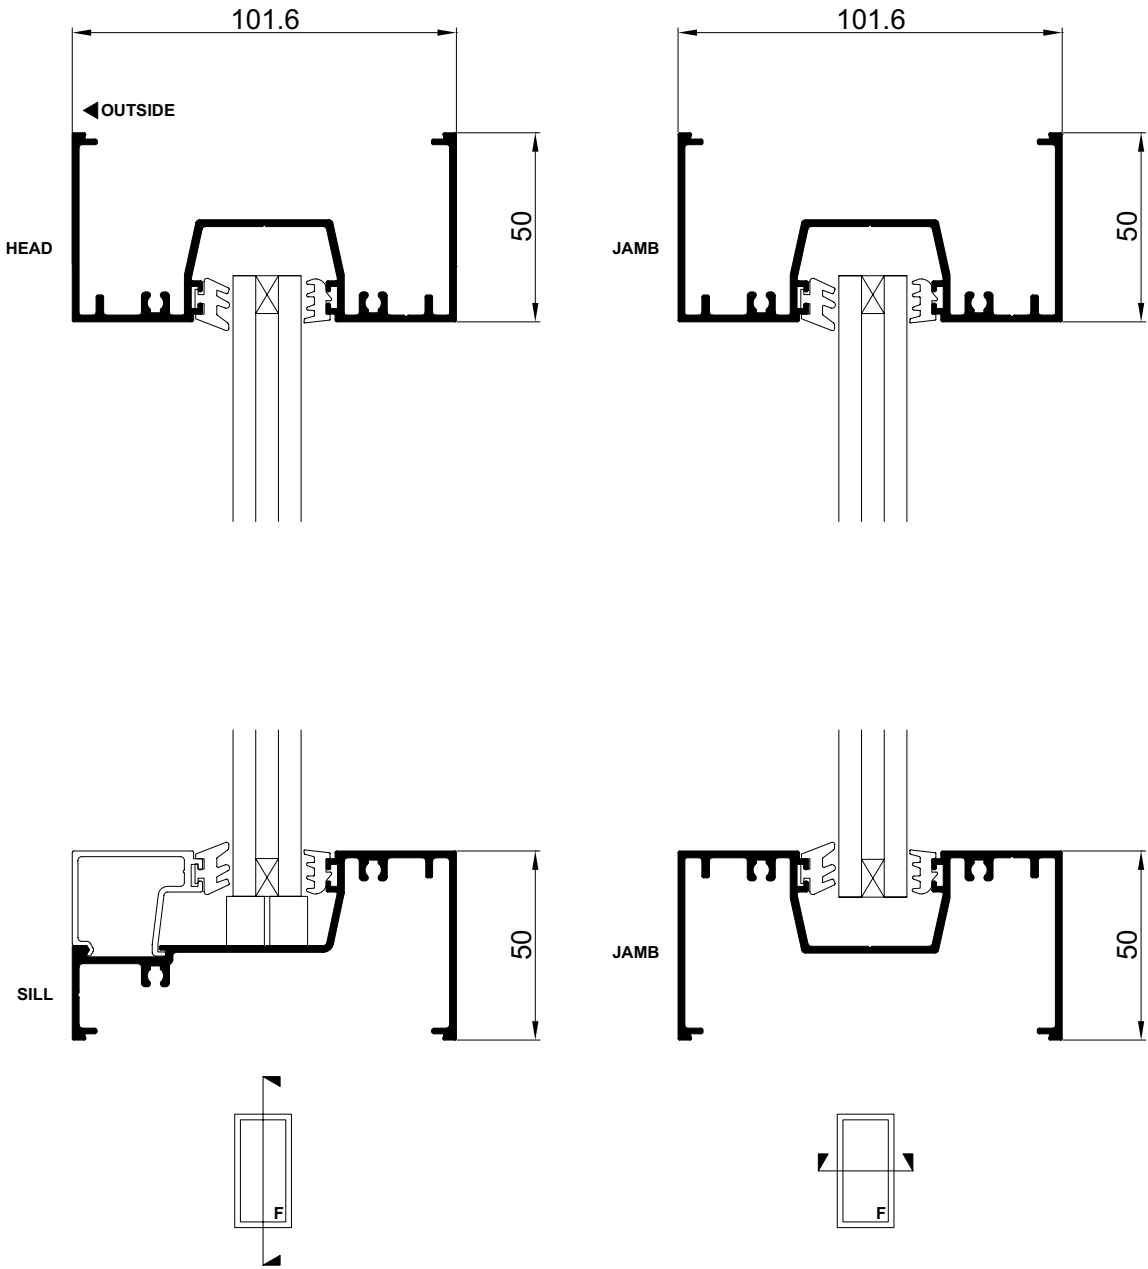

Cross Sectional Views

Centre Pocket Double Glazed Framing | **Single Lite**

Cross Sectional Views

Centre Pocket Double Glazed Framing | **Two Lite with Lowlite**

Please note that drawings are not to scale