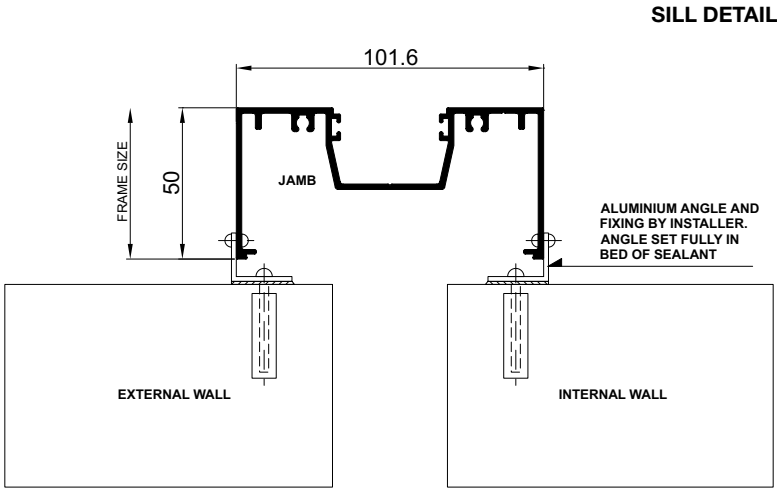

Installation

Centre Pocket Double Glazed Framing | Building In Details | **Generic Detail**

Please note that drawings are not to scale

Crestlite® Centre Pocket Double Glazed Framing | CT-CR-CG | Mk-4 | 1 Jul 2009

Confidentiality Notice: This document and the information it contains are copyright and confidential to Trend® Windows & Doors Pty Limited. Disclosure, use and copying in any form whatsoever, except as authorised by Trend® Windows & Doors in writing, are strictly prohibited. Patents and Design Registrations pending.