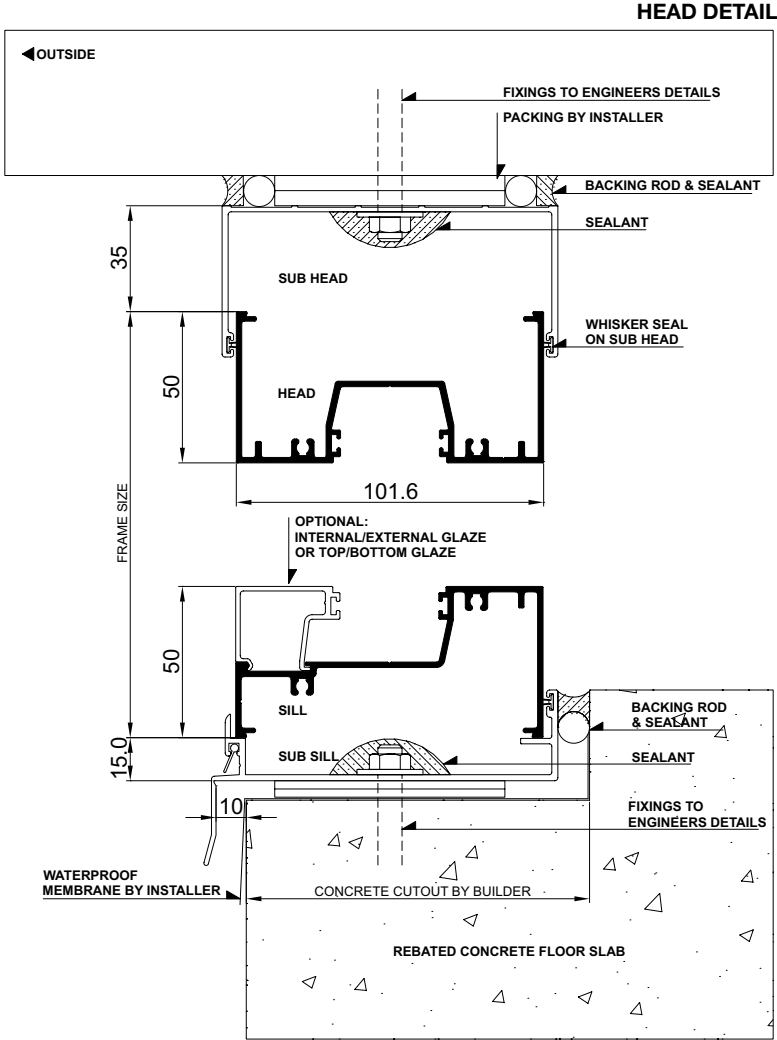

Installation

Centre Pocket Double Glazed Framing | Building In Details | **Generic Detail**

Please note that drawings are not to scale

Crestlite® Centre Pocket Double Glazed Framing | CT-CR-CG | Mk-4 | 1 Jul 2009

Confidentiality Notice: This document and the information it contains are copyright and confidential to Trend® Windows & Doors Pty Limited. Disclosure, use and copying in any form whatsoever, except as authorised by Trend® Windows & Doors in writing, are strictly prohibited. Patents and Design Registrations pending.