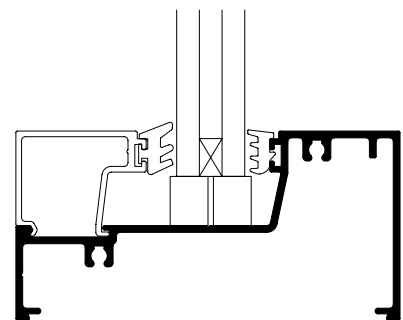

Features & Benefits

Centre Pocket Double Glazed Framing

1. *Framing*

The Crestlite® centre pocket double glazed frame offers an energy efficient commercial look for modern developments requiring environmental outcomes to reduce energy consumption. This frame allows for large fixed lite applications for greater viewing area. Frame dimension is 50mm x 102mm

2. *Glazing*

Glazing is made easy utilising a secure captive wedge option, which allows for efficient installation. The frame contains deep pockets which allows for greater overlapping strength of the glass which can accept glass of 18 to 25mm insulating glass units (IGU).

3. *Finishes*

Powdercoated finishes are available in a range of colours and finishes including Warranty Powders and Anodised options to suit most commercial applications.

4. *Frame Adaptability*

Crestlite® hinged or pivot door and awning sash is designed to be adapted to this frame..

Please note that drawings are not to scale

Crestlite® Centre Pocket Double Glazed Framing | CT-CR-CG | Mk-4 | 1 Jul 2009

Confidentiality Notice: This document and the information it contains are copyright and confidential to Trend® Windows & Doors Pty Limited. Disclosure, use and copying in any form whatsoever, except as authorised by Trend® Windows & Doors in writing, are strictly prohibited. Patents and Design Registrations pending.