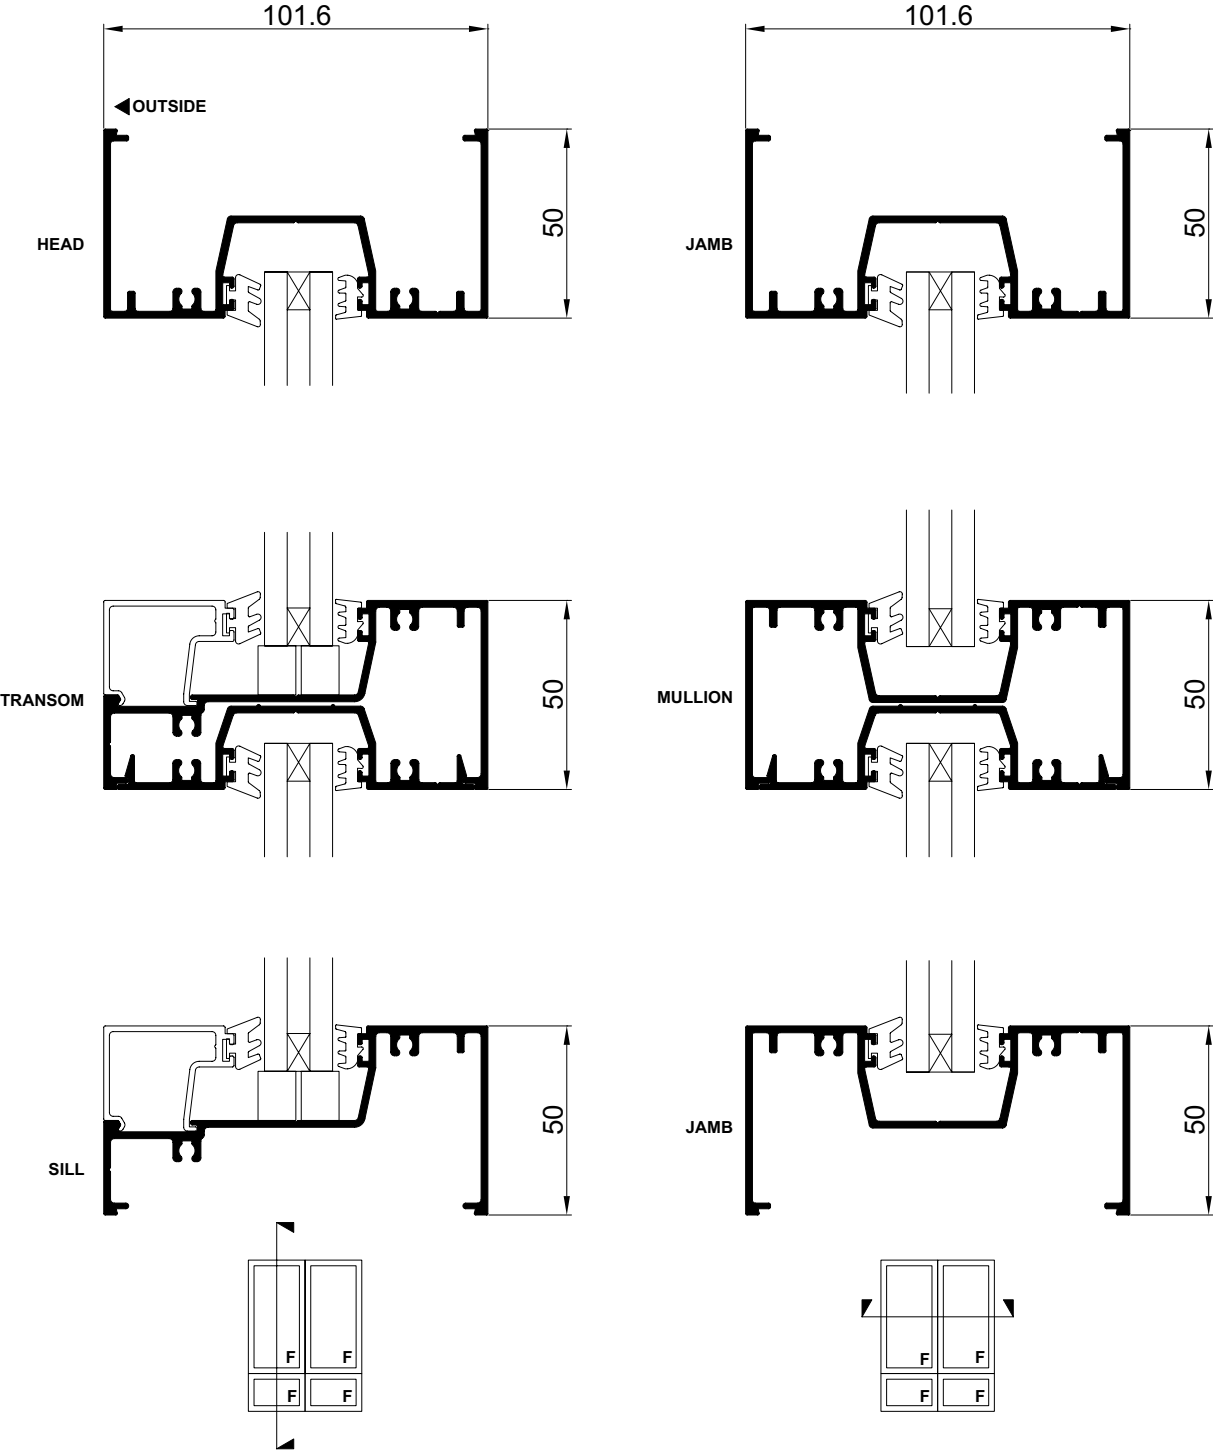

Cross Sectional Views

Centre Pocket Double Glazed Framing | **Single Lite**

Cross Sectional Views

Centre Pocket Double Glazed Framing | **Two Lite with Lowlite**

Please note that drawings are not to scale