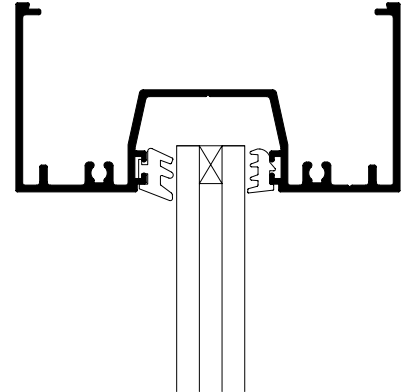

Features & Benefits

Centre Pocket Double Glazed Framing

1. *Framing*

The Crestlite® centre pocket double glazed frame offers an energy efficient commercial look for modern developments requiring environmental outcomes to reduce energy consumption. This frame allows for large fixed lite applications for greater viewing area. Frame dimension is 50mm x 102mm

2. *Glazing*

Glazing is made easy utilising a secure captive wedge option, which allows for efficient installation. The frame contains deep pockets which allows for greater overlapping strength of the glass which can accept glass of 18 to 25mm insulating glass units (IGU).

3. *Finishes*

Powdercoated finishes are available in a range of colours and finishes including Warranty Powders and Anodised options to suit most commercial applications.

4. *Frame Adaptability*

Crestlite® hinged or pivot door and awning sash is designed to be adapted to this frame..

Please note that drawings are not to scale

Crestlite® Centre Pocket Double Glazed Framing | CT-CR-CG | Mk-4 | 1 Jul 2009

Confidentiality Notice: This document and the information it contains are copyright and confidential to Trend® Windows & Doors Pty Limited. Disclosure, use and copying in any form whatsoever, except as authorised by Trend® Windows & Doors in writing, are strictly prohibited. Patents and Design Registrations pending.