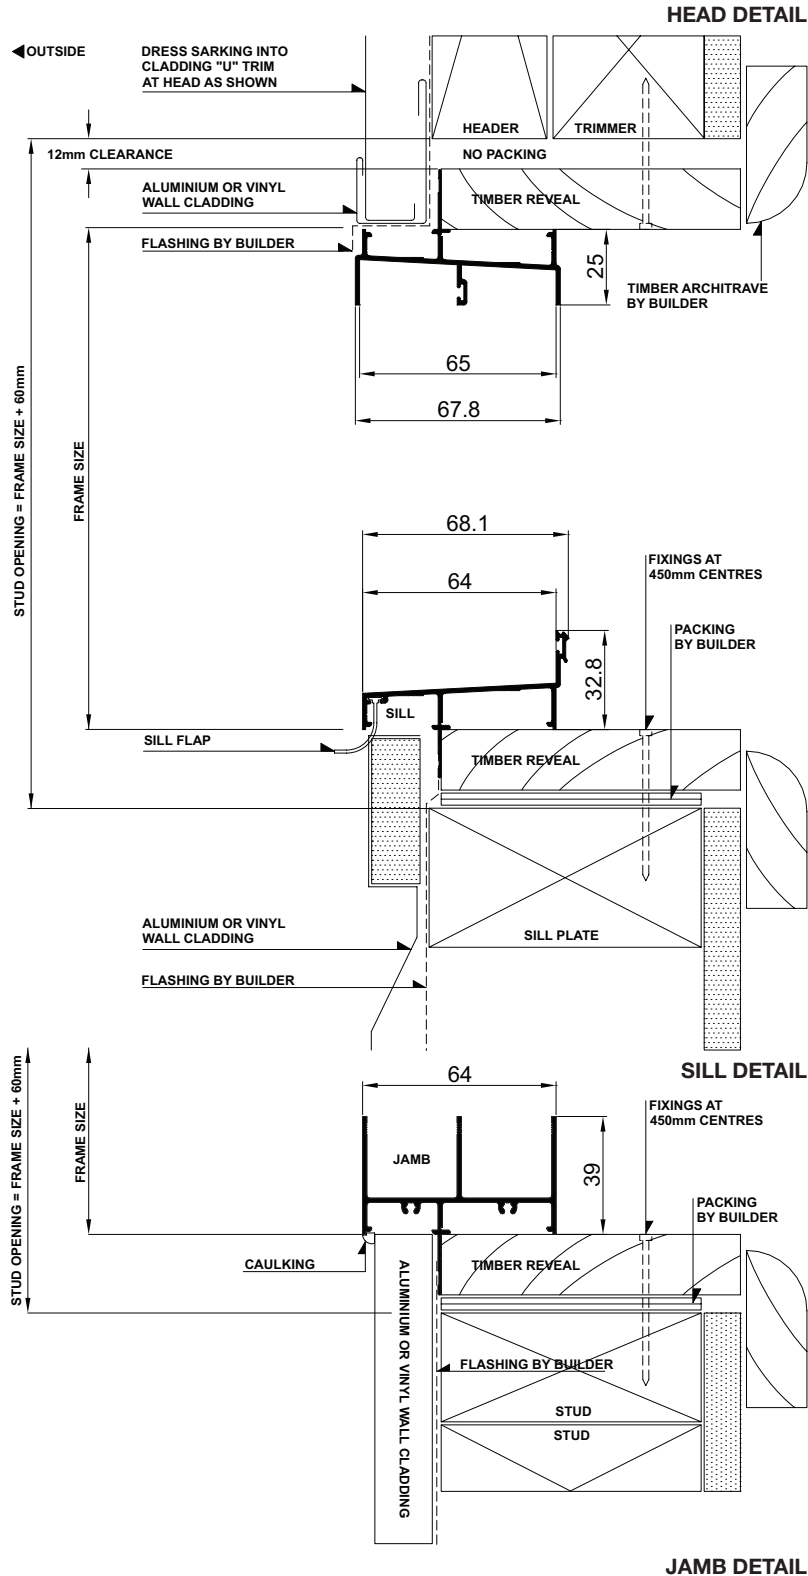

Installation

Synergy® Widestyle Double Hung | Building In Detail | **Aluminium Cladding on Studs**