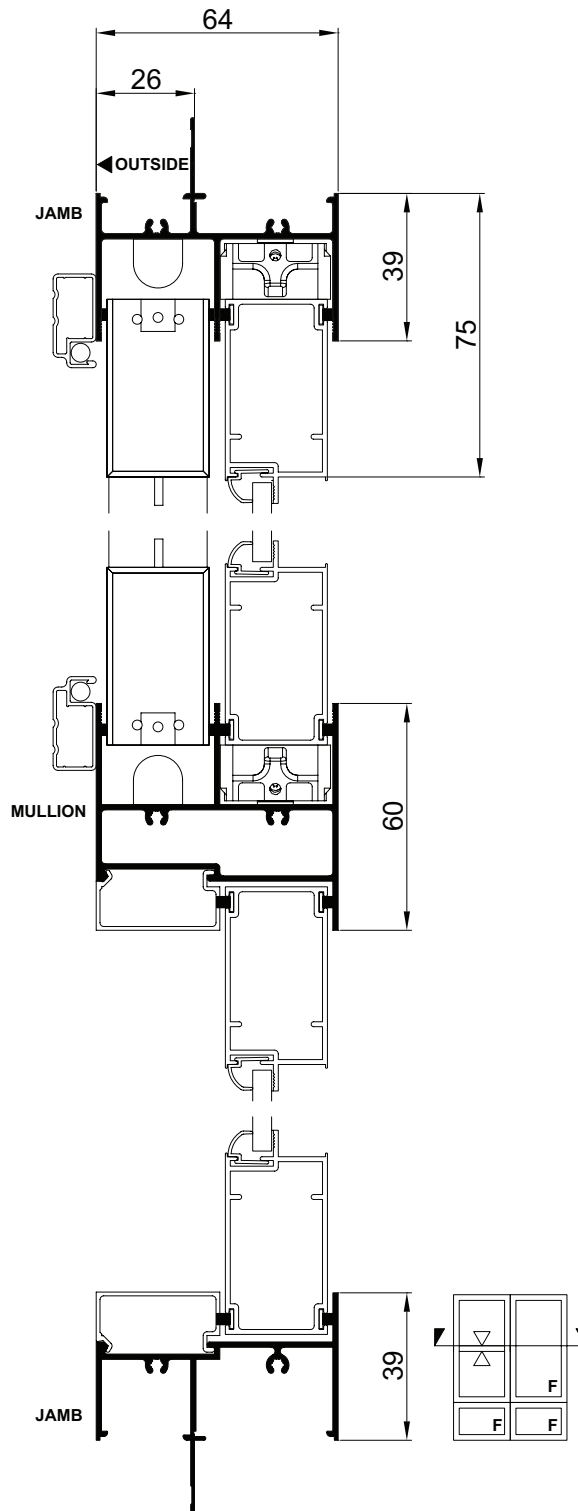

Cross Sectional Views

Trend® Widestyle Double Hung | **Two Lite with Lowlite**