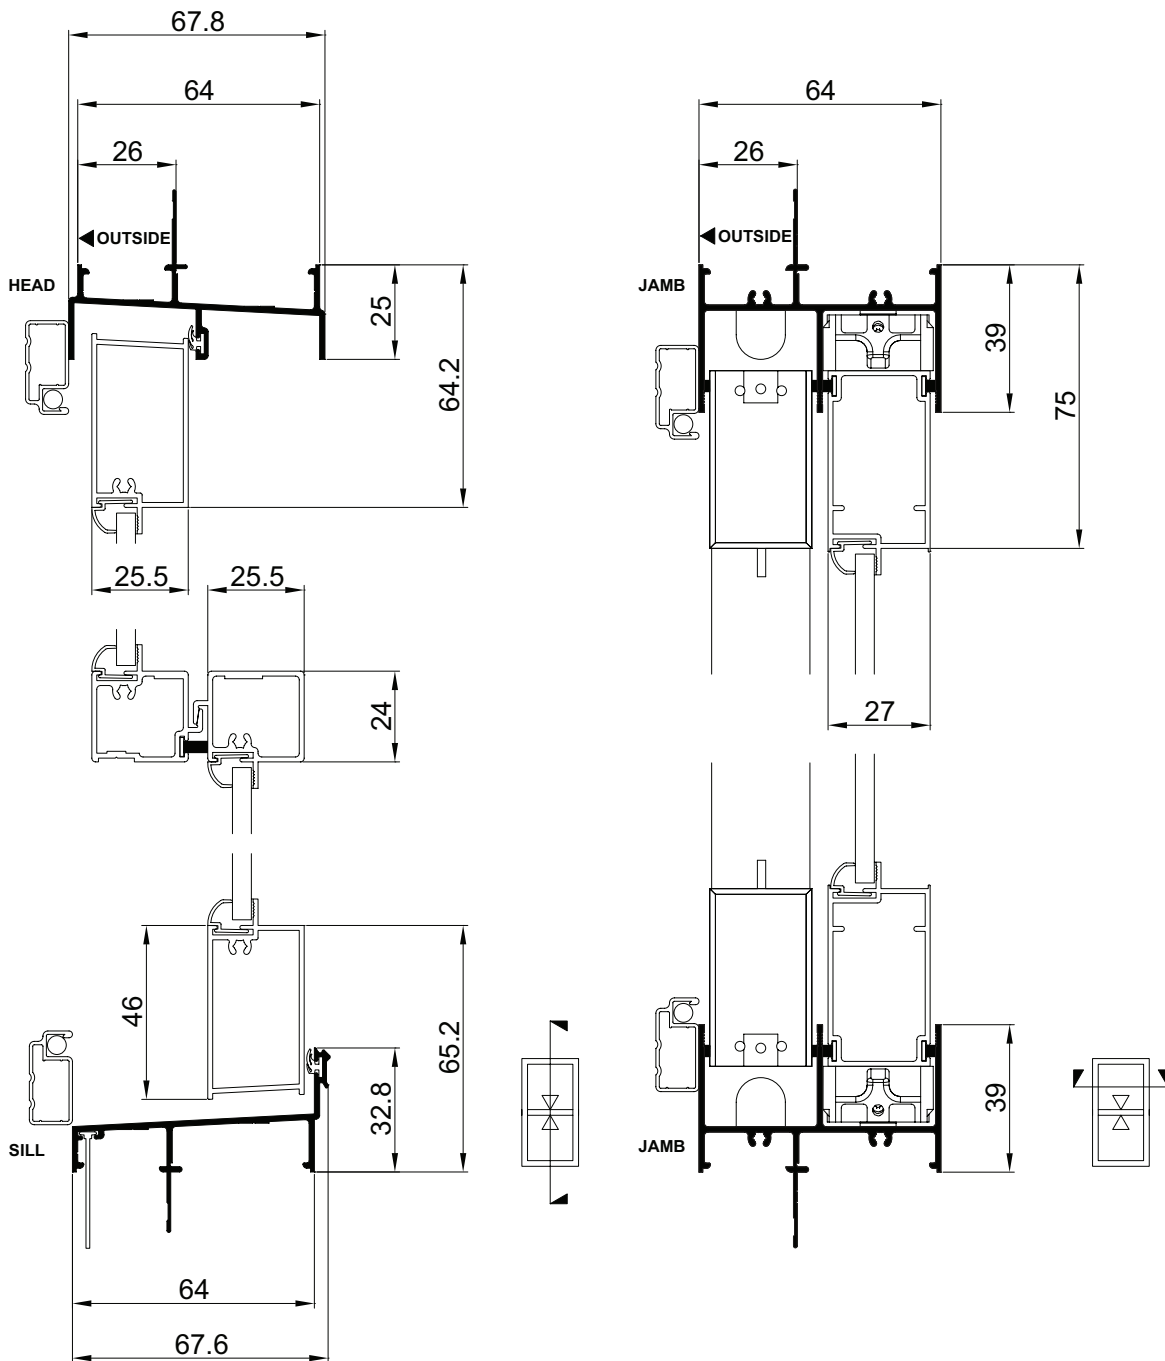

Ordering Details

Synergy® Widestyle Double Hung

All windows are illustrated as viewed from outside. Codes shown are for plain windows.

Manufactured from 64mm aluminium extrusion. The first two numbers of code indicate approximate height, the last two numbers indicate approximate width.

**Thermashield Double glazing is not available with the ovolo bar and glue on bar configurations*

Note: Frames over 1800mm high with full height operating sashes, the maximum sash width is 720mm

Bar Options:

Installation

Synergy® Widestyle Double Hung | Building In Detail | **Double Brick - 280mm wall**

Installation

Synergy® Widestyle Double Hung | Building In Detail | **Aluminium Cladding on Studs**

Cross Sectional Views

Trend® Widestyle Double Hung | **Single Lite**

Cross Sectional Views

Trend® Widestyle Double Hung | **Two Lite with Lowlite**

Please note that drawings are not to scale

Synergy® Widestyle Double Hung | AWD | Mk-7 | 4 July 2013