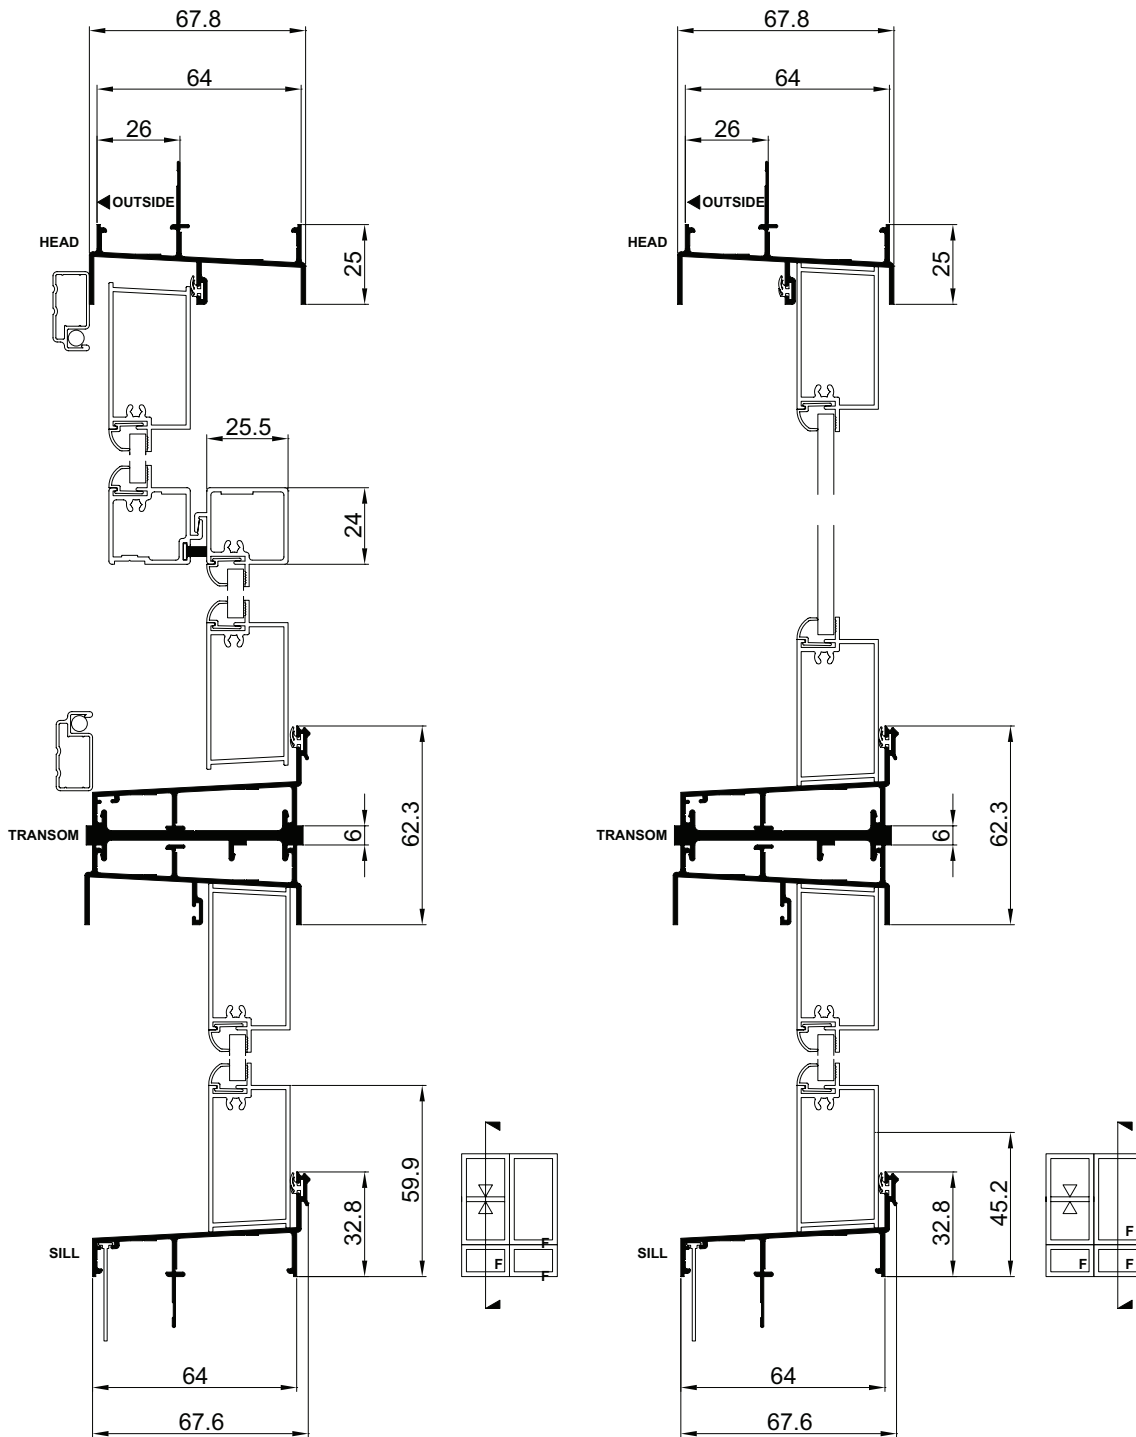

Cross Sectional Views

Trend® Widestyle Double Hung | **Two Lite with Lowlite**

Please note that drawings are not to scale

Synergy® Widestyle Double Hung | AWD | Mk-7 | 4 July 2013

Confidentiality Notice: This document and the information it contains are copyright and confidential to Trend® Windows & Doors Pty Limited. Disclosure, use and copying in any form whatsoever, except as authorised by Trend® Windows & Doors in writing, are strictly prohibited. Patents and Design Registrations pending.