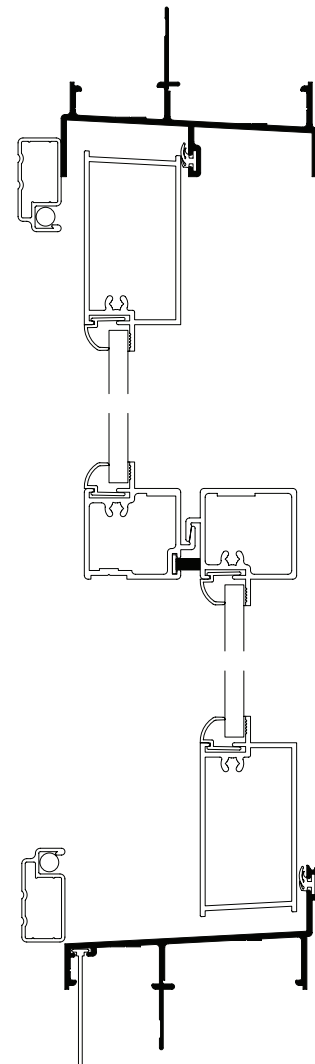

*Note: Double glazing is not available with ovolo glazing bar