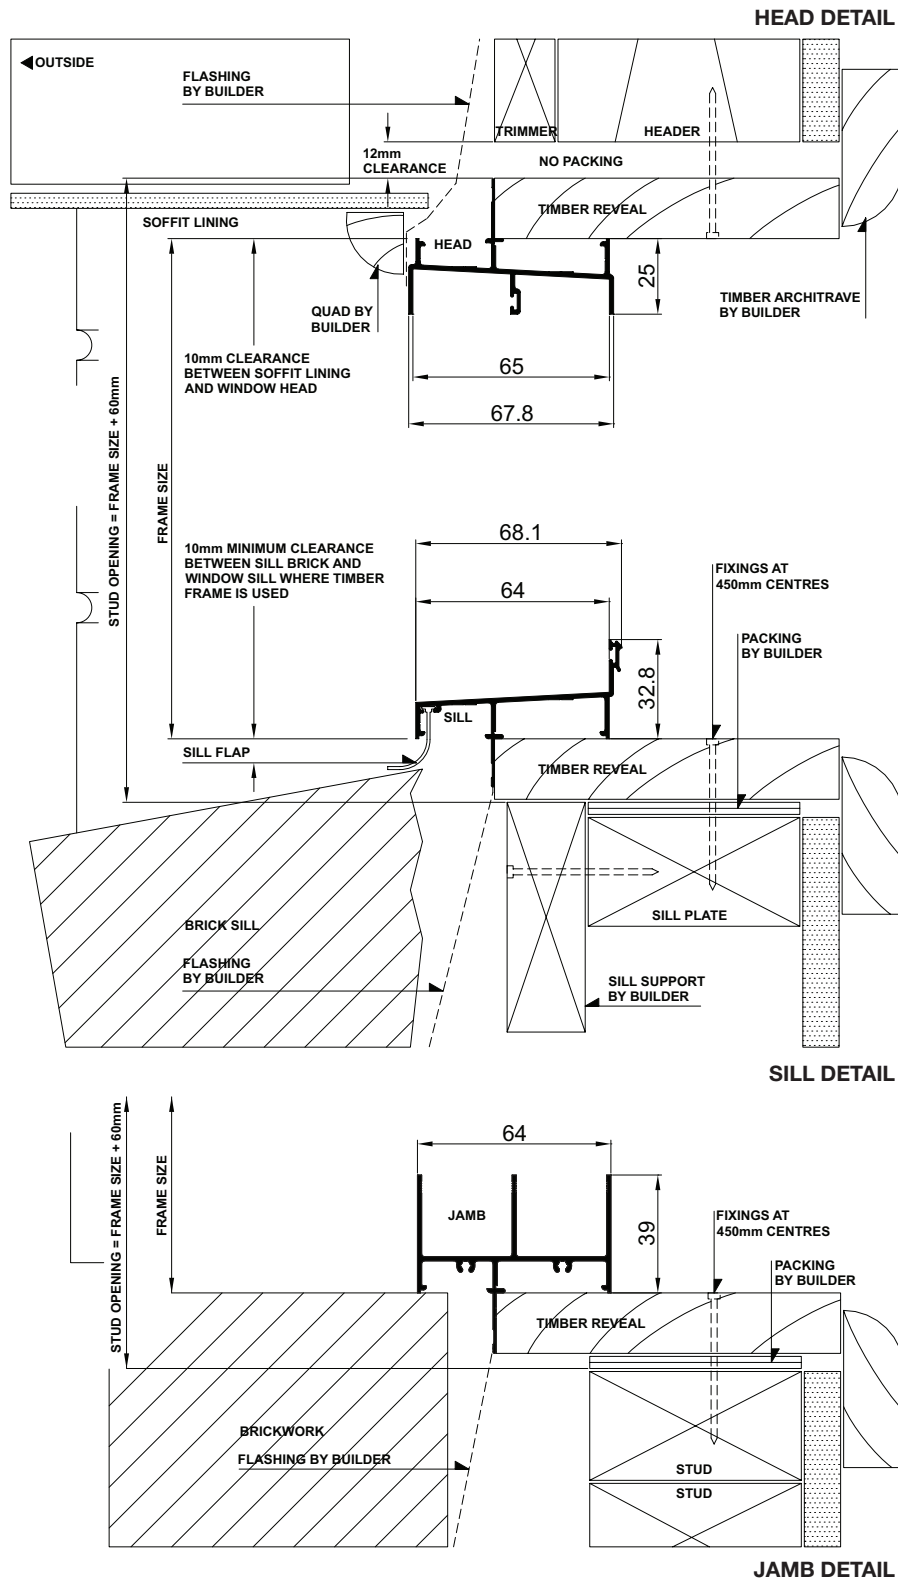

Installation

Synergy® Widestyle Double Hung | Building In Detail | **Brick Veneer - 230mm wall**