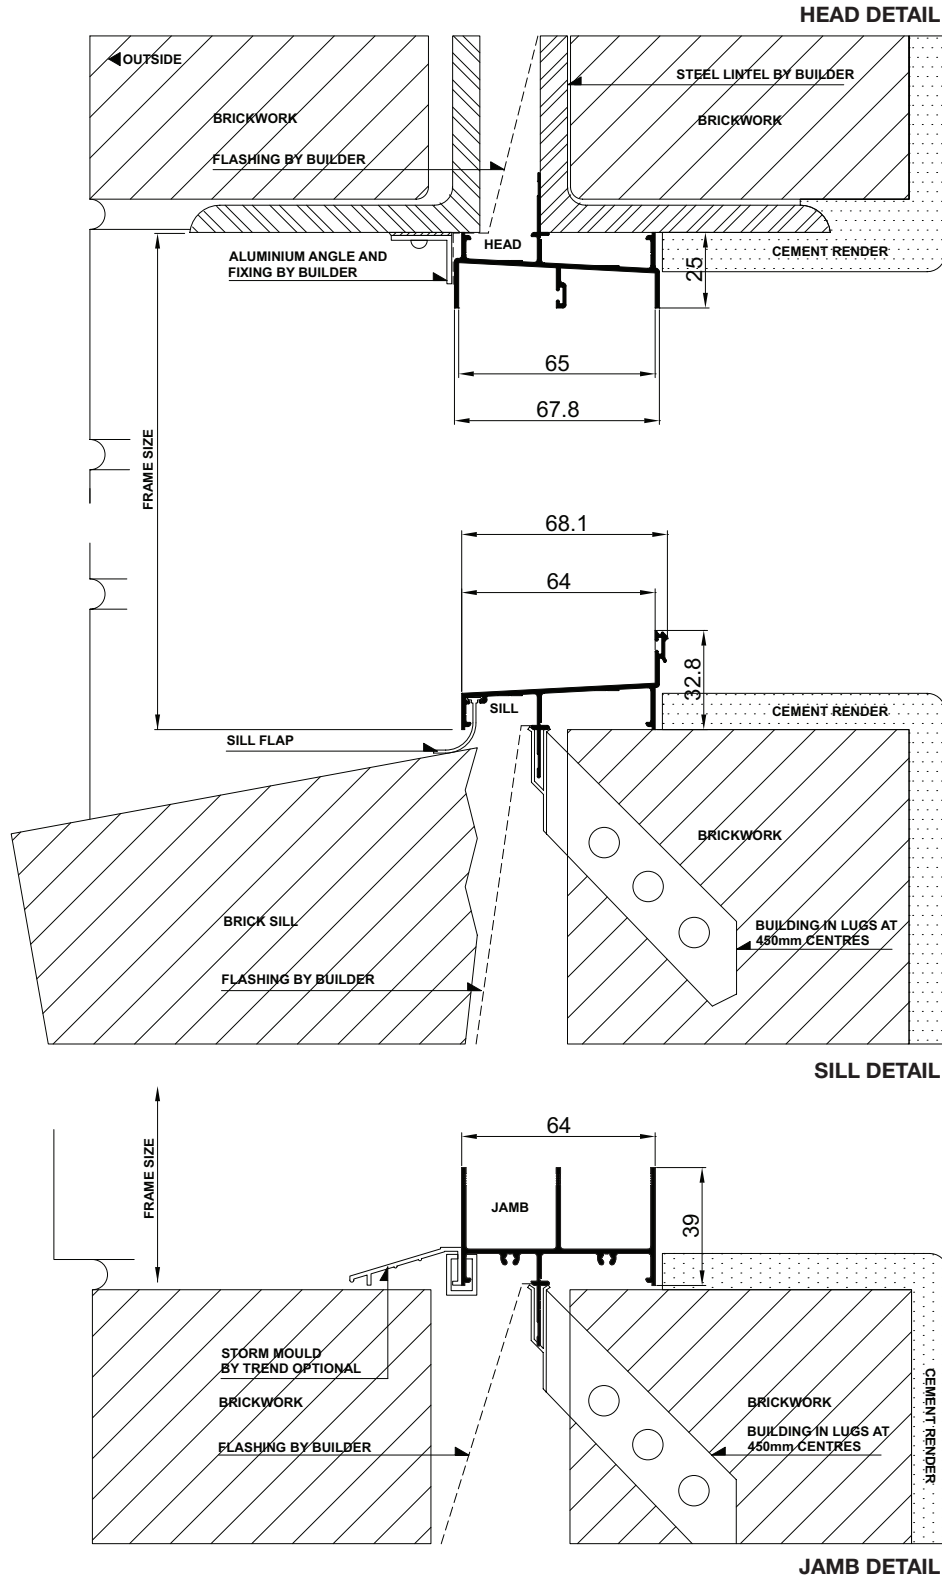

Installation

Synergy® Widestyle Double Hung | Building In Detail | **Double Brick - 280mm wall**