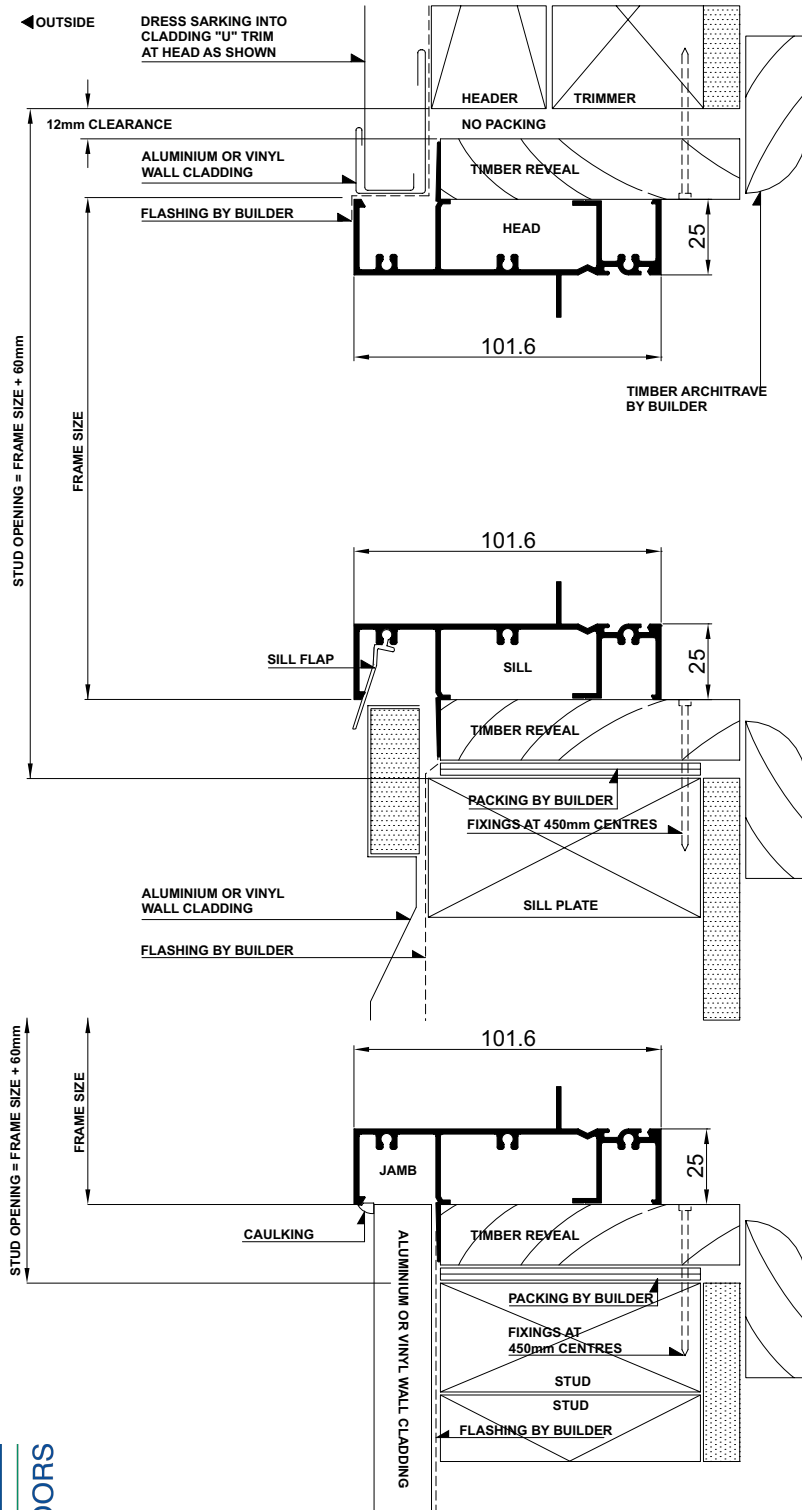

Installation

Product | Building In Detail | **Aluminium Cladding on Studs**

Please note that drawings are not to scale

Quantum XP® Internal Offset Framing | C-CR-OF | Mk-5 | 1 July 2013

Confidentiality Notice: This document and the information it contains are copyright and confidential to Trend® Windows & Doors Pty Limited. Disclosure, use and copying in any form whatsoever, except as authorised by Trend® Windows & Doors in writing, are strictly prohibited. Patents and Design Registrations pending.