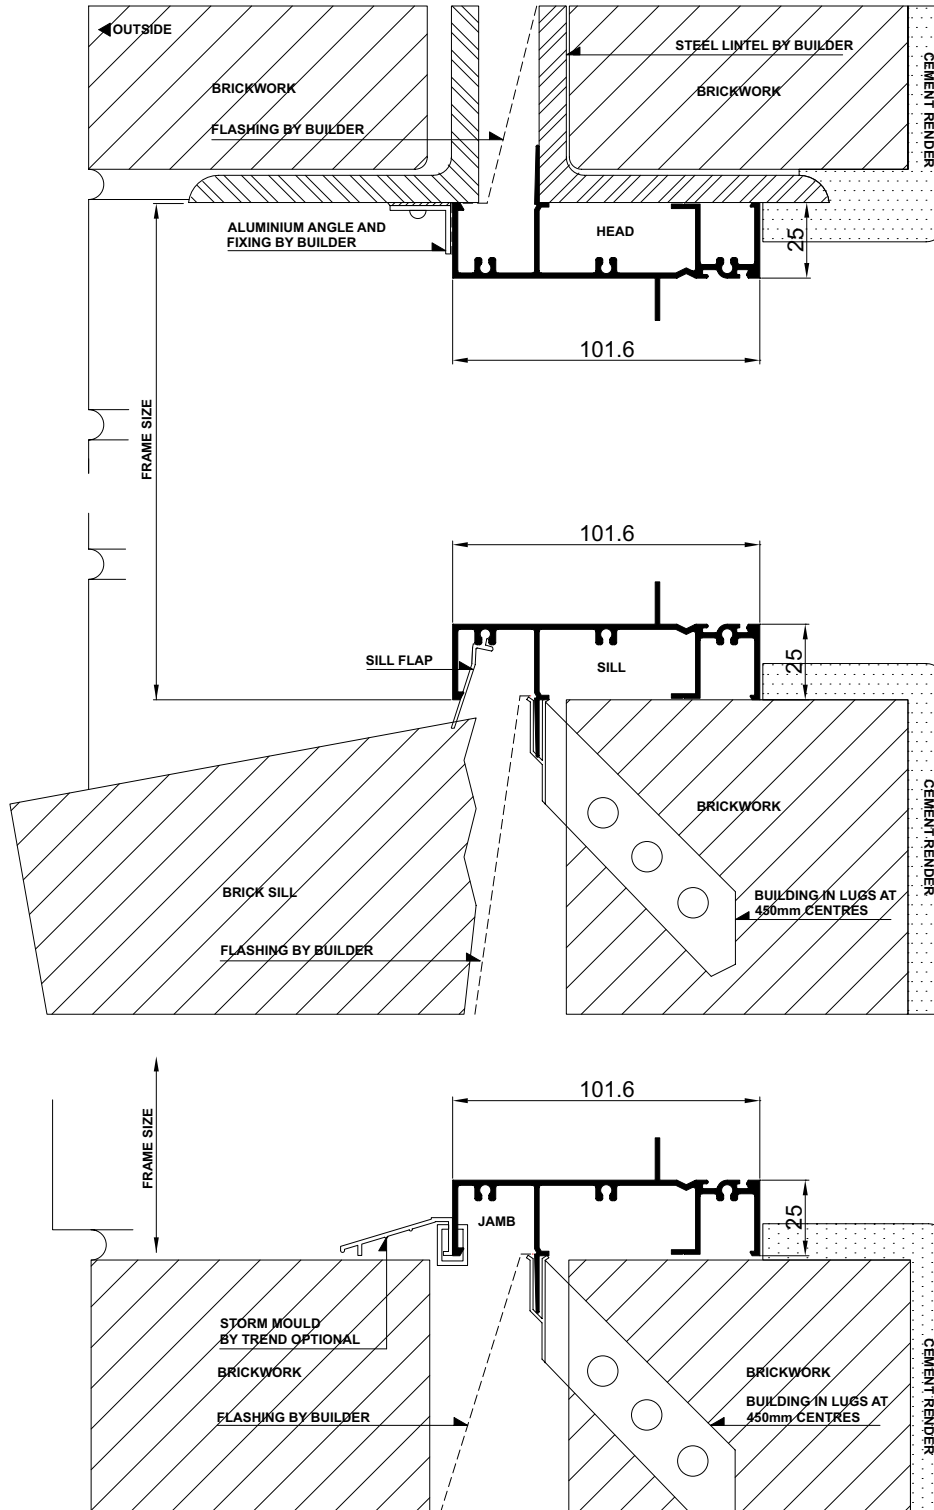

Installation

Product | Building In Detail | **Double Brick - 280mm wall**

Please note that drawings are not to scale

Quantum XP® Internal Offset Framing | C-CR-OF | Mk-5 | 1 July 2013

Confidentiality Notice: This document and the information it contains are copyright and confidential to Trend® Windows & Doors Pty Limited. Disclosure, use and copying in any form whatsoever, except as authorised by Trend® Windows & Doors in writing, are strictly prohibited. Patents and Design Registrations pending.