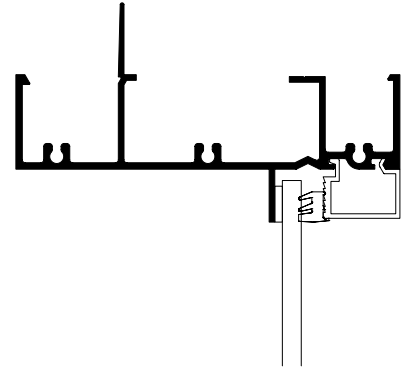

Quantum® Internal Offset Framing has been designed to have any of the Trend® or Quantum® window ranges of product inserted into the frame in either single or double glazed configurations.

2. Glazing

The Quantum® Internal Offset Framing has a number of glazing options for energy efficiency and acoustic requirements. Glazing is available in 5mm toughened glass through to 25mm double glazed units. Large single lite windows are available.

3. Energy Efficiency Options

Trend® Thermashield® in various glazing styles are available to help reduce energy consumption. Trend® Thermashield® means greater control, bigger savings and most importantly one less thing to worry about.

4. Acoustic options

SoundMizer® acoustic solutions can range in various STC ratings. SoundMizer® acoustic solutions can reduce aircraft, highway traffic, railway and other annoying noise problems. For information or technical details contact Trend®.

5. Finishes

Powdercoated finishes are available in a range of colours and finishes including Warranty Powders and Anodised options to suit most commercial applications.

6. Options

Quantum® Internal Offset Framing can be combined with operable windows and doors