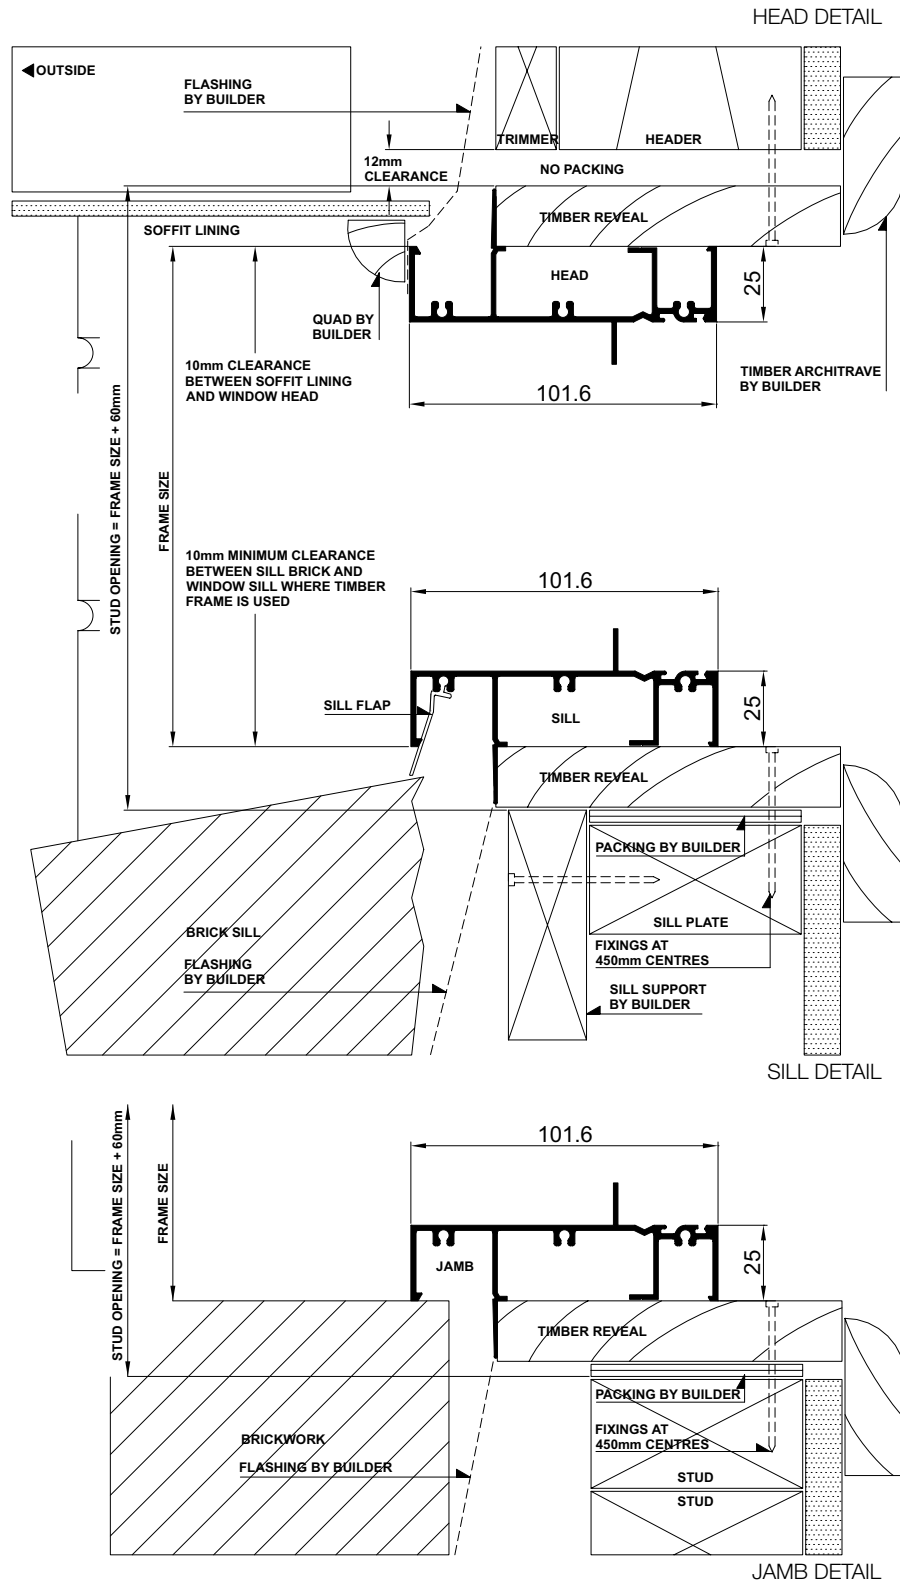

Installation

Product | Building In Detail | **Brick Veneer - 230mm wall**

Please note that drawings are not to scale

Quantum XP® Internal Offset Framing | C-CR-OF | Mk-5 | 1 July 2013

Confidentiality Notice: This document and the information it contains are copyright and confidential to Trend® Windows & Doors Pty Limited. Disclosure, use and copying in any form whatsoever, except as authorised by Trend® Windows & Doors in writing, are strictly prohibited. Patents and Design Registrations pending.