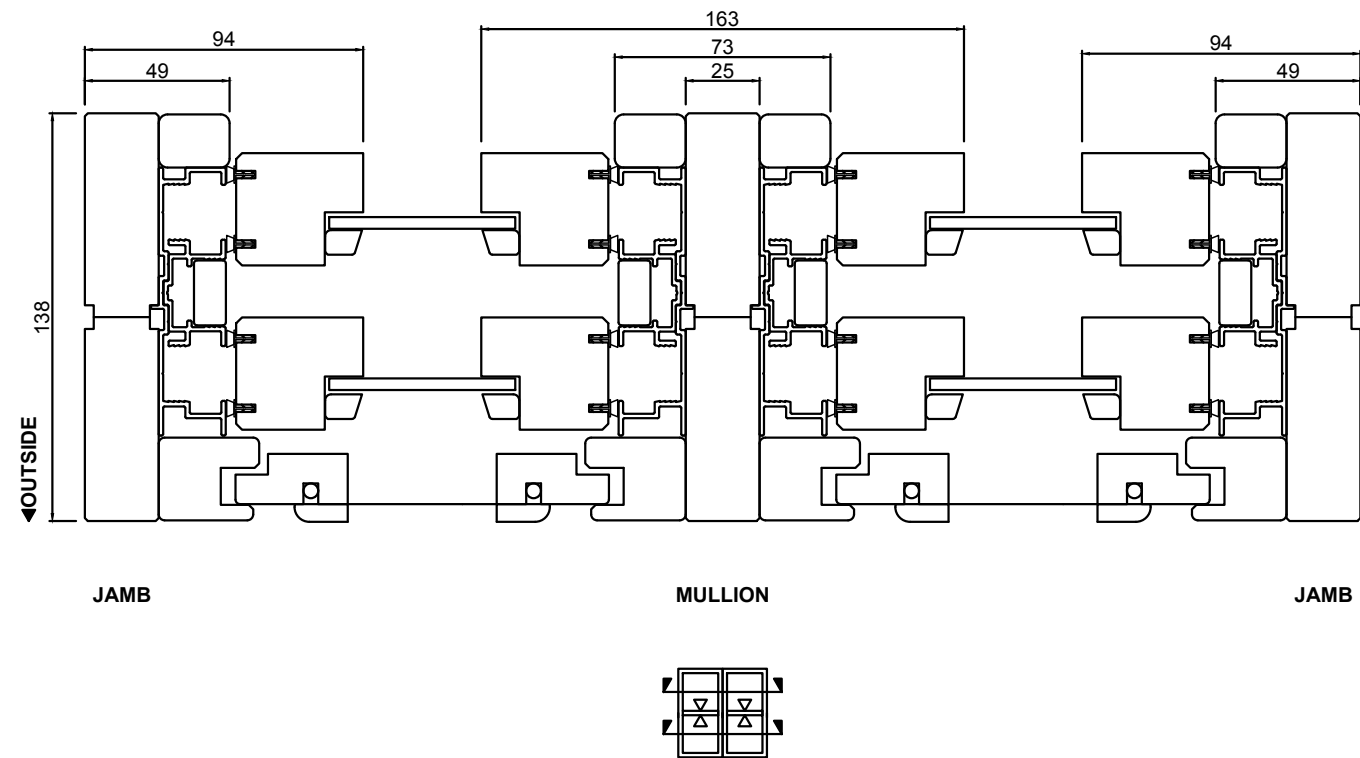

Revision

A

Drawn

P.G.

RANGE
BOTANICA

PRODUCT
COUNTER BALANCE DOUBLE HUNG

CONFIGURATION
2 LITE (DD)

Notice
This drawing is confidential. This drawing and its copyright are the property of or to Trend Windows & Doors and must not be used, disclosed or reproduced in any form whatsoever except as authorised in writing.