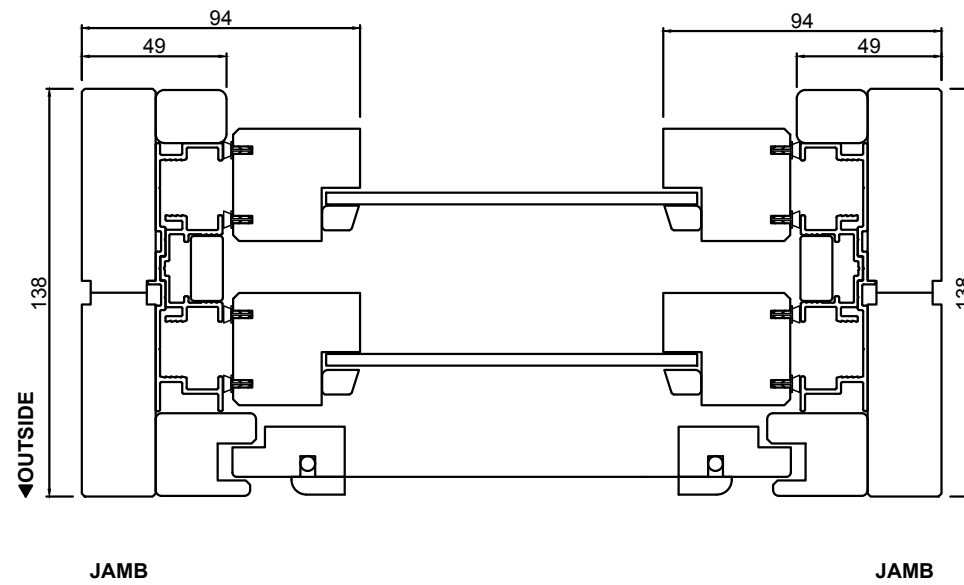

RANGE

PRODUCT

CONFIGURATION

BOTANICA

COUNTER BALANCE DOUBLE HUNG

SINGLE LITE (D)

Notice

This drawing is confidential. This drawing and its copyright are the property of or to Trend Windows & Doors and must not be used, disclosed or reproduced in any form whatsoever except as authorised in writing.