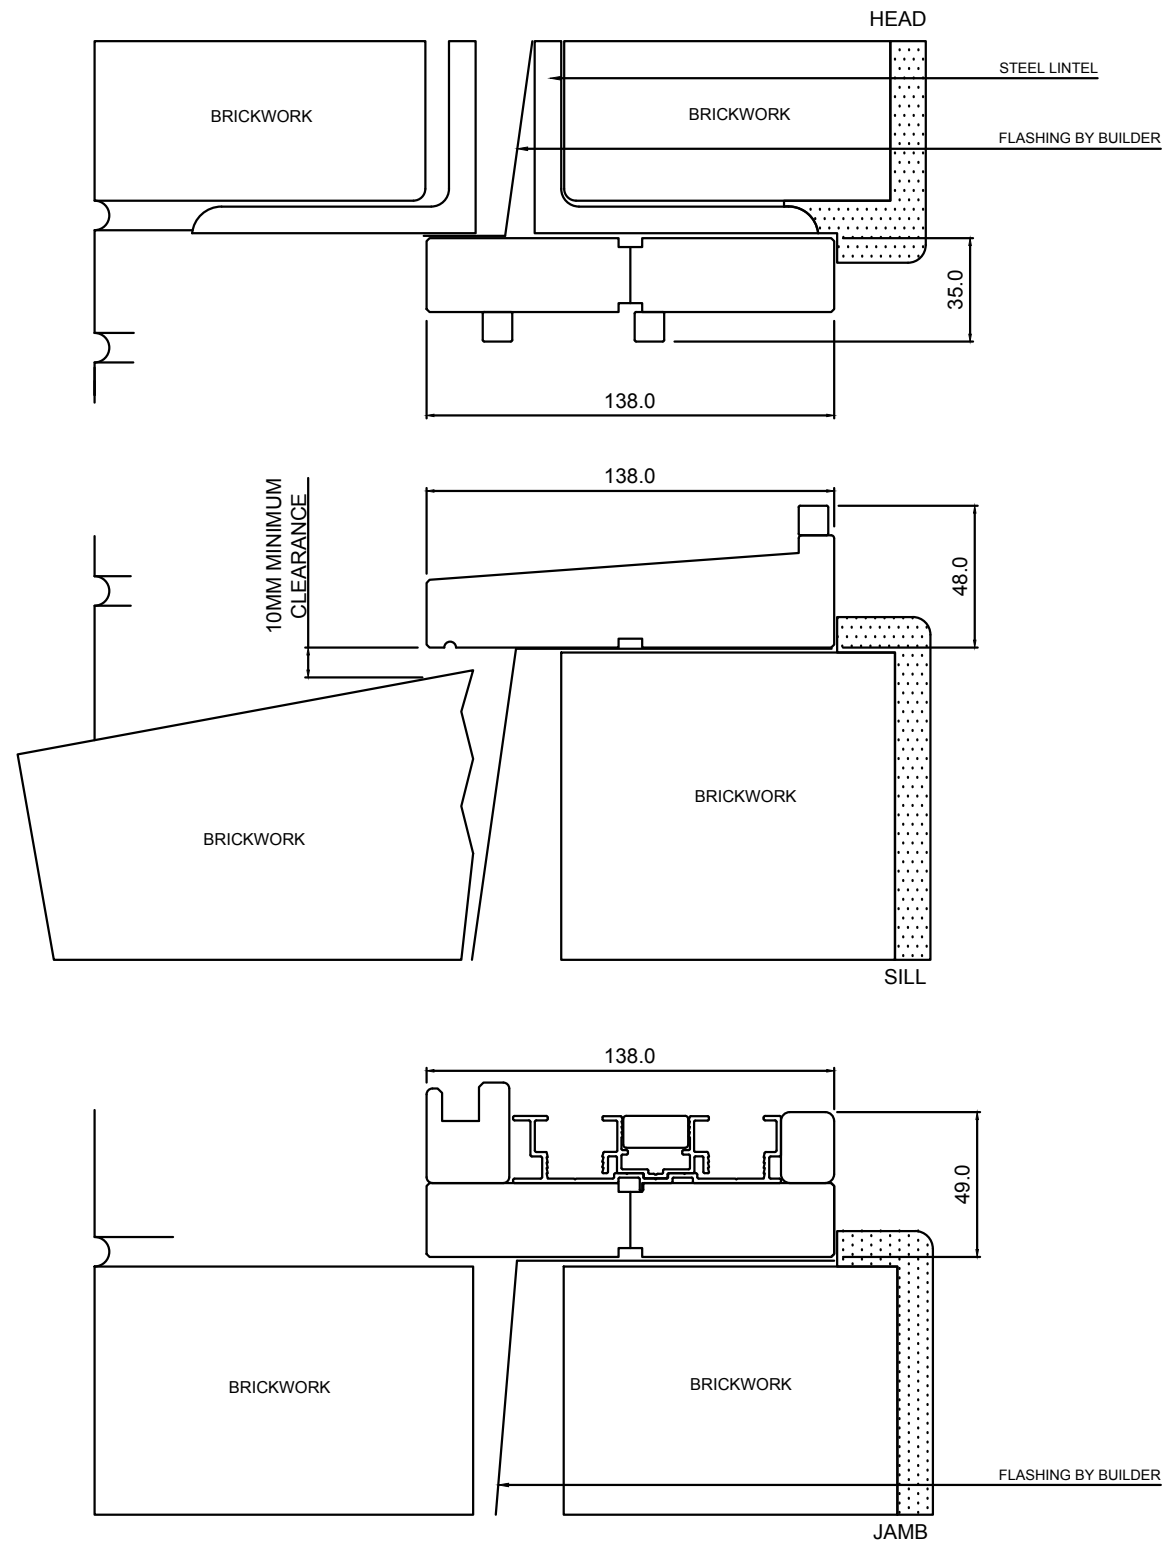

RANGE

BOTANICA

PRODUCT

COUNTER BALANCE DOUBLE HUNG

CONFIGURATION

BUILDING IN DETAIL - DOUBLE BRICK

Notice

This drawing is confidential. This drawing and its copyright are the property of or to Trend Windows & Doors and must not be used, disclosed or reproduced in any form whatsoever except as authorised in writing.