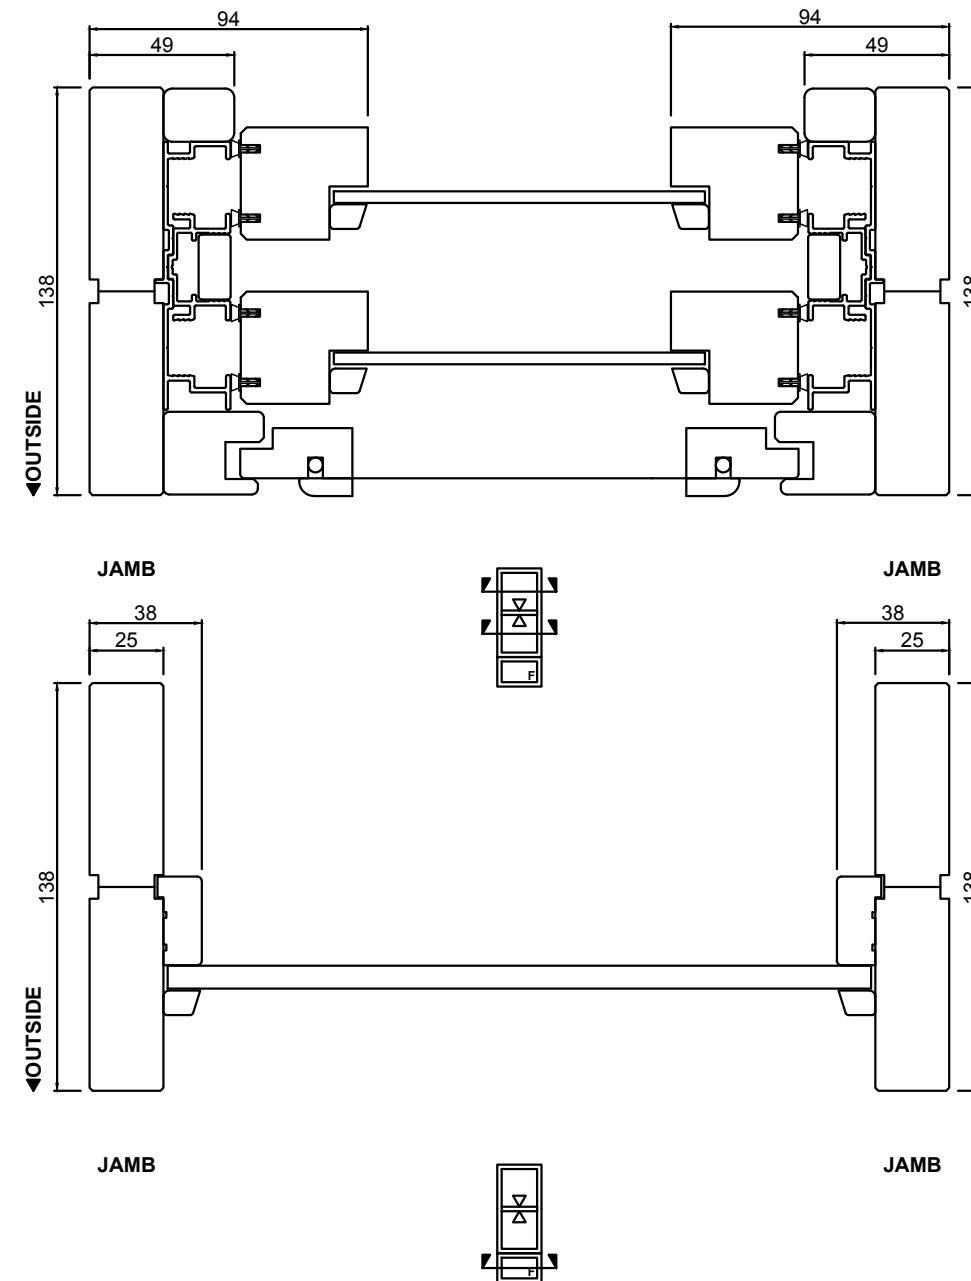

RANGE

BOTANICA

PRODUCT

COUNTER BALANCE DOUBLE HUNG

CONFIGURATION

SINGLE LITE WITH LO-LITE (D/F)

Notice

This drawing is confidential. This drawing and its copyright are the property of or to Trend Windows & Doors and must not be used, disclosed or reproduced in any form whatsoever except as authorised in writing.