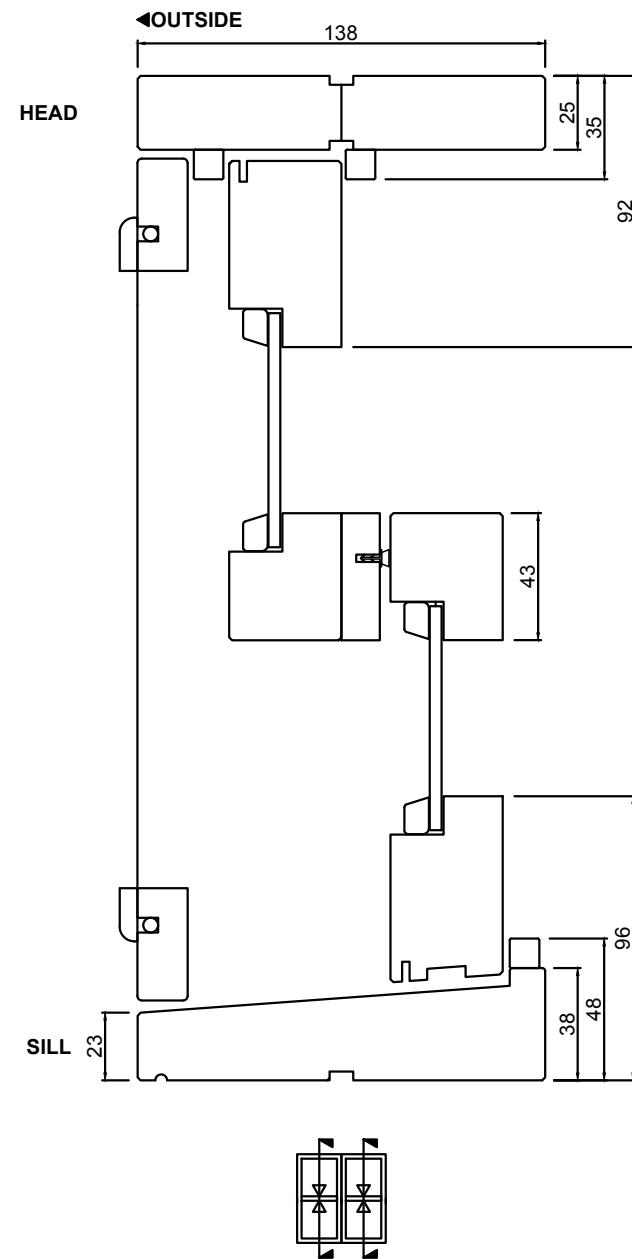

Revision

A

Drawn

P.G.

RANGE
BOTANICA

PRODUCT
COUNTER BALANCE DOUBLE HUNG

CONFIGURATION
2 LITE (DD)

Notice
This drawing is confidential. This drawing and its copyright are the property of or to Trend Windows & Doors and must not be used, disclosed or reproduced in any form whatsoever except as authorised in writing.