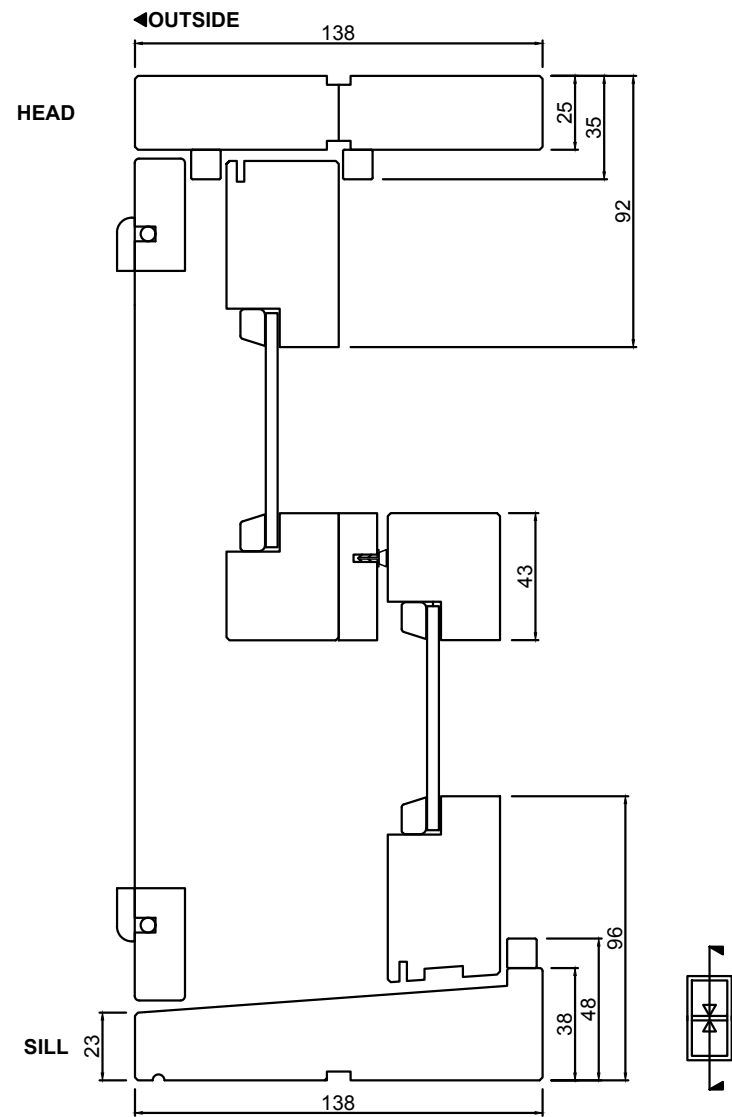

RANGE

PRODUCT

CONFIGURATION

BOTANICA

COUNTER BALANCE DOUBLE HUNG

SINGLE LITE (D)

Notice

This drawing is confidential. This drawing and its copyright are the property of or to Trend Windows & Doors and must not be used, disclosed or reproduced in any form whatsoever except as authorised in writing.