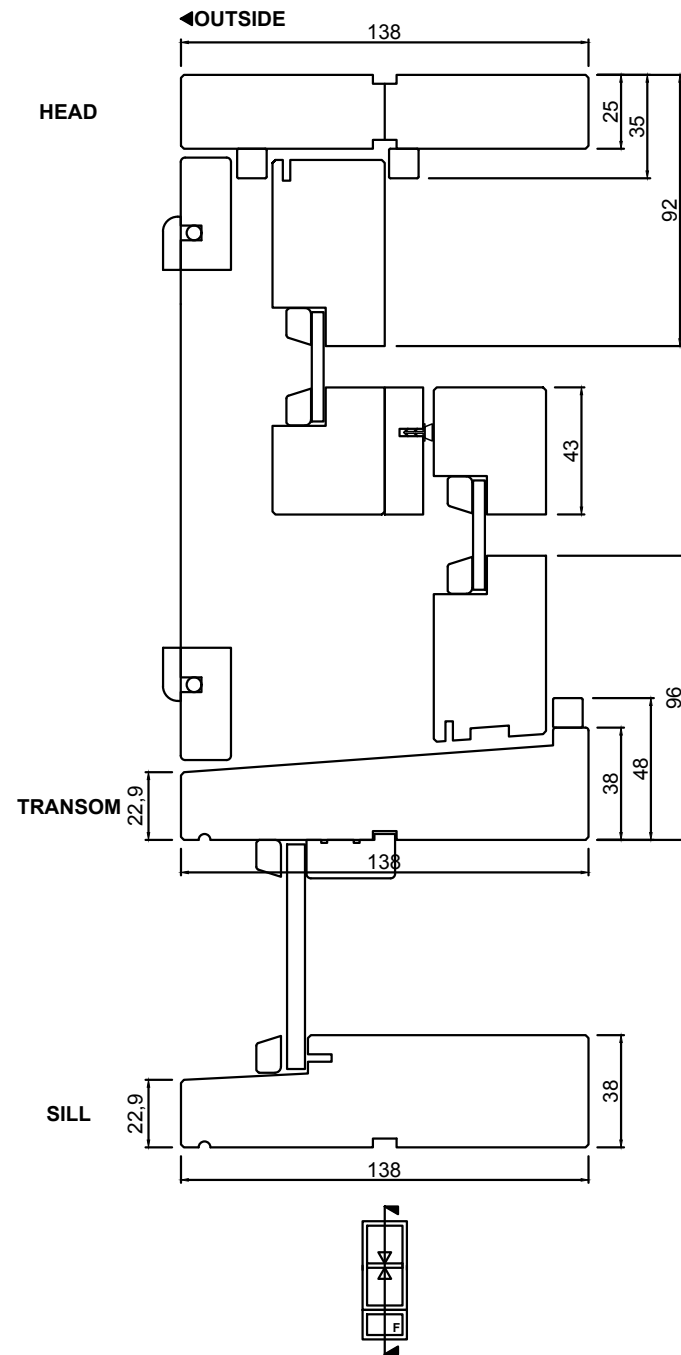

RANGE

BOTANICA

PRODUCT

COUNTER BALANCE DOUBLE HUNG

CONFIGURATION

SINGLE LITE WITH LO-LITE (D/F)

Notice

This drawing is confidential. This drawing and its copyright are the property of or to Trend Windows & Doors and must not be used, disclosed or reproduced in any form whatsoever except as authorised in writing.